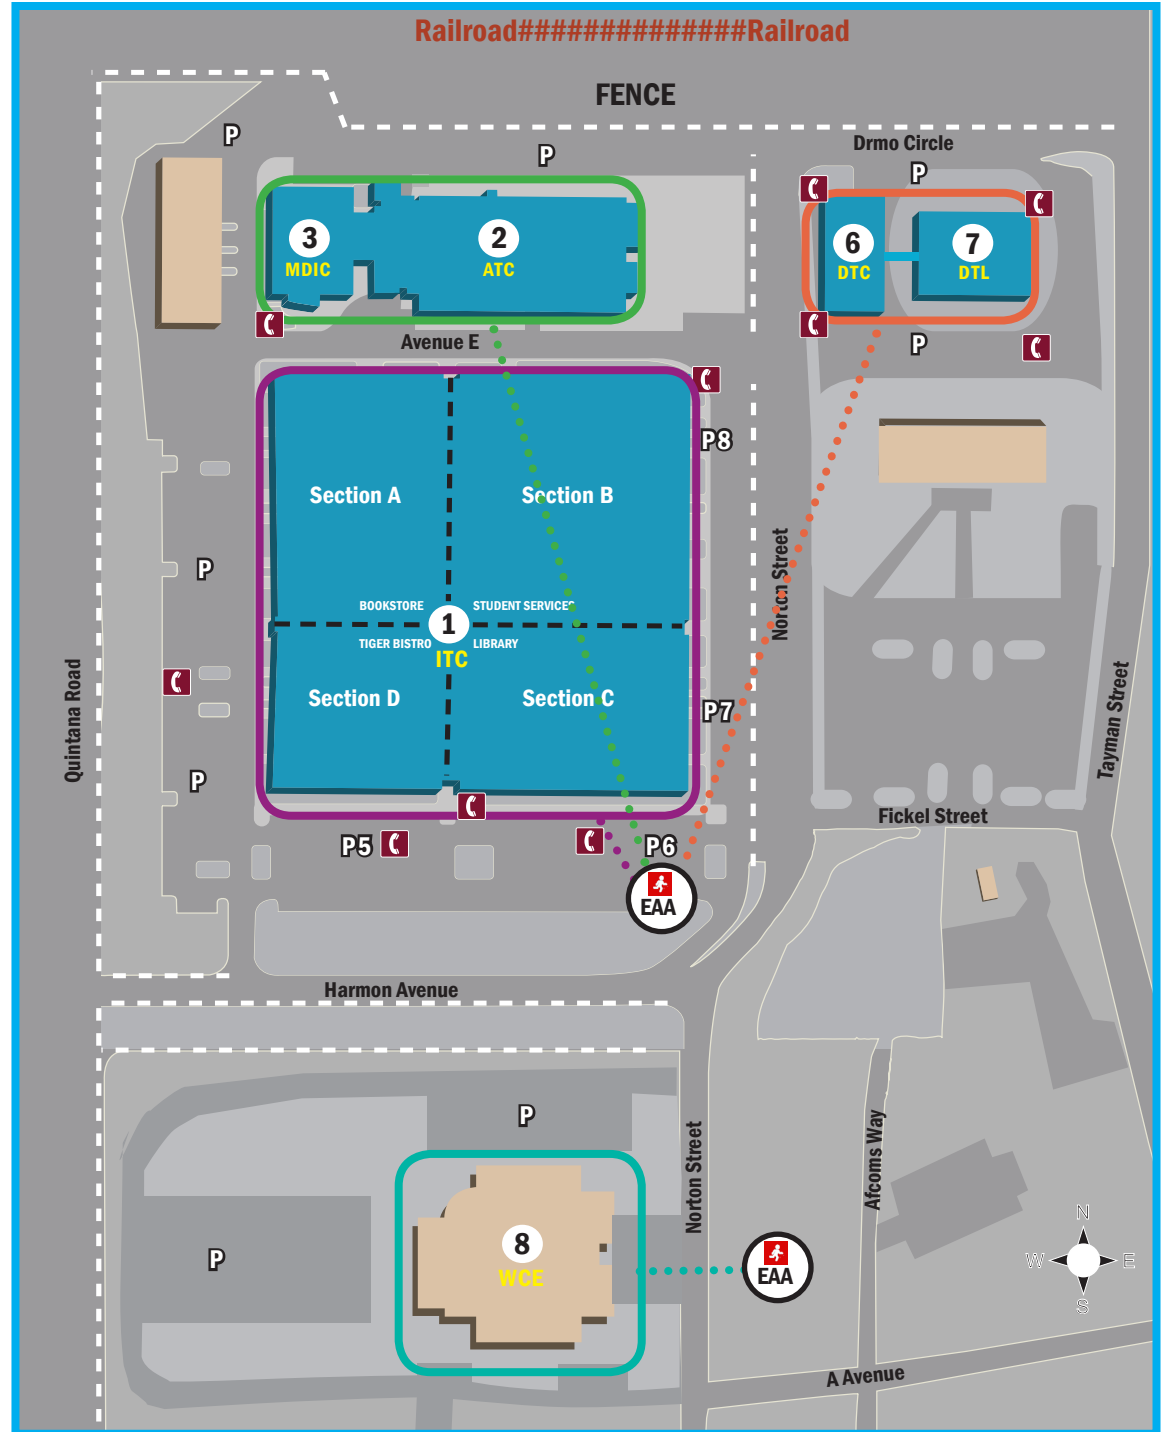

## SWC EMERGENCY EVACUATION MAP

800 Quintana Road  
San Antonio, Texas 78211  
(210) 486-7000

- Building 1** – Industrial Technology Center (ITC)
- Building 2** – Aircraft Technology Center (ATC)
- Building 3** – Multi-Disciplinary Instructional Center (MDIC)
- Building 6** – Diesel Technology Center (DTC)
- Building 7** – Diesel Technology Lab (DTL)
- Building 8** – Workforce Center for Excellence (WCE)

### PLACES OF INTEREST

- EMERGENCY PHONE
- EMERGENCY ASSEMBLY AREA
- PARKING LOT
- Quadrant 1 - Building 2, 4, 5, 6, 7
- Quadrant 2 - Building 8
- Quadrant 3 - Building 9, 10, 11
- Quadrant 4 - Building 1, 12, 13, 14