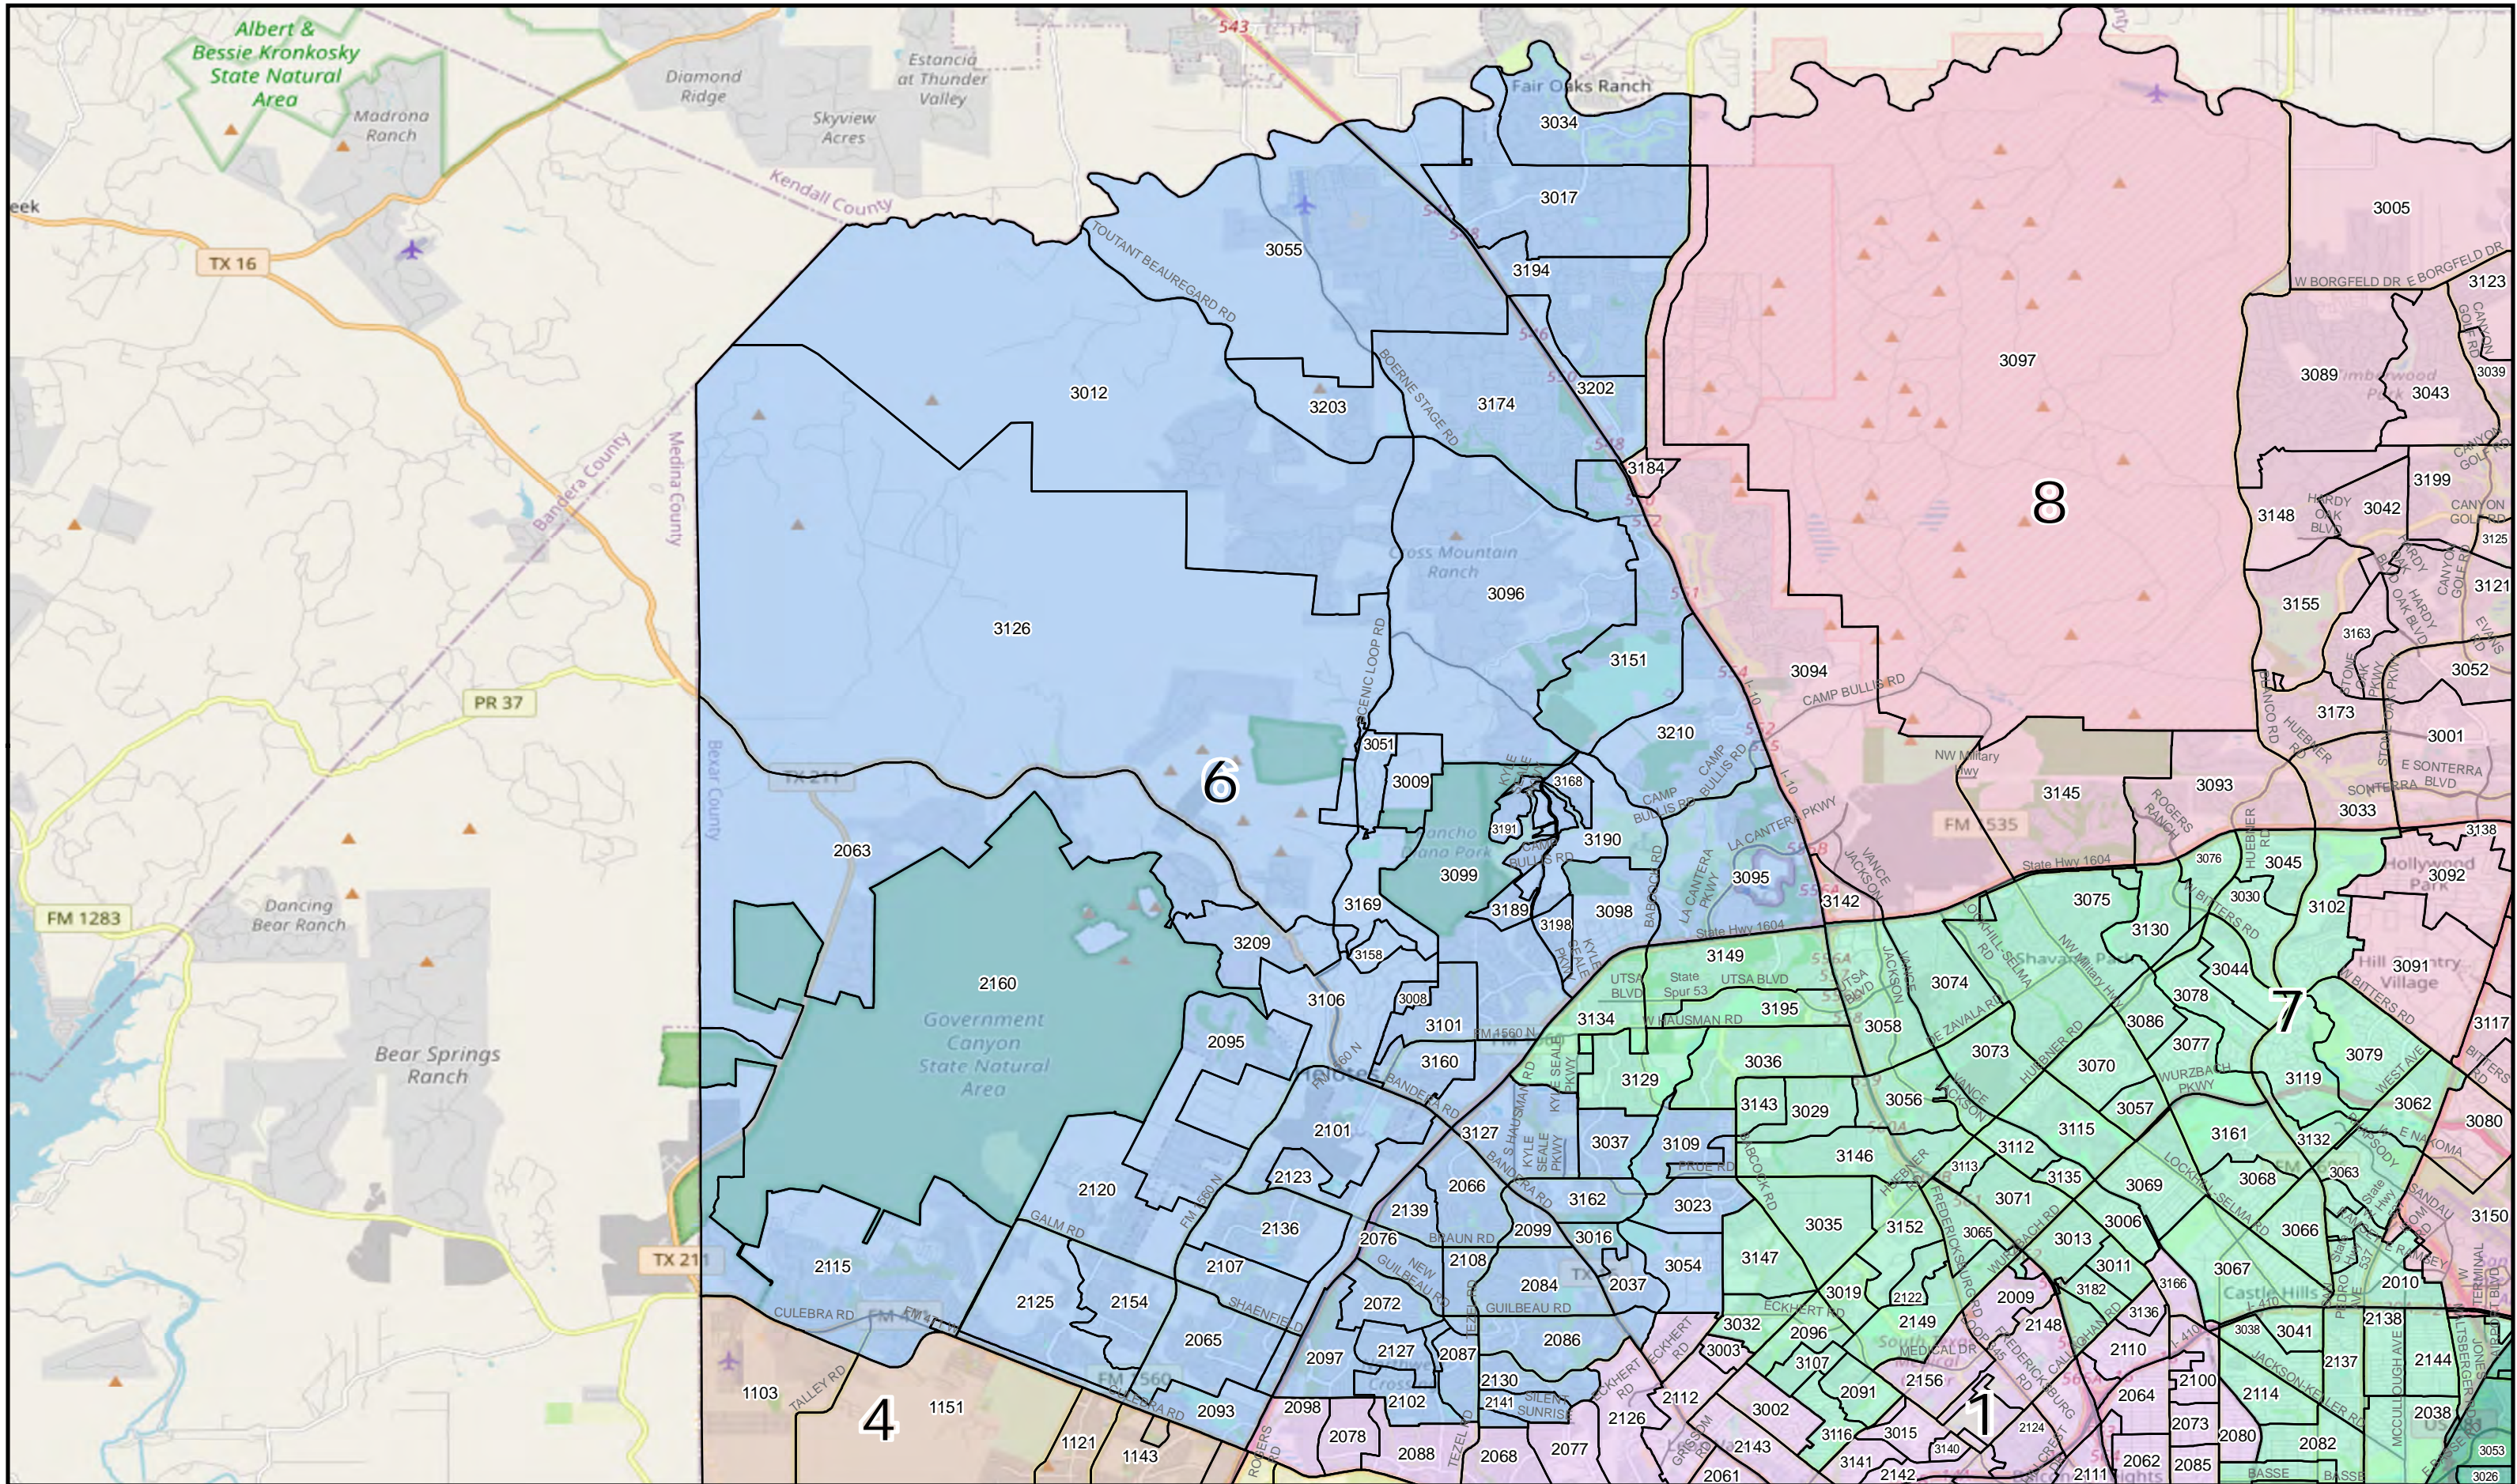

 0 1 2 4 Miles
 Created: 11/17/2021
 Background Image: ESRI World Street Map

Alamo College Trustee District 4

Illustrative Plan 1

© 2021 Bickerstaff Heath Delgado Acosta LLP
 Data Source: Roads, Water and other features obtained from the 2020 Tiger/line files, U.S. Census Bureau

 0 0.475 0.95 1.9 Miles
 Created: 11/17/2021
 Background Image: ESRI World Street Map

Alamo College Trustee District 5

Illustrative Plan 1

© 2021 Bickerstaff Heath Delgado Acosta LLP
 Data Source: Roads, Water and other features obtained from the 2020 Tiger/line files, U.S. Census Bureau

 0 1 2 4 Miles
 Created: 11/17/2021
 Background Image: ESRI World Street Map

Alamo College Trustee District 6

Illustrative Plan 1

© 2021 Bickerstaff Heath Delgado Acosta LLP
 Data Source: Roads, Water and other features obtained from the 2020 Tiger/line files, U.S. Census Bureau