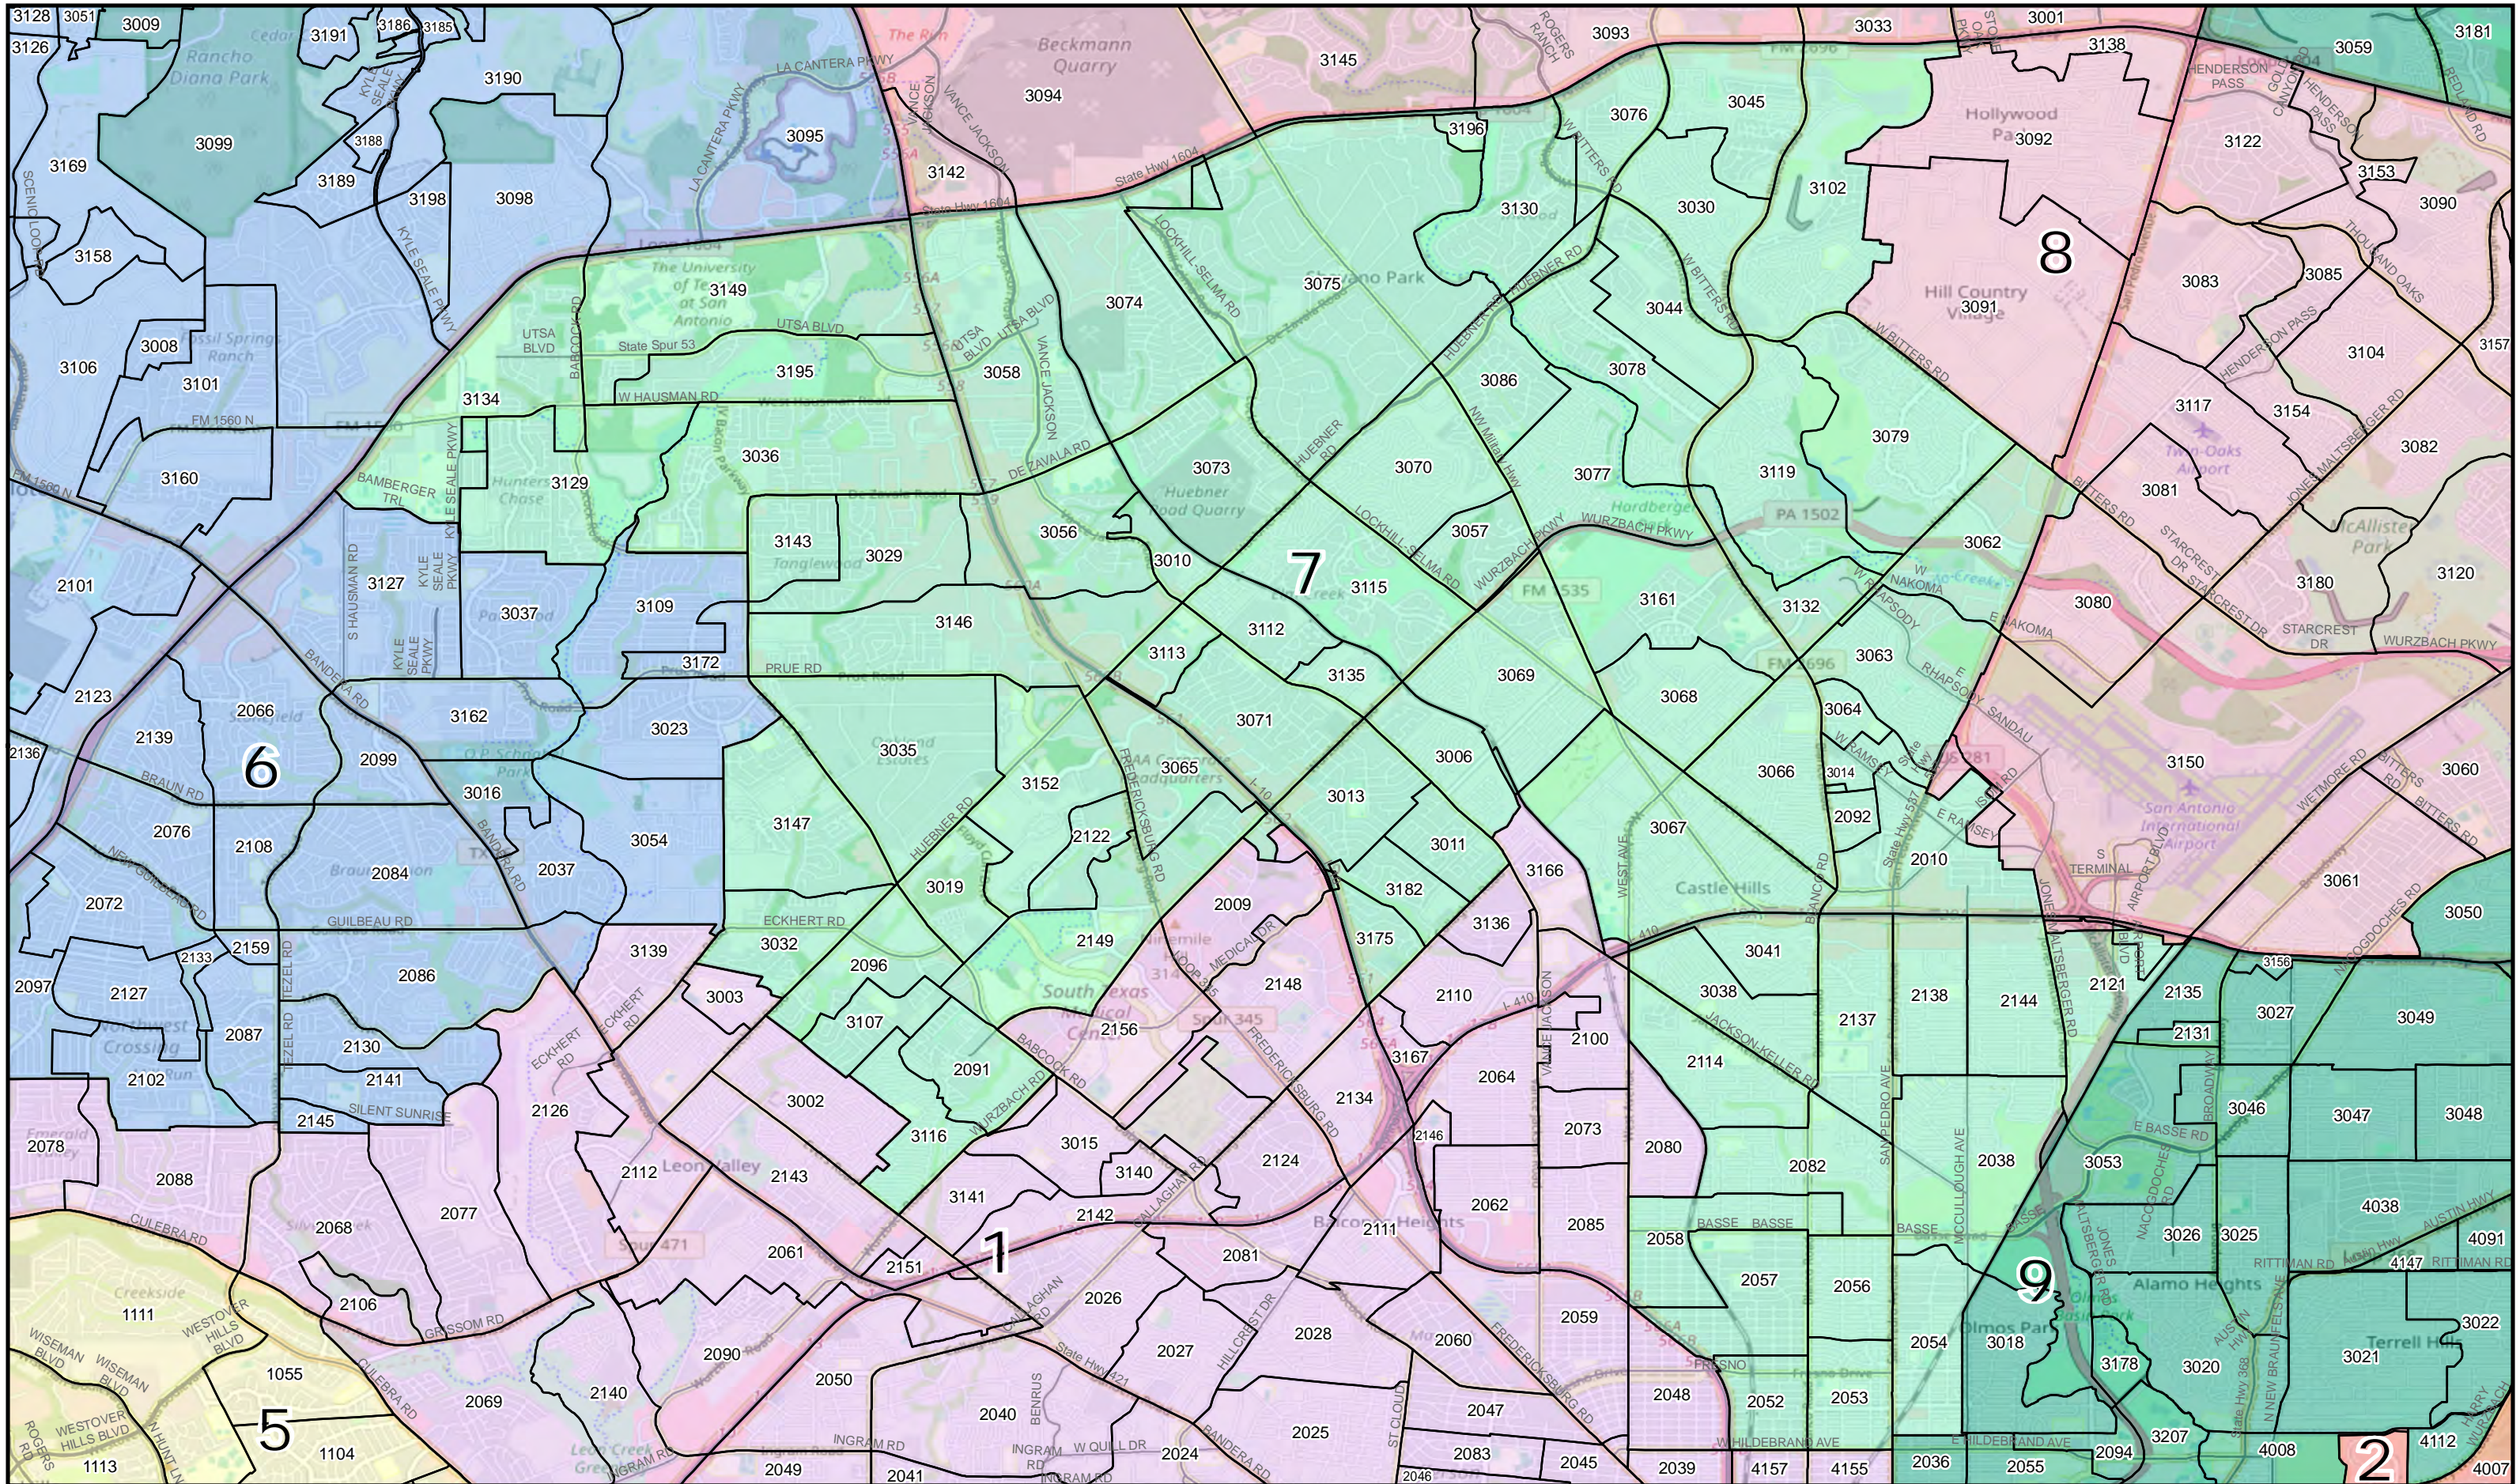

 0 0.475 0.95 1.9 Miles
 Created: 11/17/2021
 Background Image: ESRI World Street Map

Alamo College Trustee District 5

Illustrative Plan 1

© 2021 Bickerstaff Heath Delgado Acosta LLP
 Data Source: Roads, Water and other features obtained from the 2020 Tiger/line files, U.S. Census Bureau

 0 1 2 4 Miles
 Created: 11/17/2021
 Background Image: ESRI World Street Map

Alamo College Trustee District 6

Illustrative Plan 1

© 2021 Bickerstaff Heath Delgado Acosta LLP
 Data Source: Roads, Water and other features obtained from the 2020 Tiger/line files, U.S. Census Bureau

0 0.5 1 2 Miles

Created: 11/17/2021
Background Image: ESRI World Street Map

Alamo College Trustee District 7 Illustrative Plan 1

© 2021 Bickerstaff Heath Delgado Acosta LLP
Data Source: Roads, Water and other features obtained from the 2020 Tiger/line files, U.S. Census Bureau