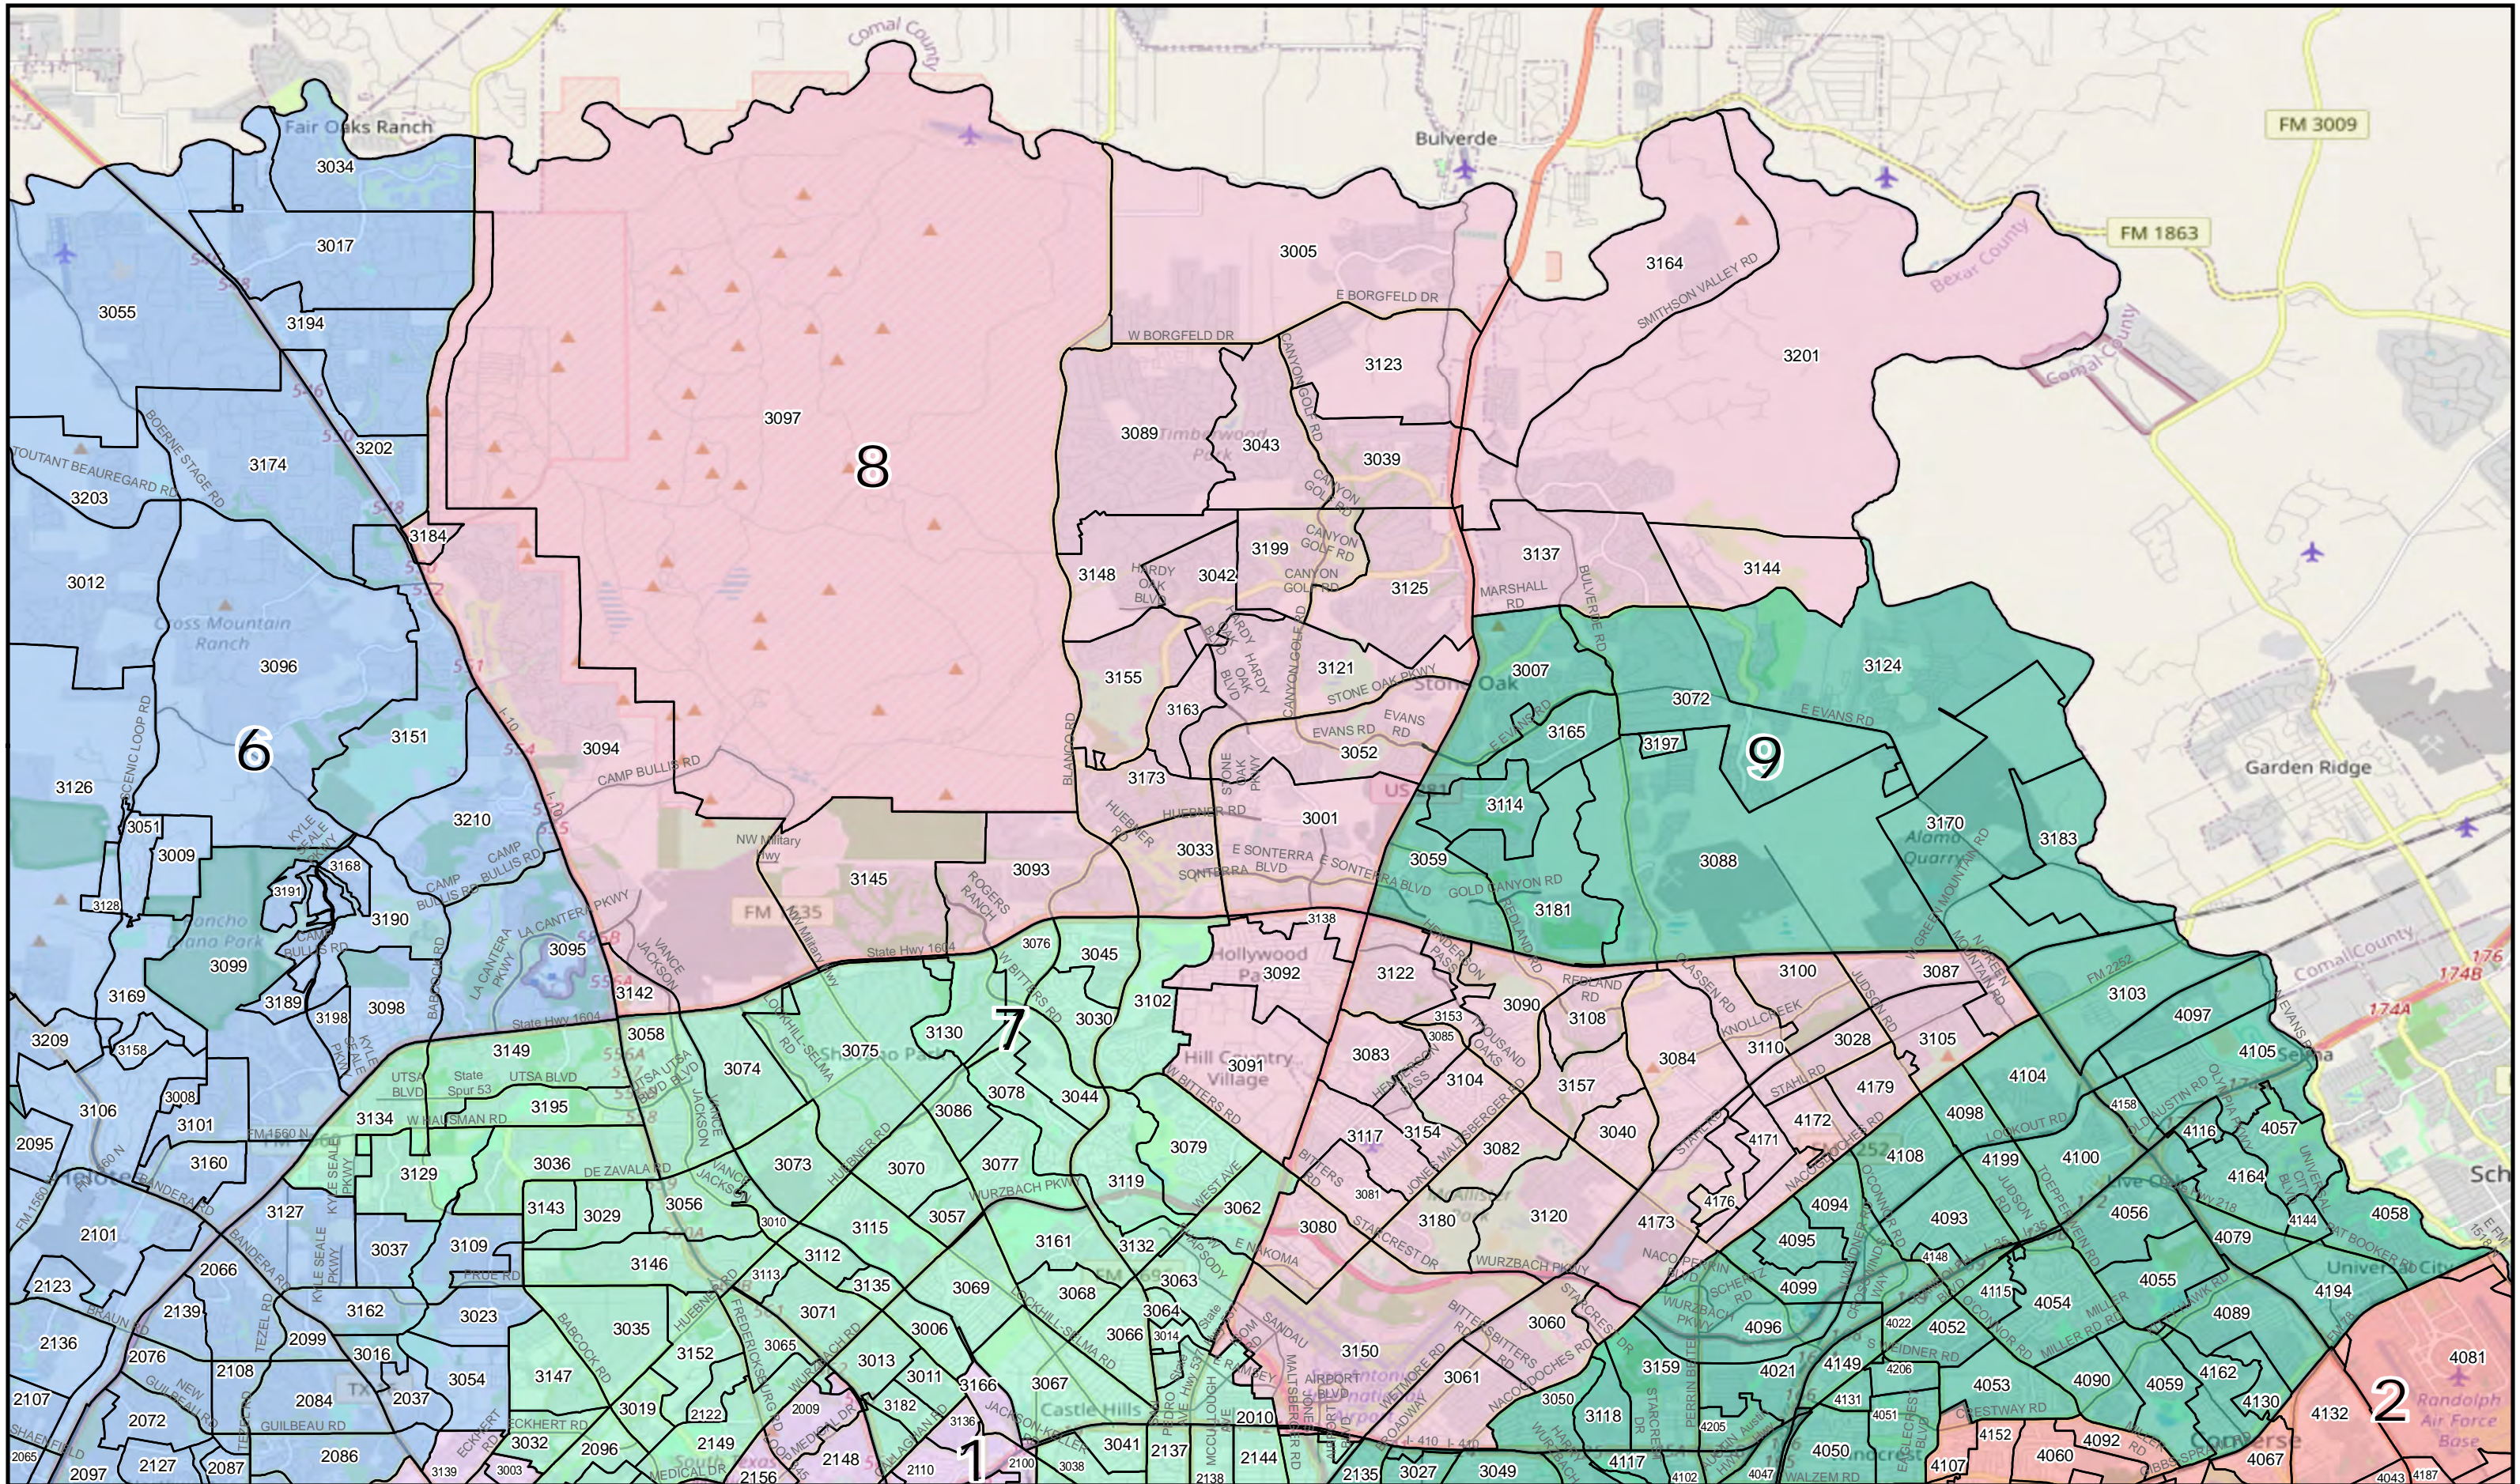

 0 1 2 4 Miles
 Created: 11/17/2021
 Background Image: ESRI World Street Map

Alamo College Trustee District 6

Illustrative Plan 1

© 2021 Bickerstaff Heath Delgado Acosta LLP
 Data Source: Roads, Water and other features obtained from the 2020 Tiger/line files, U.S. Census Bureau

0 0.5 1 2 Miles

Created: 11/17/2021
Background Image: ESRI World Street Map

Alamo College Trustee District 7 Illustrative Plan 1

© 2021 Bickerstaff Heath Delgado Acosta LLP
Data Source: Roads, Water and other features obtained from the 2020 Tiger/line files, U.S. Census Bureau

0 0.75 1.5 3 Miles
 Created: 11/17/2021
 Background Image: ESRI World Street Map

Alamo College Trustee District 8

Illustrative Plan 1

© 2021 Bickerstaff Heath Delgado Acosta LLP
 Data Source: Roads, Water and other features obtained from the 2020 Tiger/line files, U.S. Census Bureau