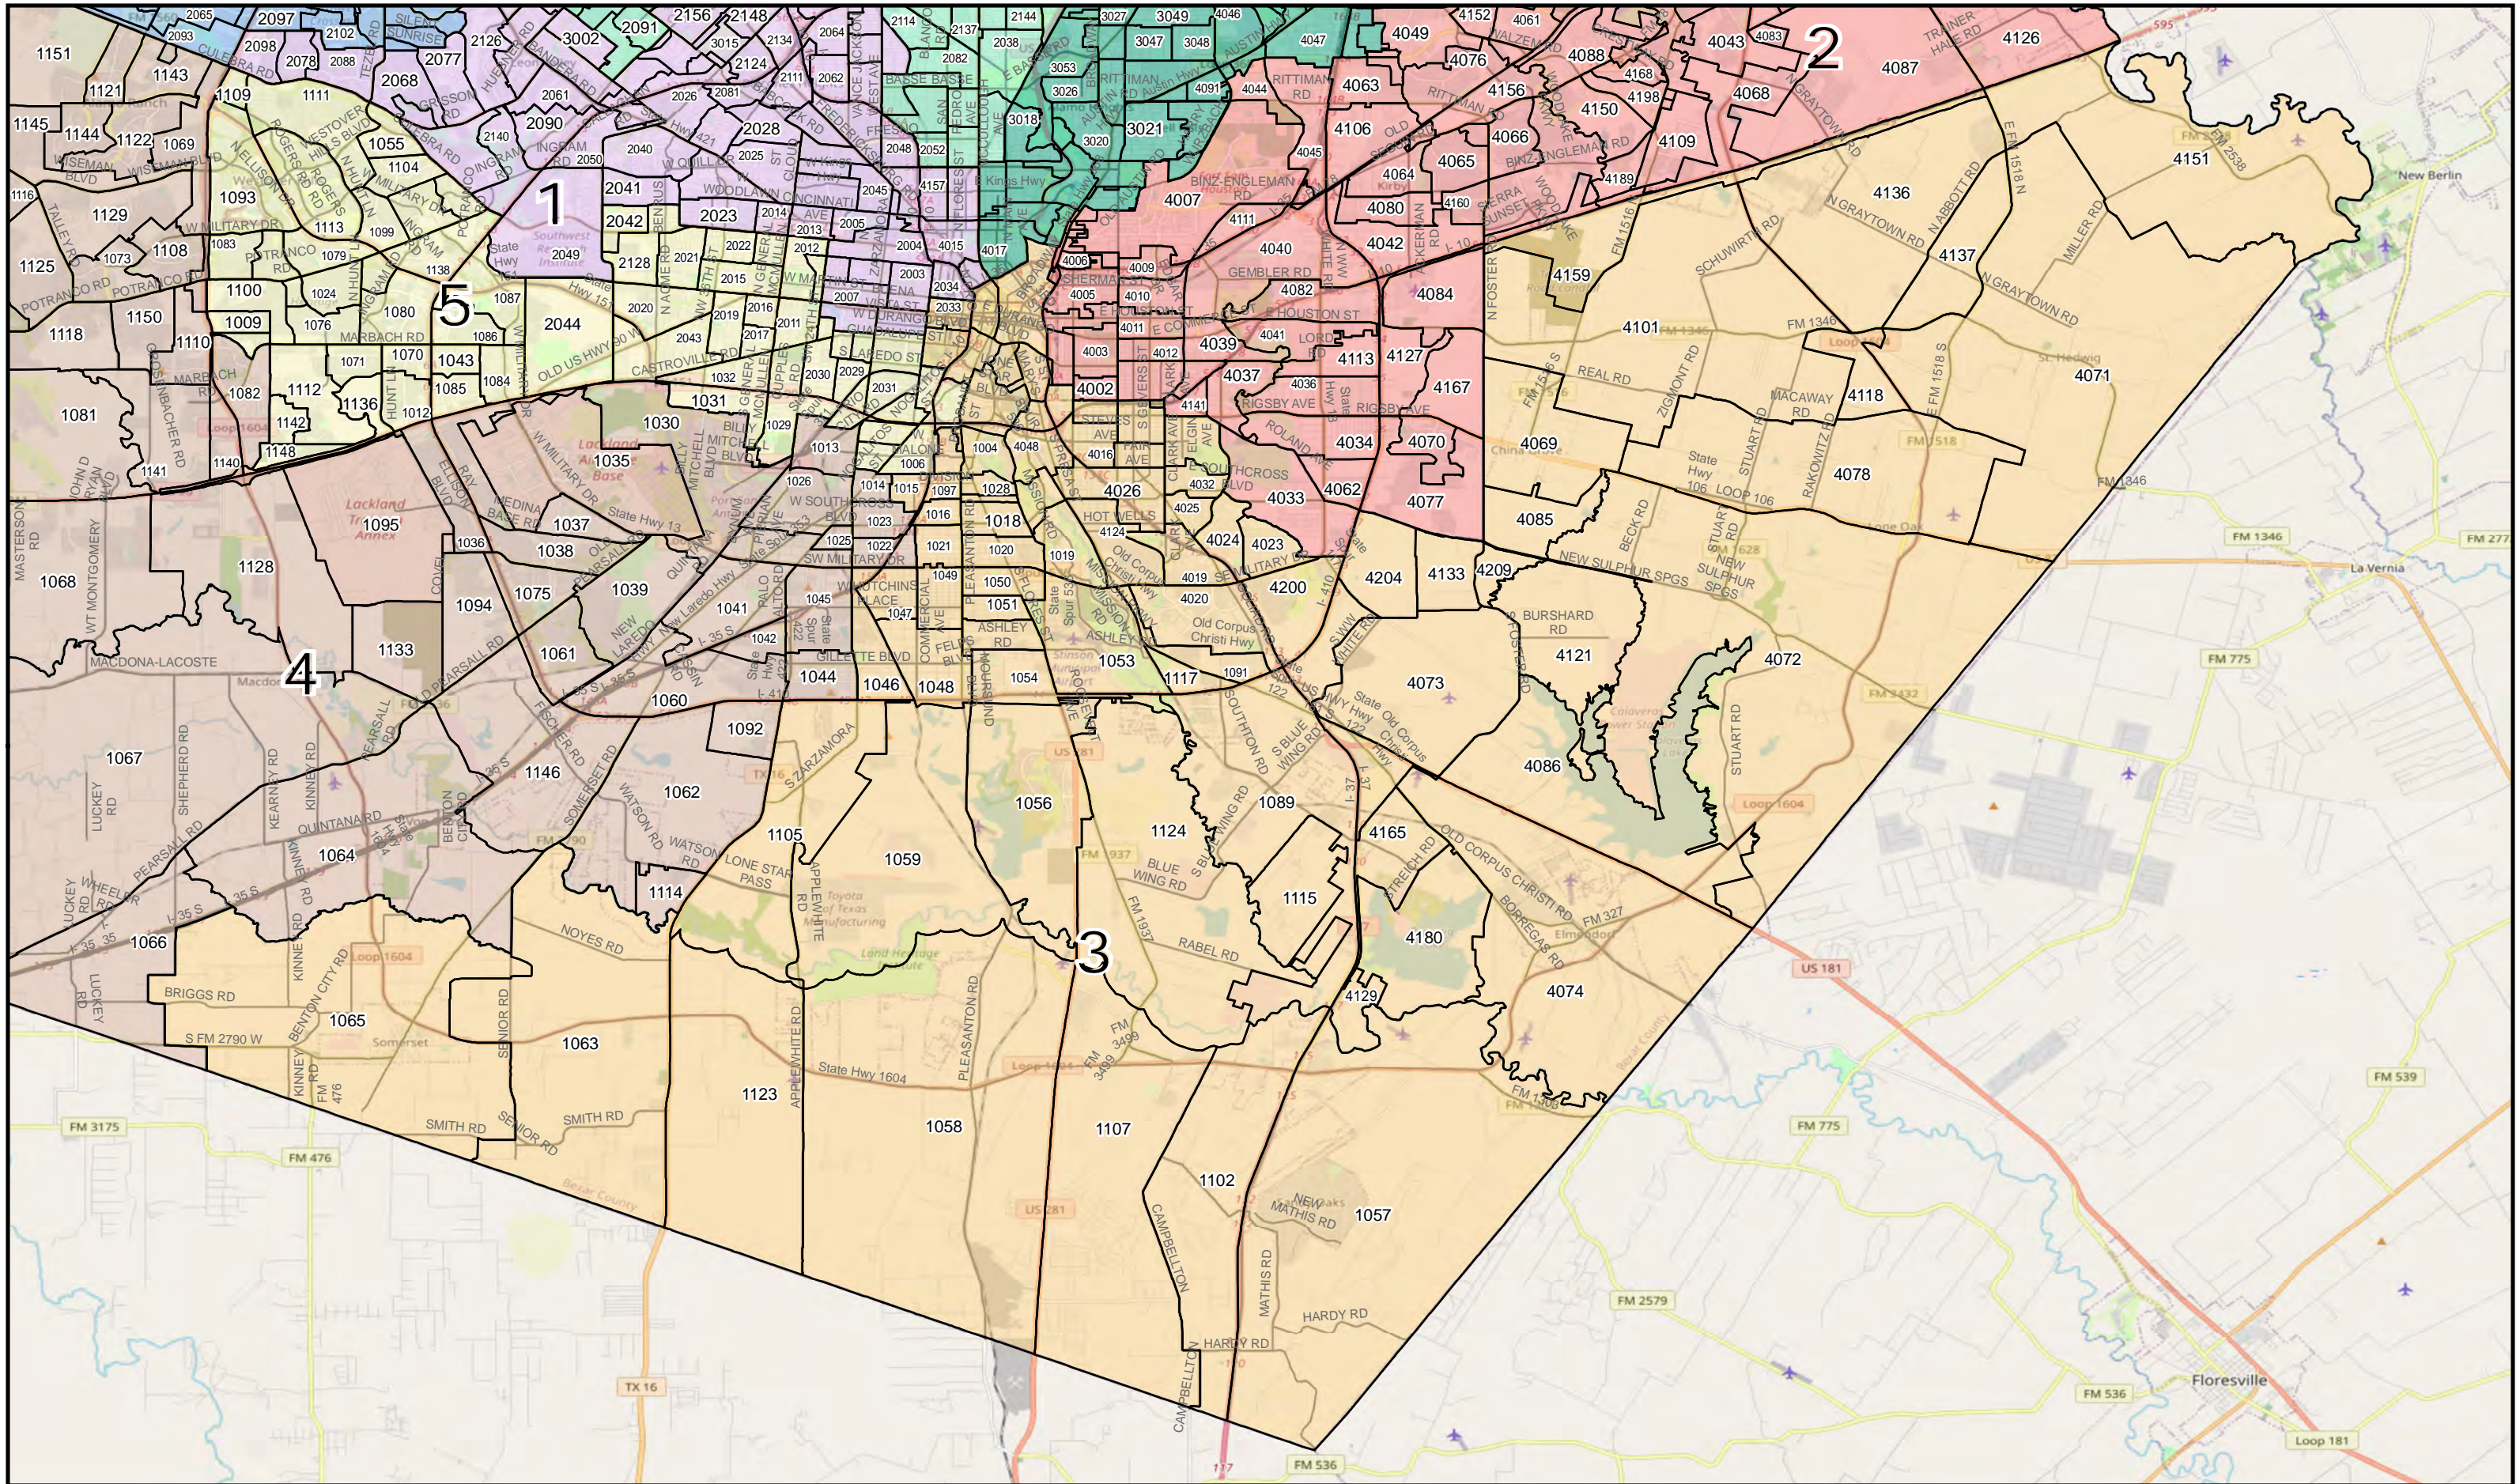

 0 0.475 0.95 1.9 Miles
 Created: 11/17/2021
 Background Image: ESRI World Street Map

Alamo College Trustee District 1

Illustrative Plan 1

© 2021 Bickerstaff Heath Delgado Acosta LLP
 Data Source: Roads, Water and other features obtained from the 2020 Tiger/line files, U.S. Census Bureau

 0 0.75 1.5 3 Miles
 Created: 11/17/2021
 Background Image: ESRI World Street Map

Alamo College Trustee District 2

Illustrative Plan 1

© 2021 Bickerstaff Heath Delgado Acosta LLP
 Data Source: Roads, Water and other features obtained from the 2020 Tiger/line files, U.S. Census Bureau

 0 1.5 3 6 Miles
 Created: 11/17/2021
 Background Image: ESRI World Street Map

Alamo College Trustee District 3

Illustrative Plan 1

© 2021 Bickerstaff Heath Delgado Acosta LLP
 Data Source: Roads, Water and other features obtained from the 2020 Tiger/line files, U.S. Census Bureau

 0 1 2 4 Miles
 Created: 11/17/2021
 Background Image: ESRI World Street Map

Alamo College Trustee District 4

Illustrative Plan 1

© 2021 Bickerstaff Heath Delgado Acosta LLP
 Data Source: Roads, Water and other features obtained from the 2020 Tiger/line files, U.S. Census Bureau