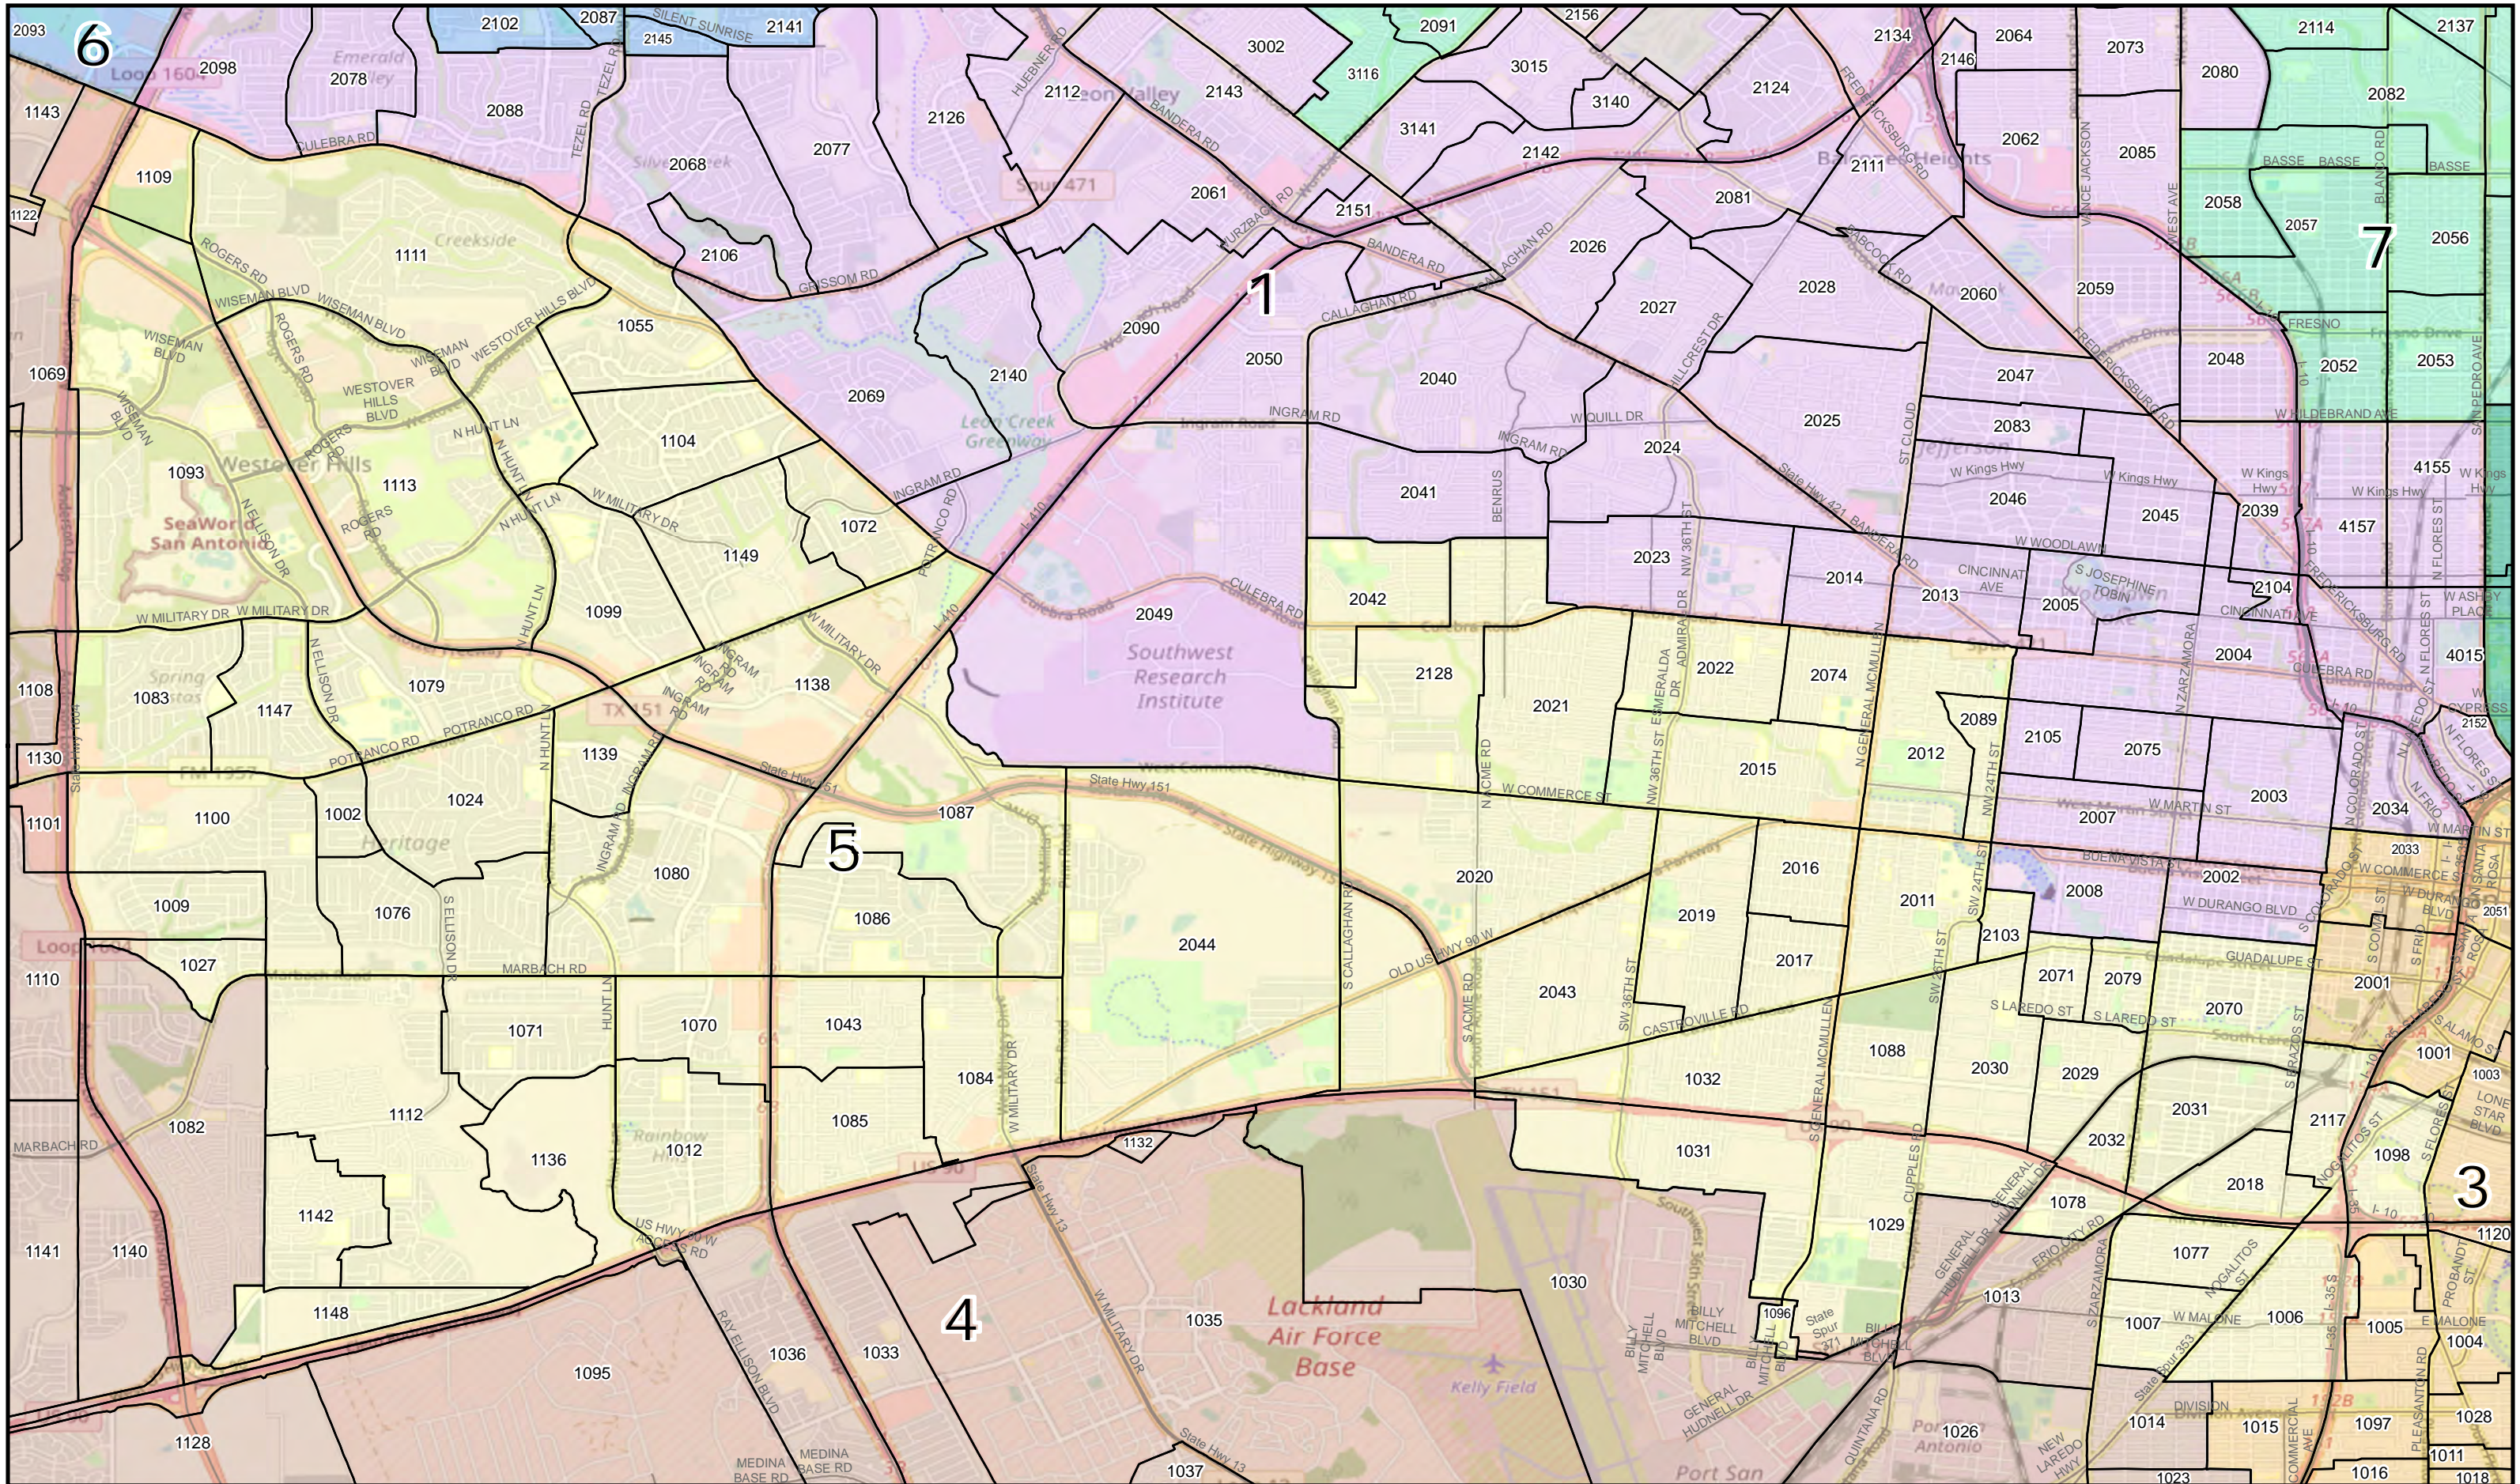

 0 1.5 3 6 Miles
 Created: 11/17/2021
 Background Image: ESRI World Street Map

Alamo College Trustee District 3

Illustrative Plan 1

© 2021 Bickerstaff Heath Delgado Acosta LLP
 Data Source: Roads, Water and other features obtained from the 2020 Tiger/line files, U.S. Census Bureau

 0 1 2 4 Miles
 Created: 11/17/2021
 Background Image: ESRI World Street Map

Alamo College Trustee District 4

Illustrative Plan 1

© 2021 Bickerstaff Heath Delgado Acosta LLP
 Data Source: Roads, Water and other features obtained from the 2020 Tiger/line files, U.S. Census Bureau

 0 0.475 0.95 1.9 Miles
 Created: 11/17/2021
 Background Image: ESRI World Street Map

Alamo College Trustee District 5

Illustrative Plan 1

© 2021 Bickerstaff Heath Delgado Acosta LLP
 Data Source: Roads, Water and other features obtained from the 2020 Tiger/line files, U.S. Census Bureau

 0 1 2 4 Miles
 Created: 11/17/2021
 Background Image: ESRI World Street Map

Alamo College Trustee District 6

Illustrative Plan 1

© 2021 Bickerstaff Heath Delgado Acosta LLP
 Data Source: Roads, Water and other features obtained from the 2020 Tiger/line files, U.S. Census Bureau