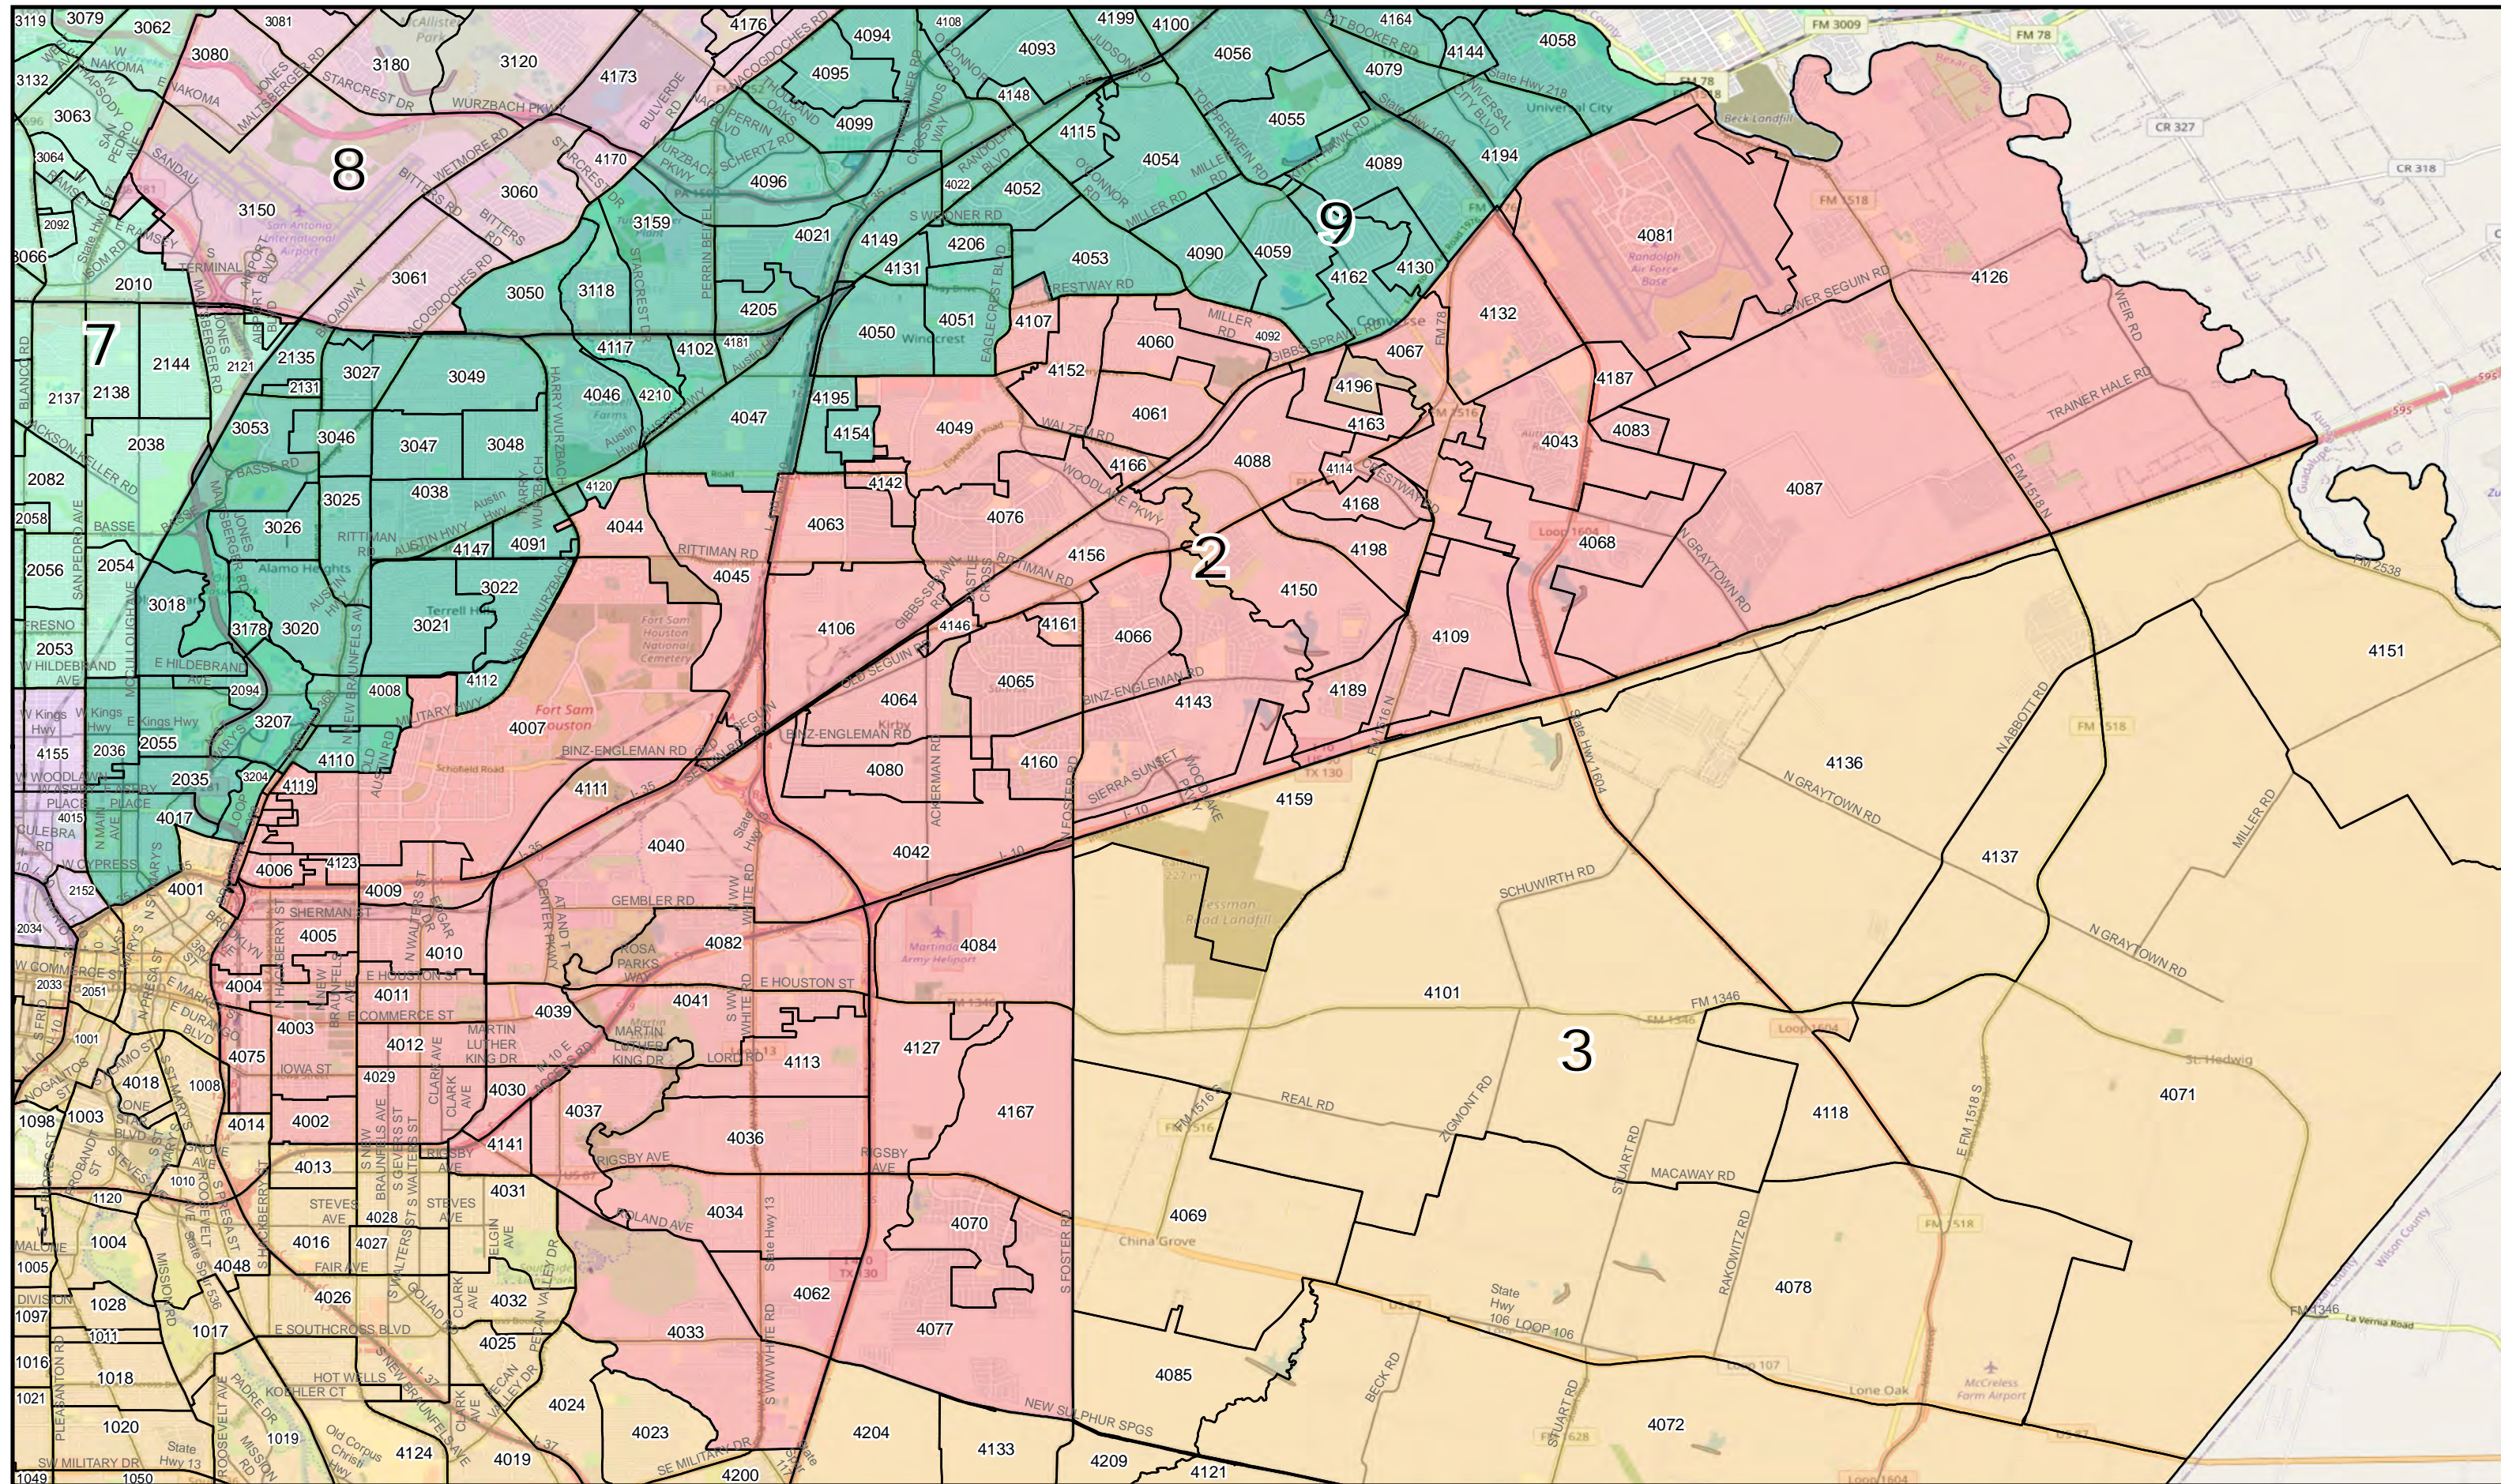

 0 0.475 0.95 1.9 Miles
 Created: 11/17/2021
 Background Image: ESRI World Street Map

Alamo College Trustee District 1

Illustrative Plan 1

© 2021 Bickerstaff Heath Delgado Acosta LLP
 Data Source: Roads, Water and other features obtained from the 2020 Tiger/line files, U.S. Census Bureau

 0 0.75 1.5 3 Miles
 Created: 11/17/2021
 Background Image: ESRI World Street Map

Alamo College Trustee District 2

Illustrative Plan 1

© 2021 Bickerstaff Heath Delgado Acosta LLP
 Data Source: Roads, Water and other features obtained from the 2020 Tiger/line files, U.S. Census Bureau

 0 1.5 3 6 Miles
 Created: 11/17/2021
 Background Image: ESRI World Street Map

Alamo College Trustee District 3

Illustrative Plan 1

© 2021 Bickerstaff Heath Delgado Acosta LLP
 Data Source: Roads, Water and other features obtained from the 2020 Tiger/line files, U.S. Census Bureau

 0 1 2 4 Miles
 Created: 11/17/2021
 Background Image: ESRI World Street Map

Alamo College Trustee District 4

Illustrative Plan 1

© 2021 Bickerstaff Heath Delgado Acosta LLP
 Data Source: Roads, Water and other features obtained from the 2020 Tiger/line files, U.S. Census Bureau