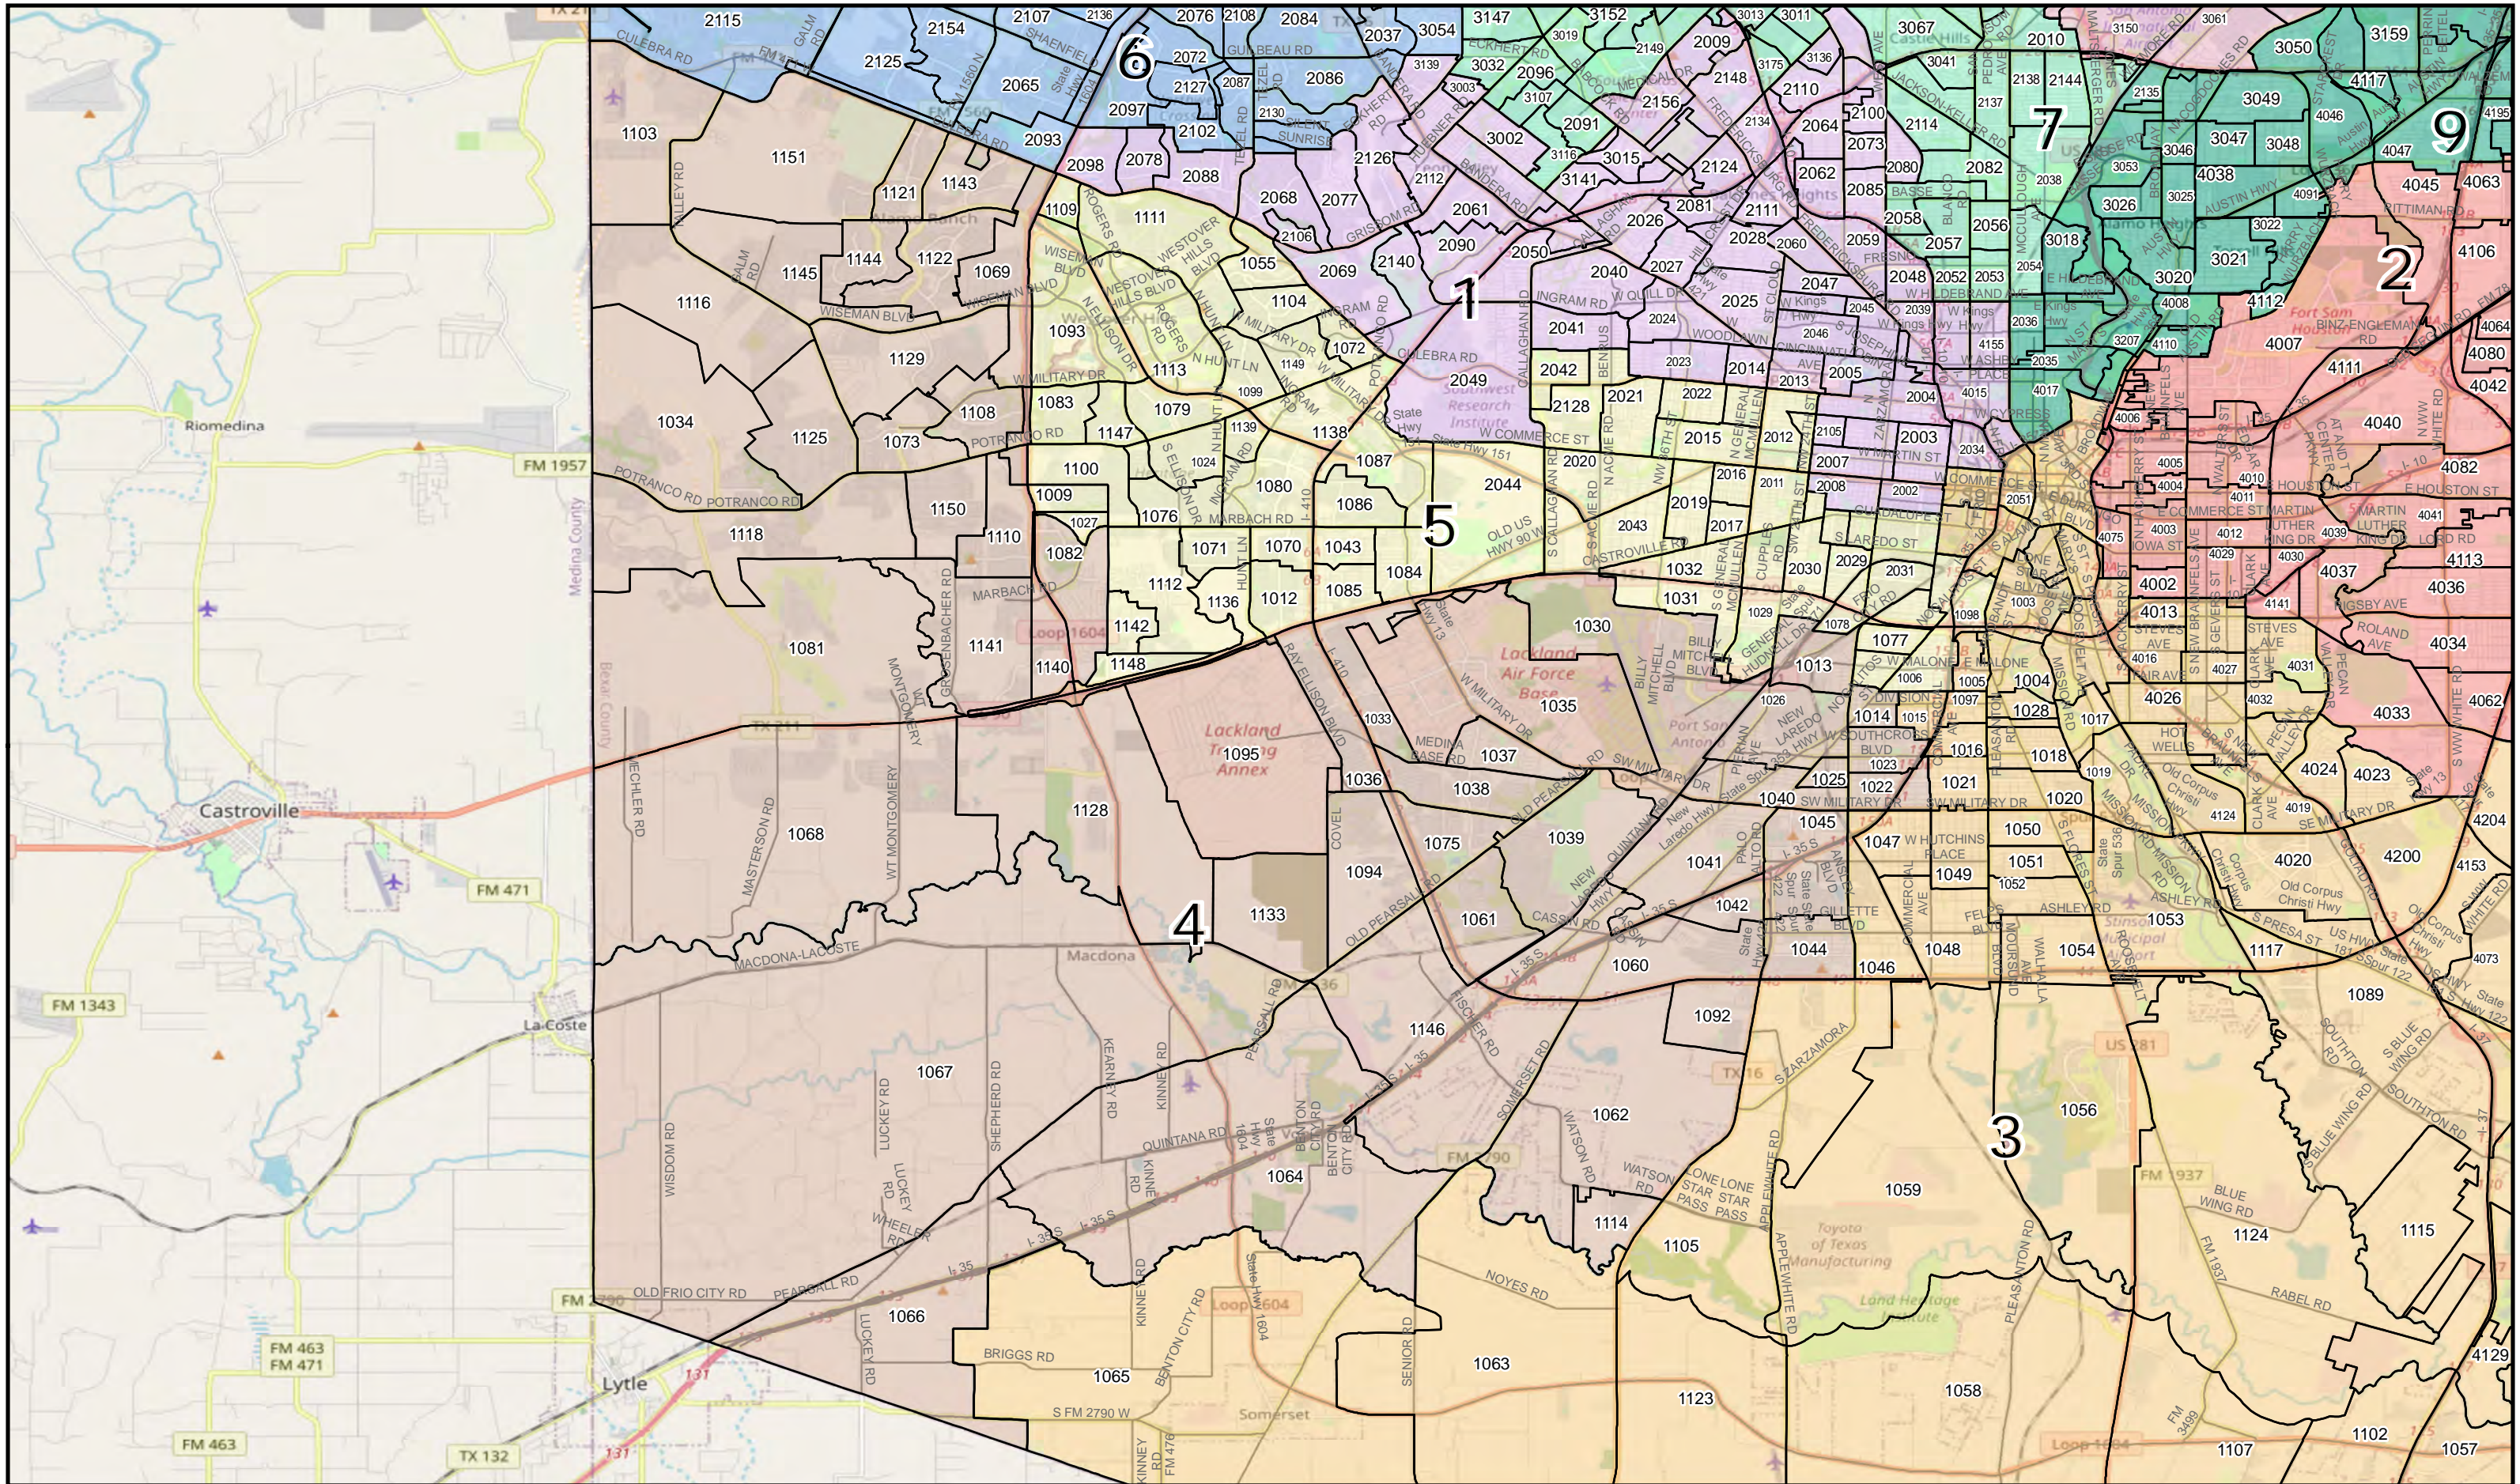

 0 0.75 1.5 3 Miles
 Created: 11/17/2021
 Background Image: ESRI World Street Map

Alamo College Trustee District 2

Illustrative Plan 1

© 2021 Bickerstaff Heath Delgado Acosta LLP
 Data Source: Roads, Water and other features obtained from the 2020 Tiger/line files, U.S. Census Bureau

 0 1.5 3 6 Miles
 Created: 11/17/2021
 Background Image: ESRI World Street Map

Alamo College Trustee District 3

Illustrative Plan 1

© 2021 Bickerstaff Heath Delgado Acosta LLP
 Data Source: Roads, Water and other features obtained from the 2020 Tiger/line files, U.S. Census Bureau

 0 1 2 4 Miles
 Created: 11/17/2021
 Background Image: ESRI World Street Map

Alamo College Trustee District 4

Illustrative Plan 1

© 2021 Bickerstaff Heath Delgado Acosta LLP
 Data Source: Roads, Water and other features obtained from the 2020 Tiger/line files, U.S. Census Bureau

 0 0.475 0.95 1.9 Miles
 Created: 11/17/2021
 Background Image: ESRI World Street Map

Alamo College Trustee District 5

Illustrative Plan 1

© 2021 Bickerstaff Heath Delgado Acosta LLP
 Data Source: Roads, Water and other features obtained from the 2020 Tiger/line files, U.S. Census Bureau