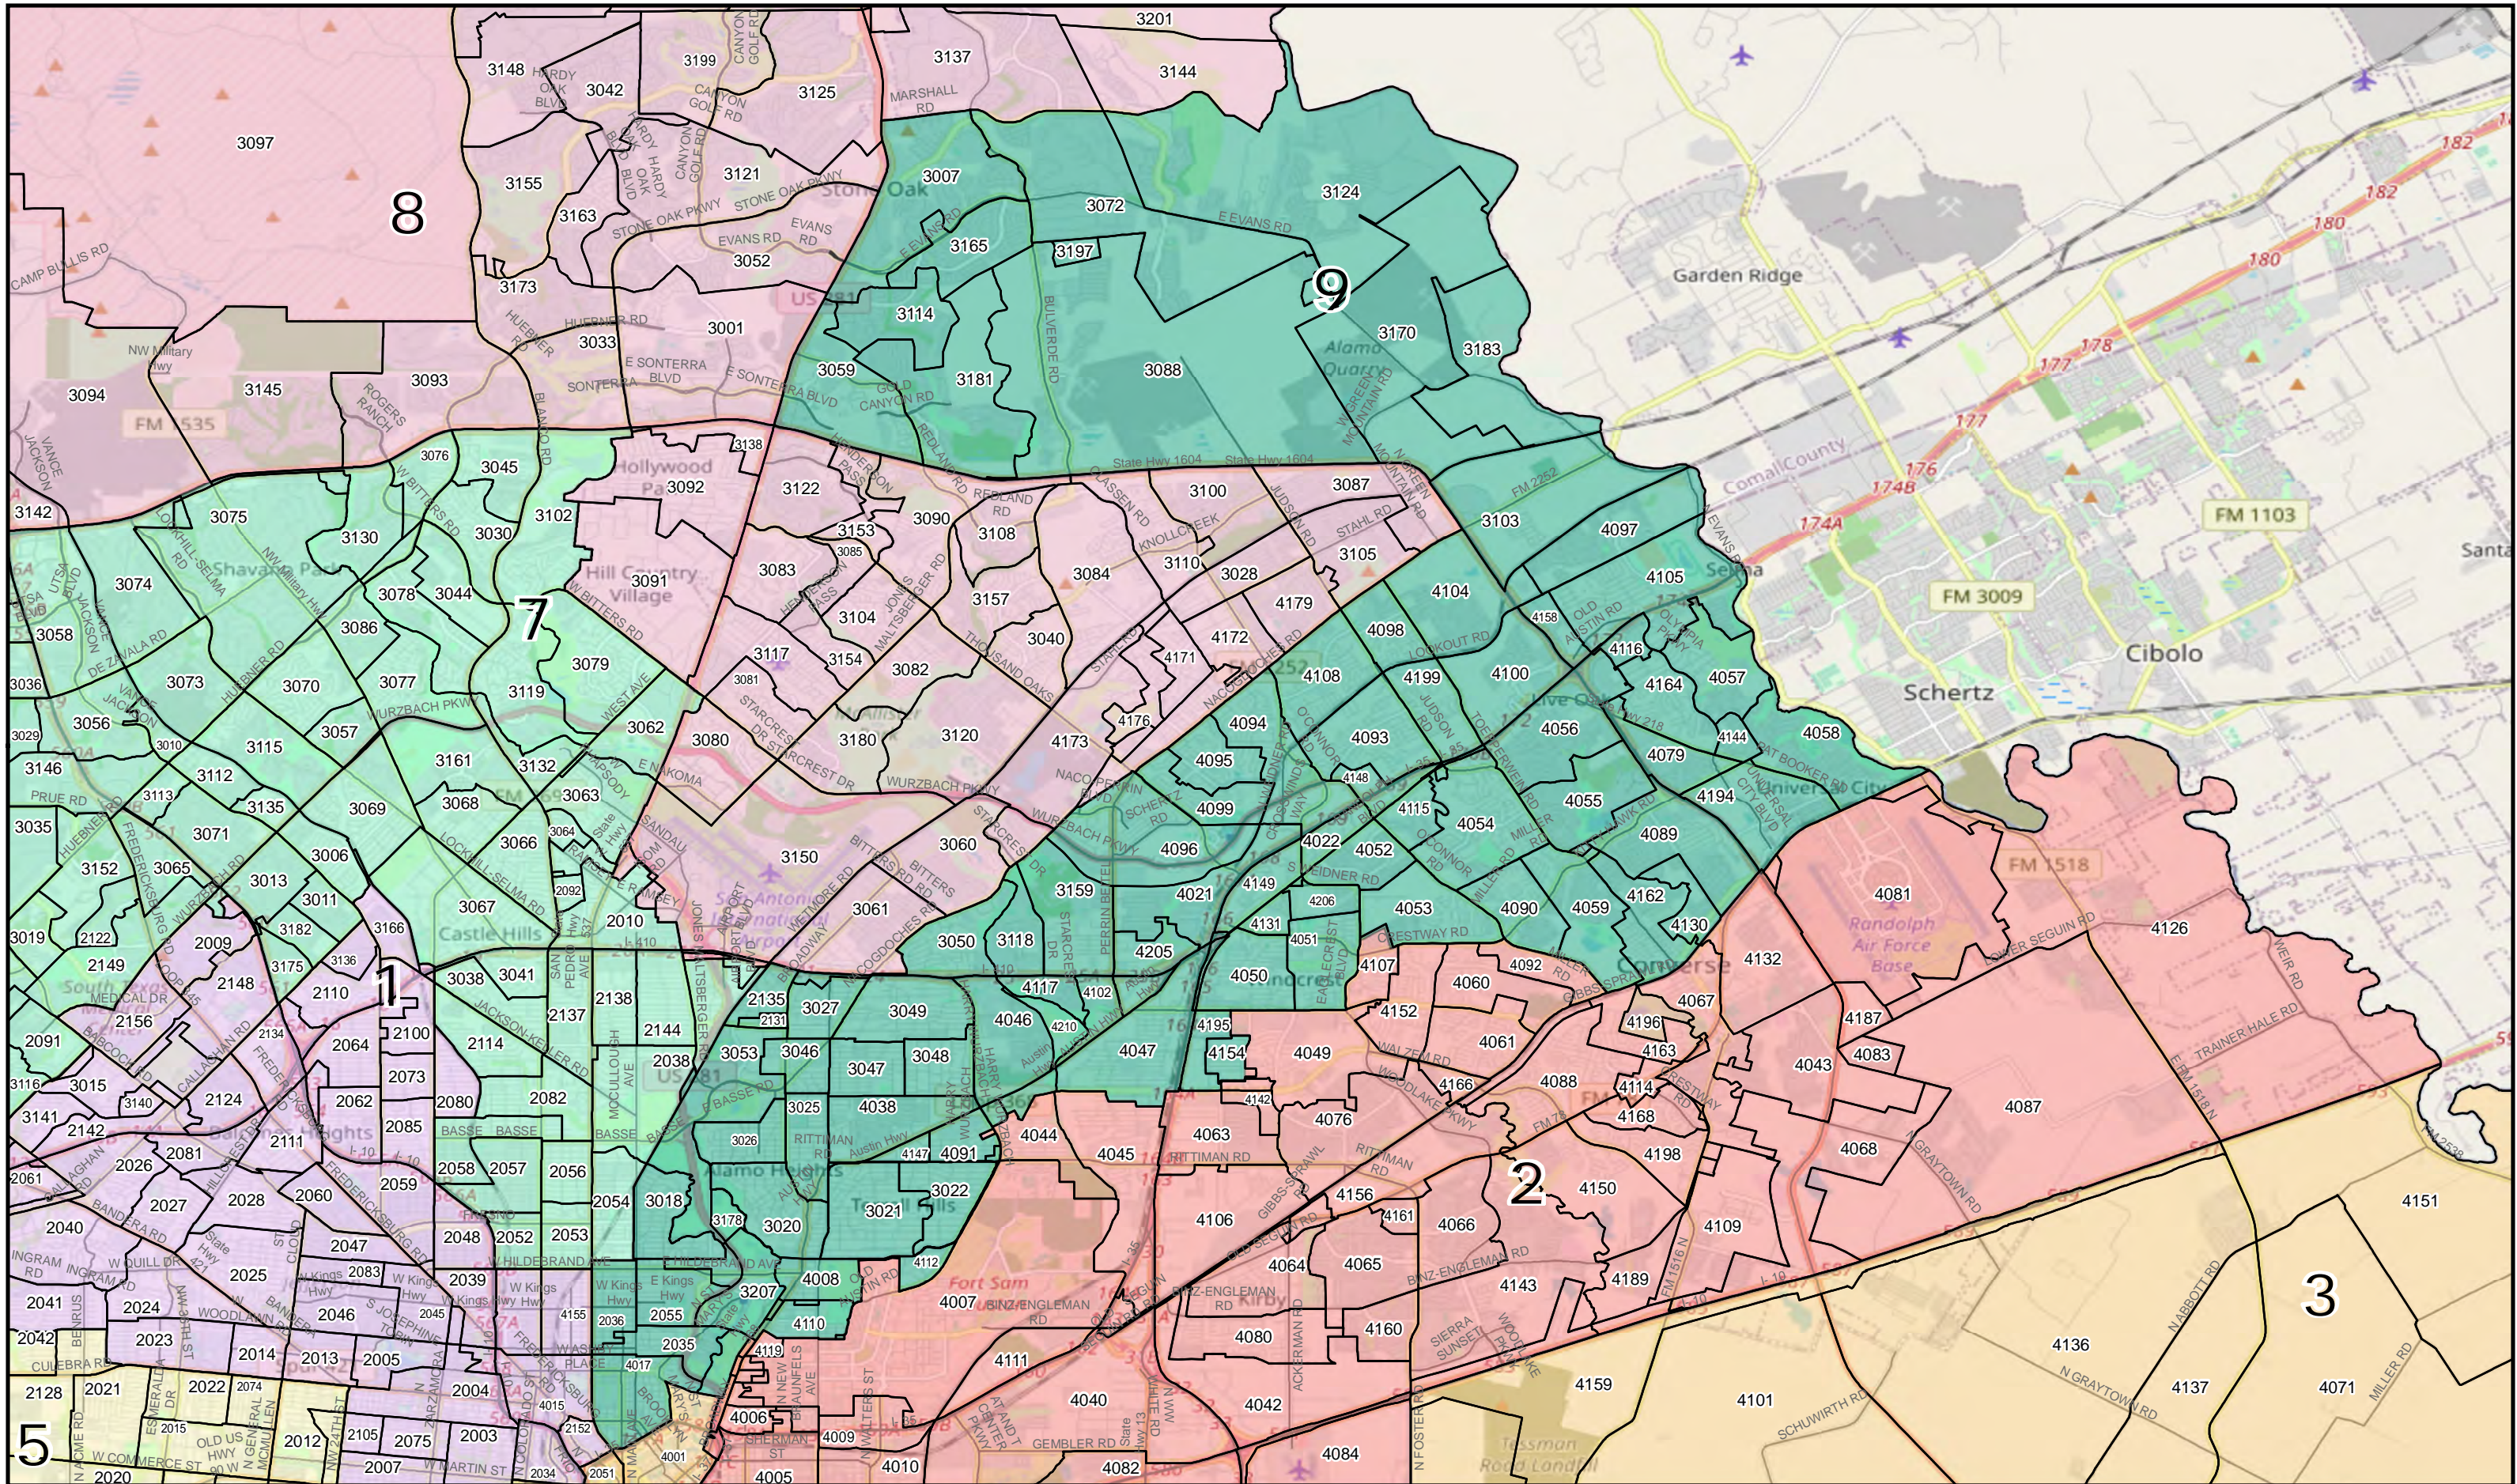

0 0.75 1.5 3 Miles
 Created: 11/17/2021
 Background Image: ESRI World Street Map

Alamo College Trustee District 8

Illustrative Plan 1

© 2021 Bickerstaff Heath Delgado Acosta LLP
 Data Source: Roads, Water and other features obtained from the 2020 Tiger/line files, U.S. Census Bureau

Created: 11/17/2021
Background Image: ESRI World Street Map

Alamo College Trustee District 9

Illustrative Plan 1

© 2021 Bickerstaff Heath Delgado Acosta LLP
Data Source: Roads, Water and other features obtained from the 2020 Tiger/line files, U.S. Census Bureau