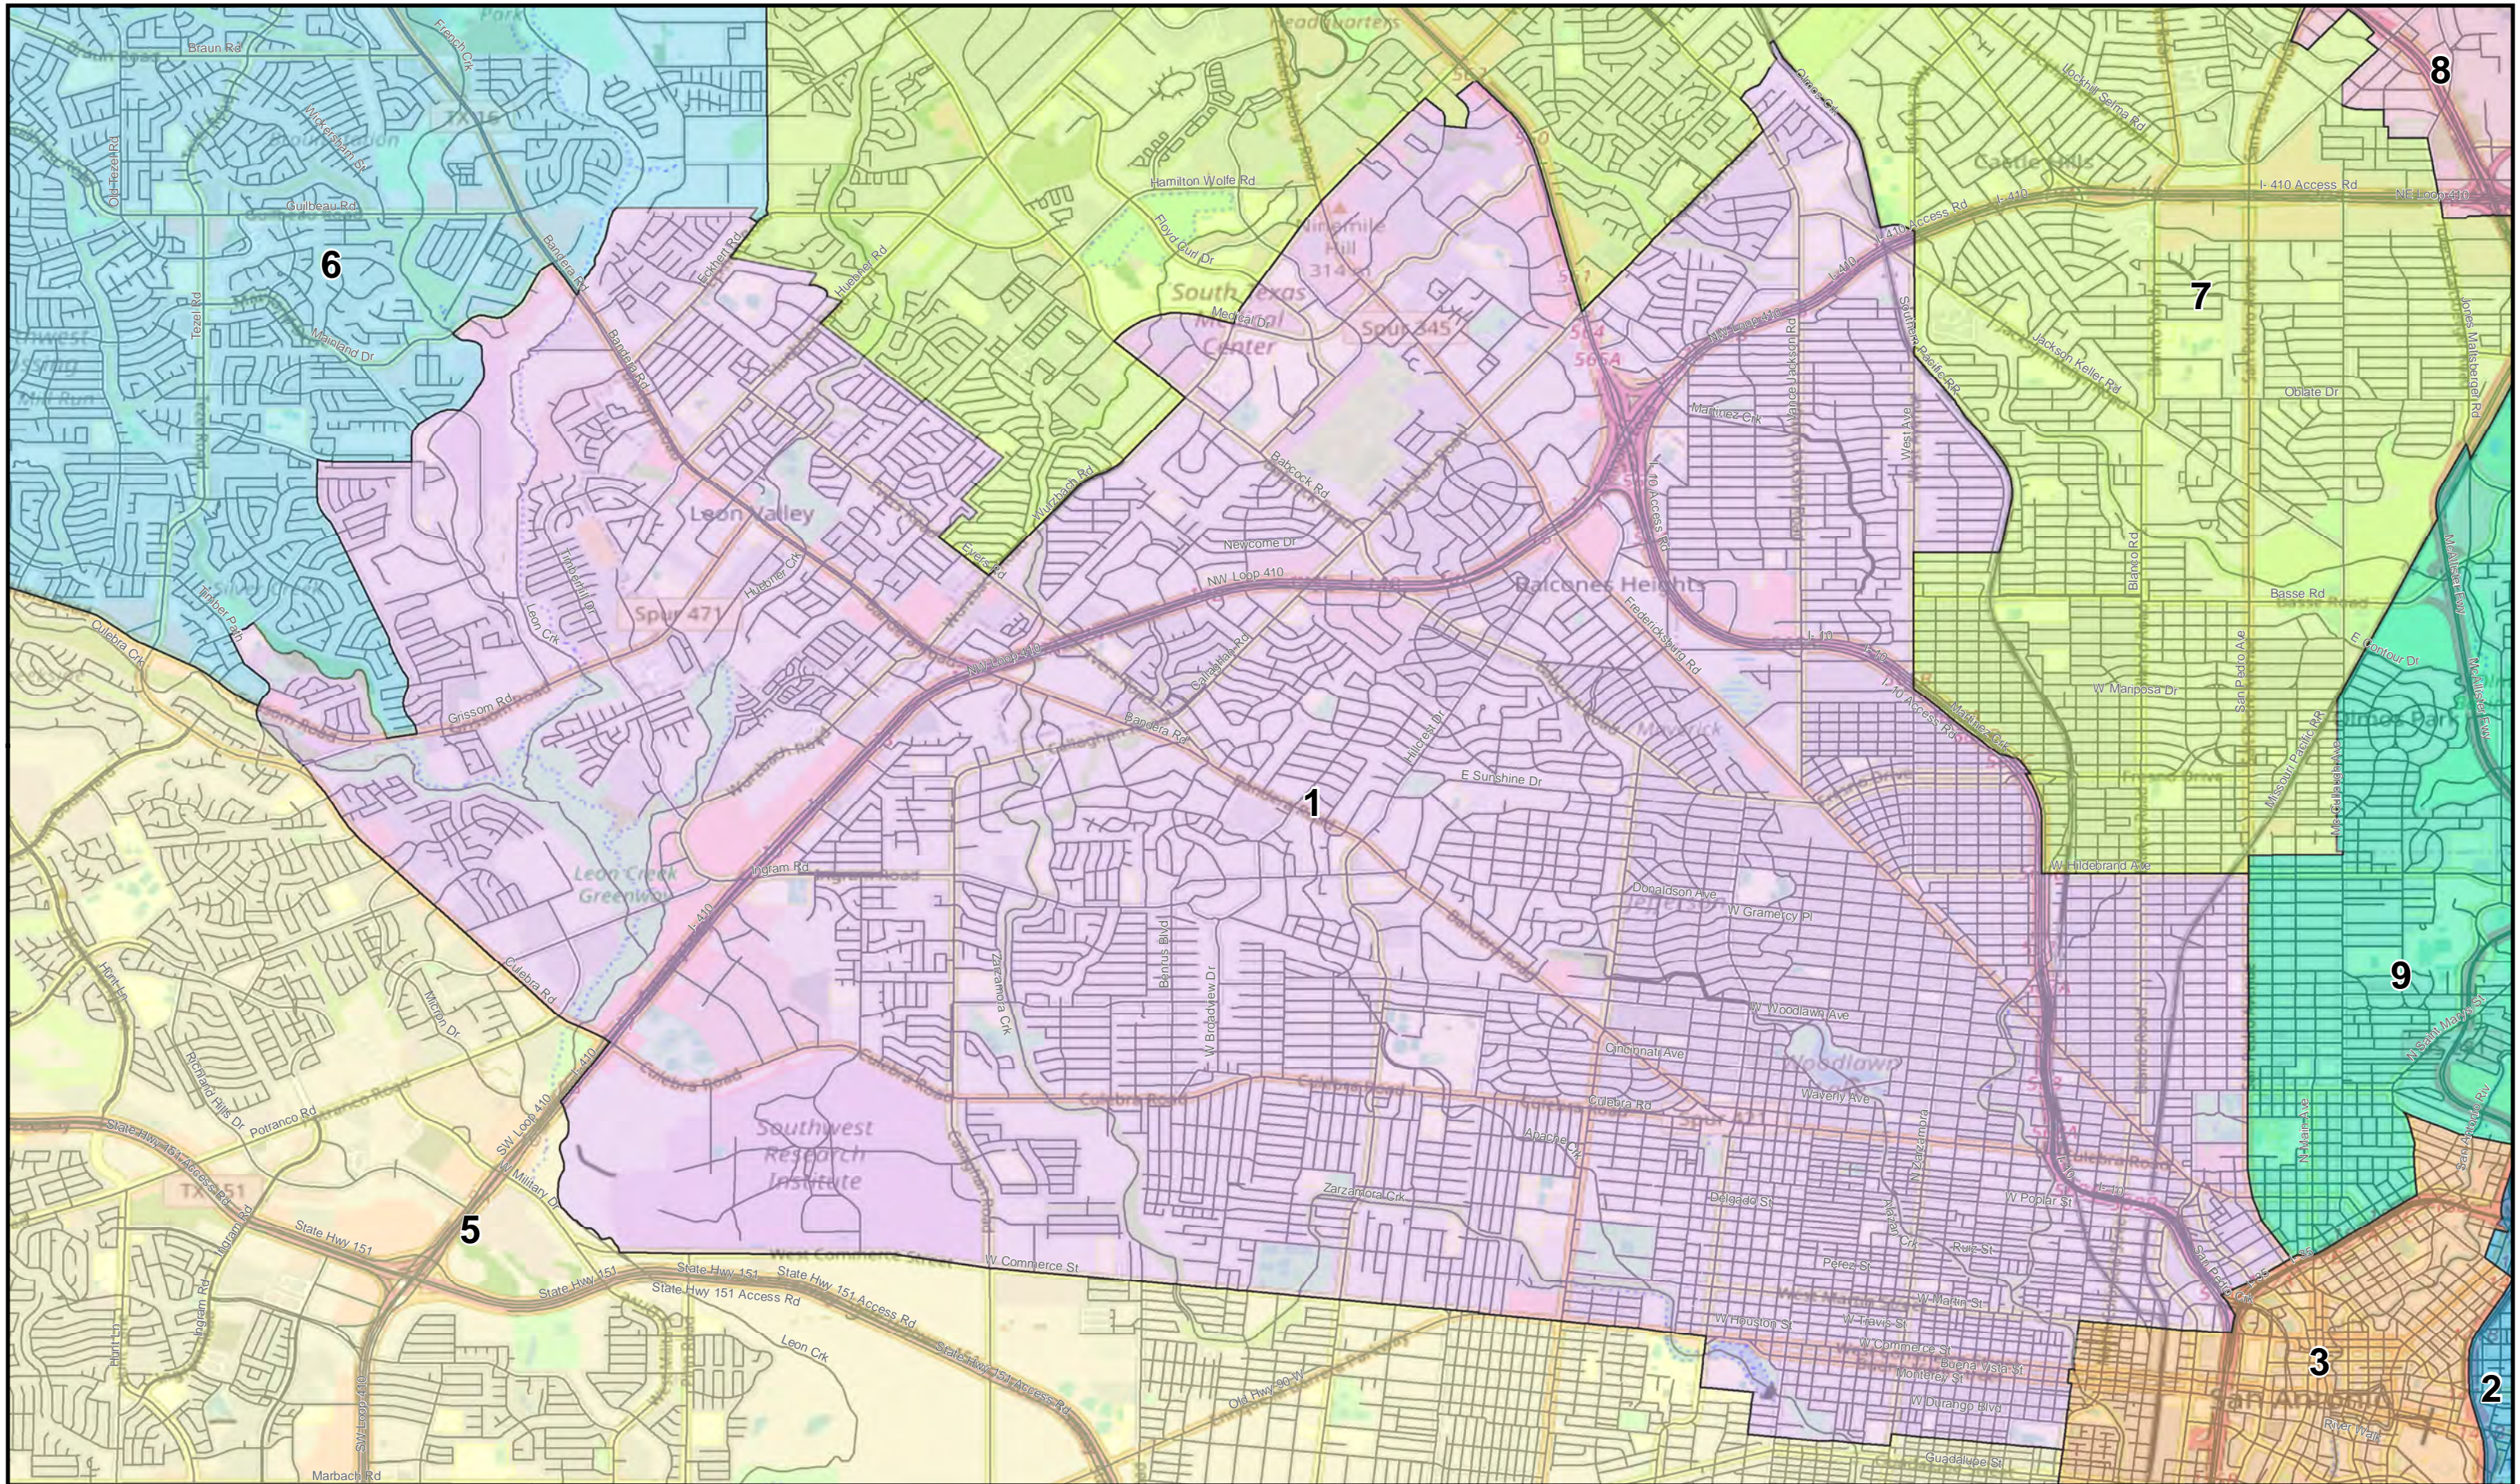

EXHIBIT A

Map

**Alamo College Trustee Districts
- Illustrative Plan 2 -
Adopted December 14, 2021**

© 2021 Bickerstaff Heath Delgado Acosta LLP
Data Source: Roads, Water and other
features obtained from the 2020
Tiger/line files, U.S. Census Bureau

Created: 12/8/2021

Alamo College Trustee Districts
- Illustrative Plan 2 -
Adopted December 14, 2021

© 2021 Bickerstaff Heath Delgado Acosta LLP
 Data Source: Roads, Water and other features obtained from the 2020 Tiger/line files, U.S. Census Bureau

Alamo College Trustee Districts
- Illustrative Plan 2 -
Adopted December 14, 2021

© 2021 Bickerstaff Heath Delgado Acosta LLP
 Data Source: Roads, Water and other features obtained from the 2020 Tiger/line files, U.S. Census Bureau

0 1.75 3.5 7 Miles

 Created: 12/8/2021

 Background Image: ESRI World Street Map

Alamo College Trustee Districts
- Illustrative Plan 2 -
Adopted December 14, 2021

© 2021 Bickerstaff Heath Delgado Acosta LLP
 Data Source: Roads, Water and other
 features obtained from the 2020
 Tiger/line files, U.S. Census Bureau