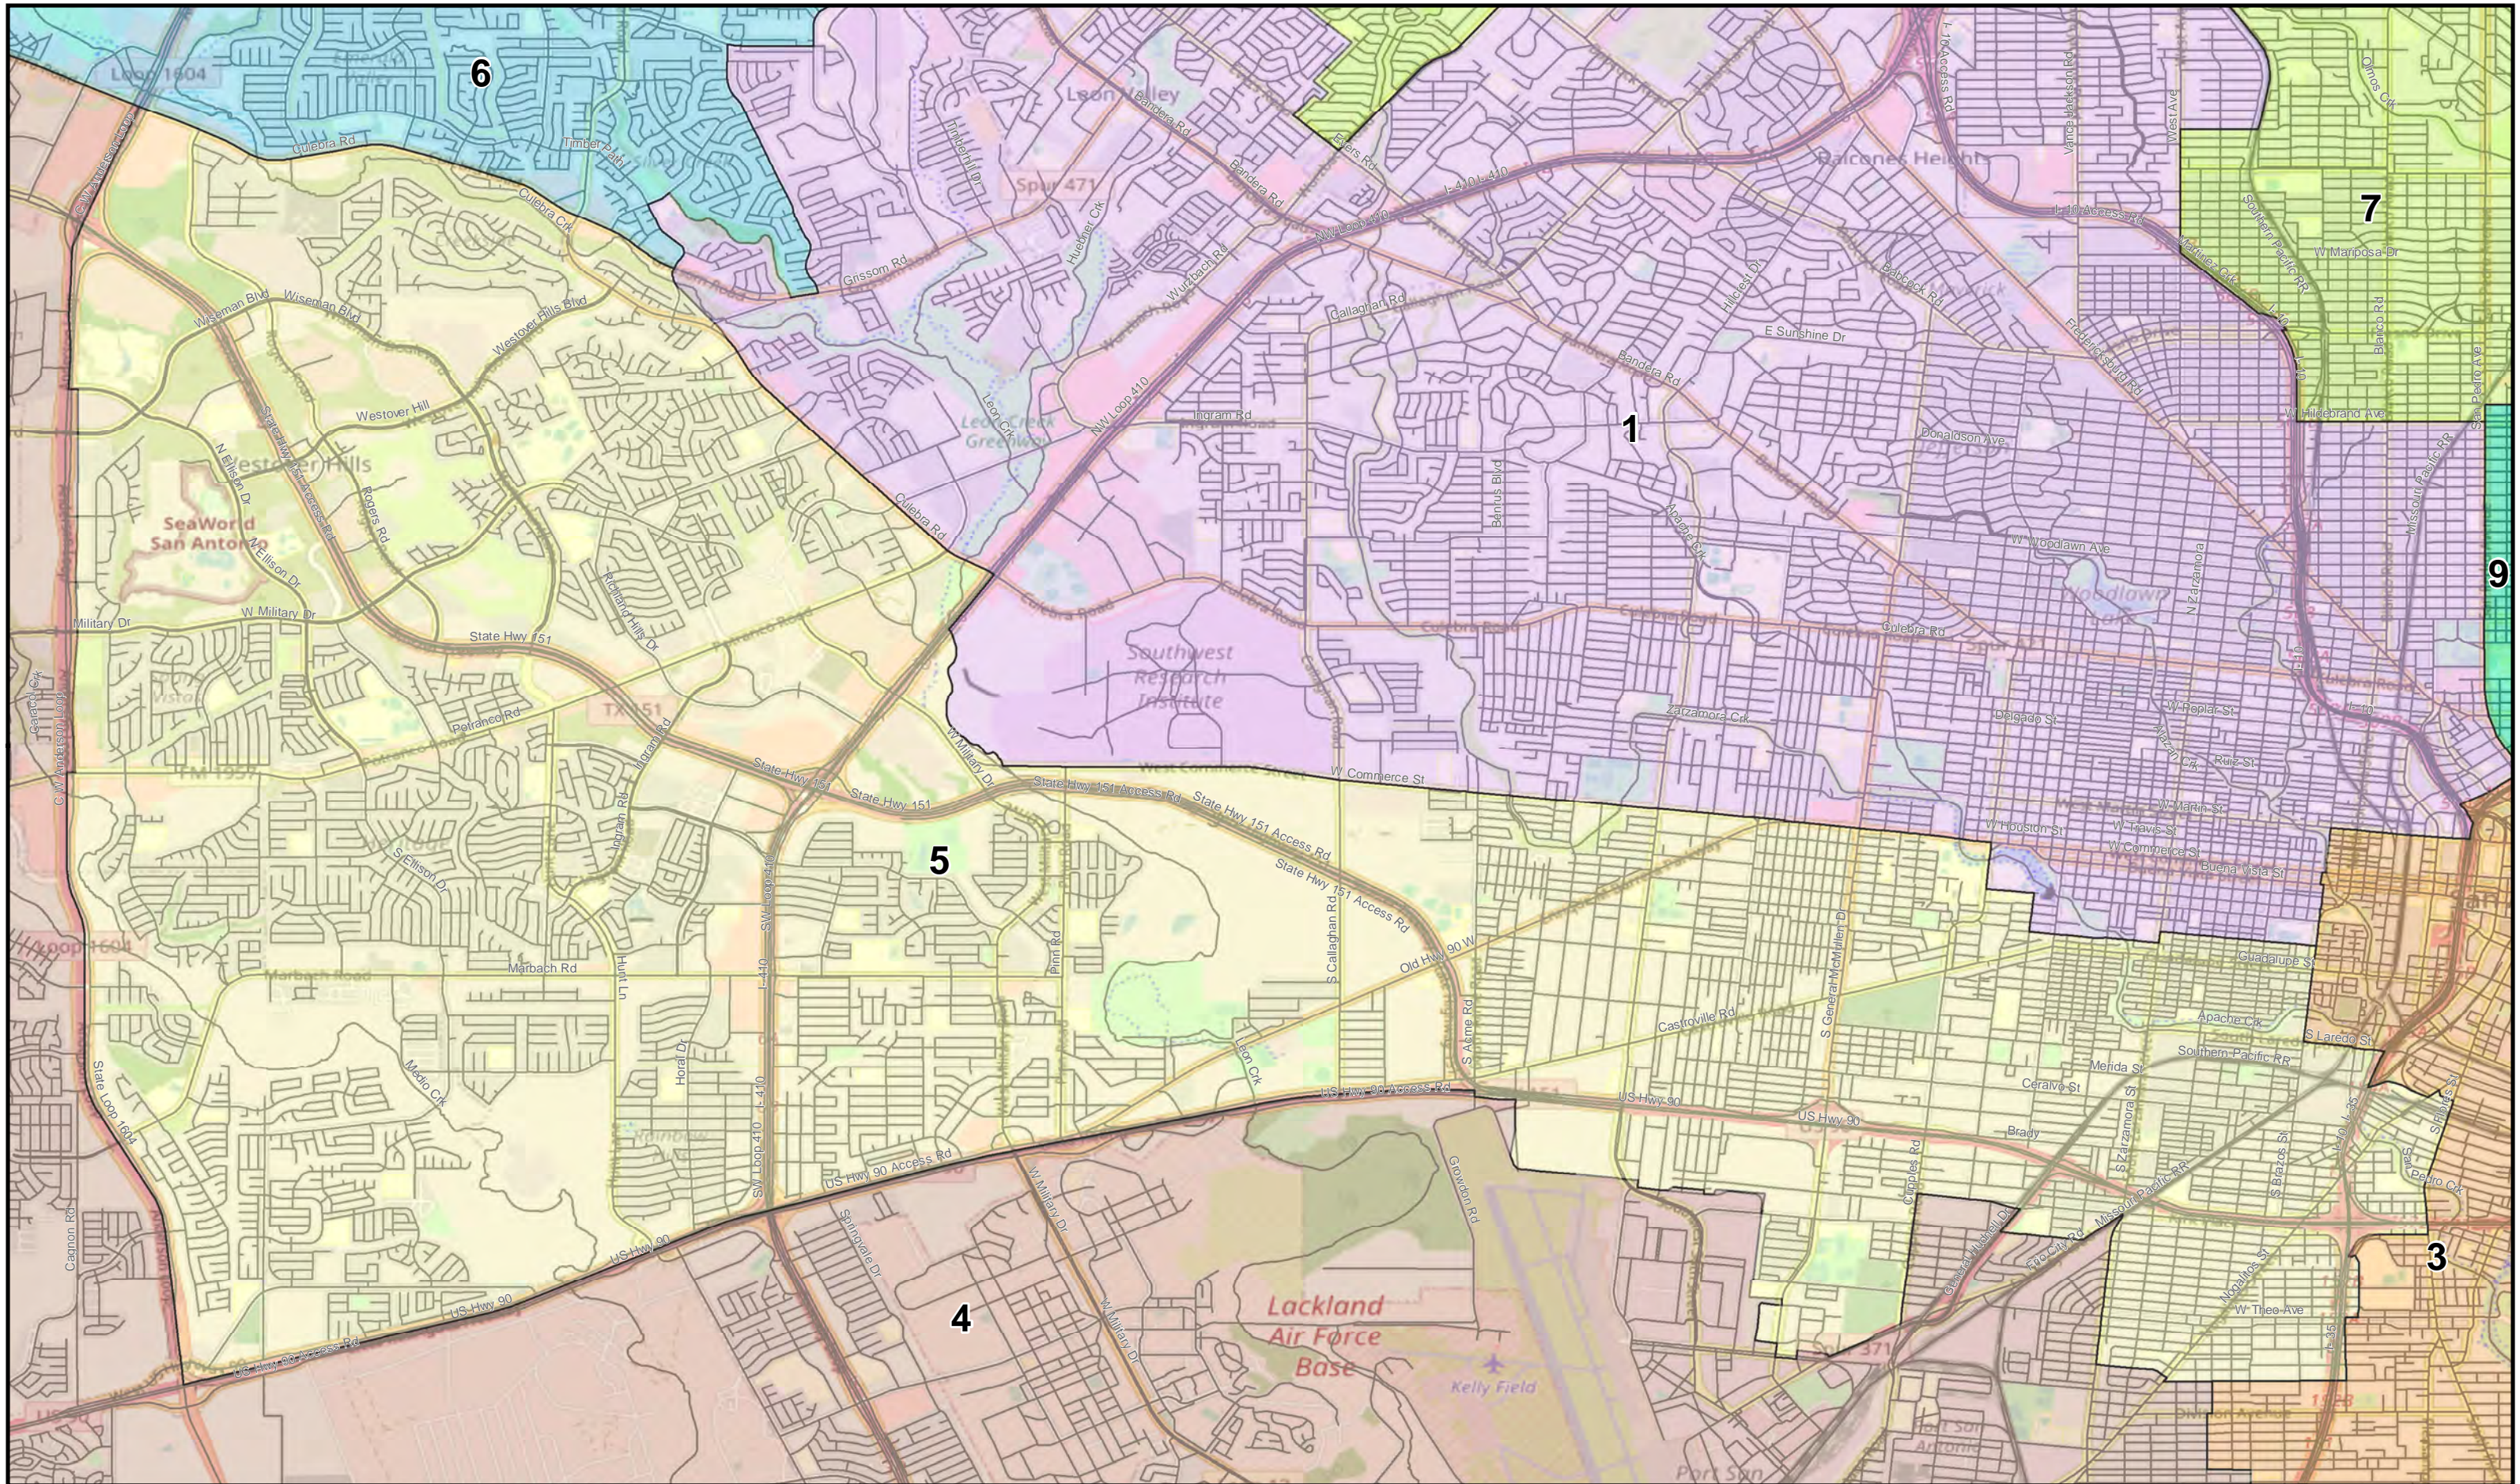

Alamo College Trustee Districts
- Illustrative Plan 2 -
Adopted December 14, 2021

© 2021 Bickerstaff Heath Delgado Acosta LLP
 Data Source: Roads, Water and other features obtained from the 2020 Tiger/line files, U.S. Census Bureau

0 1.75 3.5 7 Miles

 Created: 12/8/2021

 Background Image: ESRI World Street Map

Alamo College Trustee Districts
- Illustrative Plan 2 -
Adopted December 14, 2021

© 2021 Bickerstaff Heath Delgado Acosta LLP
 Data Source: Roads, Water and other
 features obtained from the 2020
 Tiger/line files, U.S. Census Bureau

**Alamo College Trustee Districts
- Illustrative Plan 2 -
Adopted December 14, 2021**

© 2021 Bickerstaff Heath Delgado Acosta LLP
Data Source: Roads, Water and other
features obtained from the 2020
Tiger/line files, U.S. Census Bureau

0 0.5 1 2 Miles

 Created: 12/8/2021

 Background Image: ESRI World Street Map

Alamo College Trustee Districts
- Illustrative Plan 2 -
Adopted December 14, 2021

© 2021 Bickerstaff Heath Delgado Acosta LLP
 Data Source: Roads, Water and other
 features obtained from the 2020
 Tiger/line files, U.S. Census Bureau