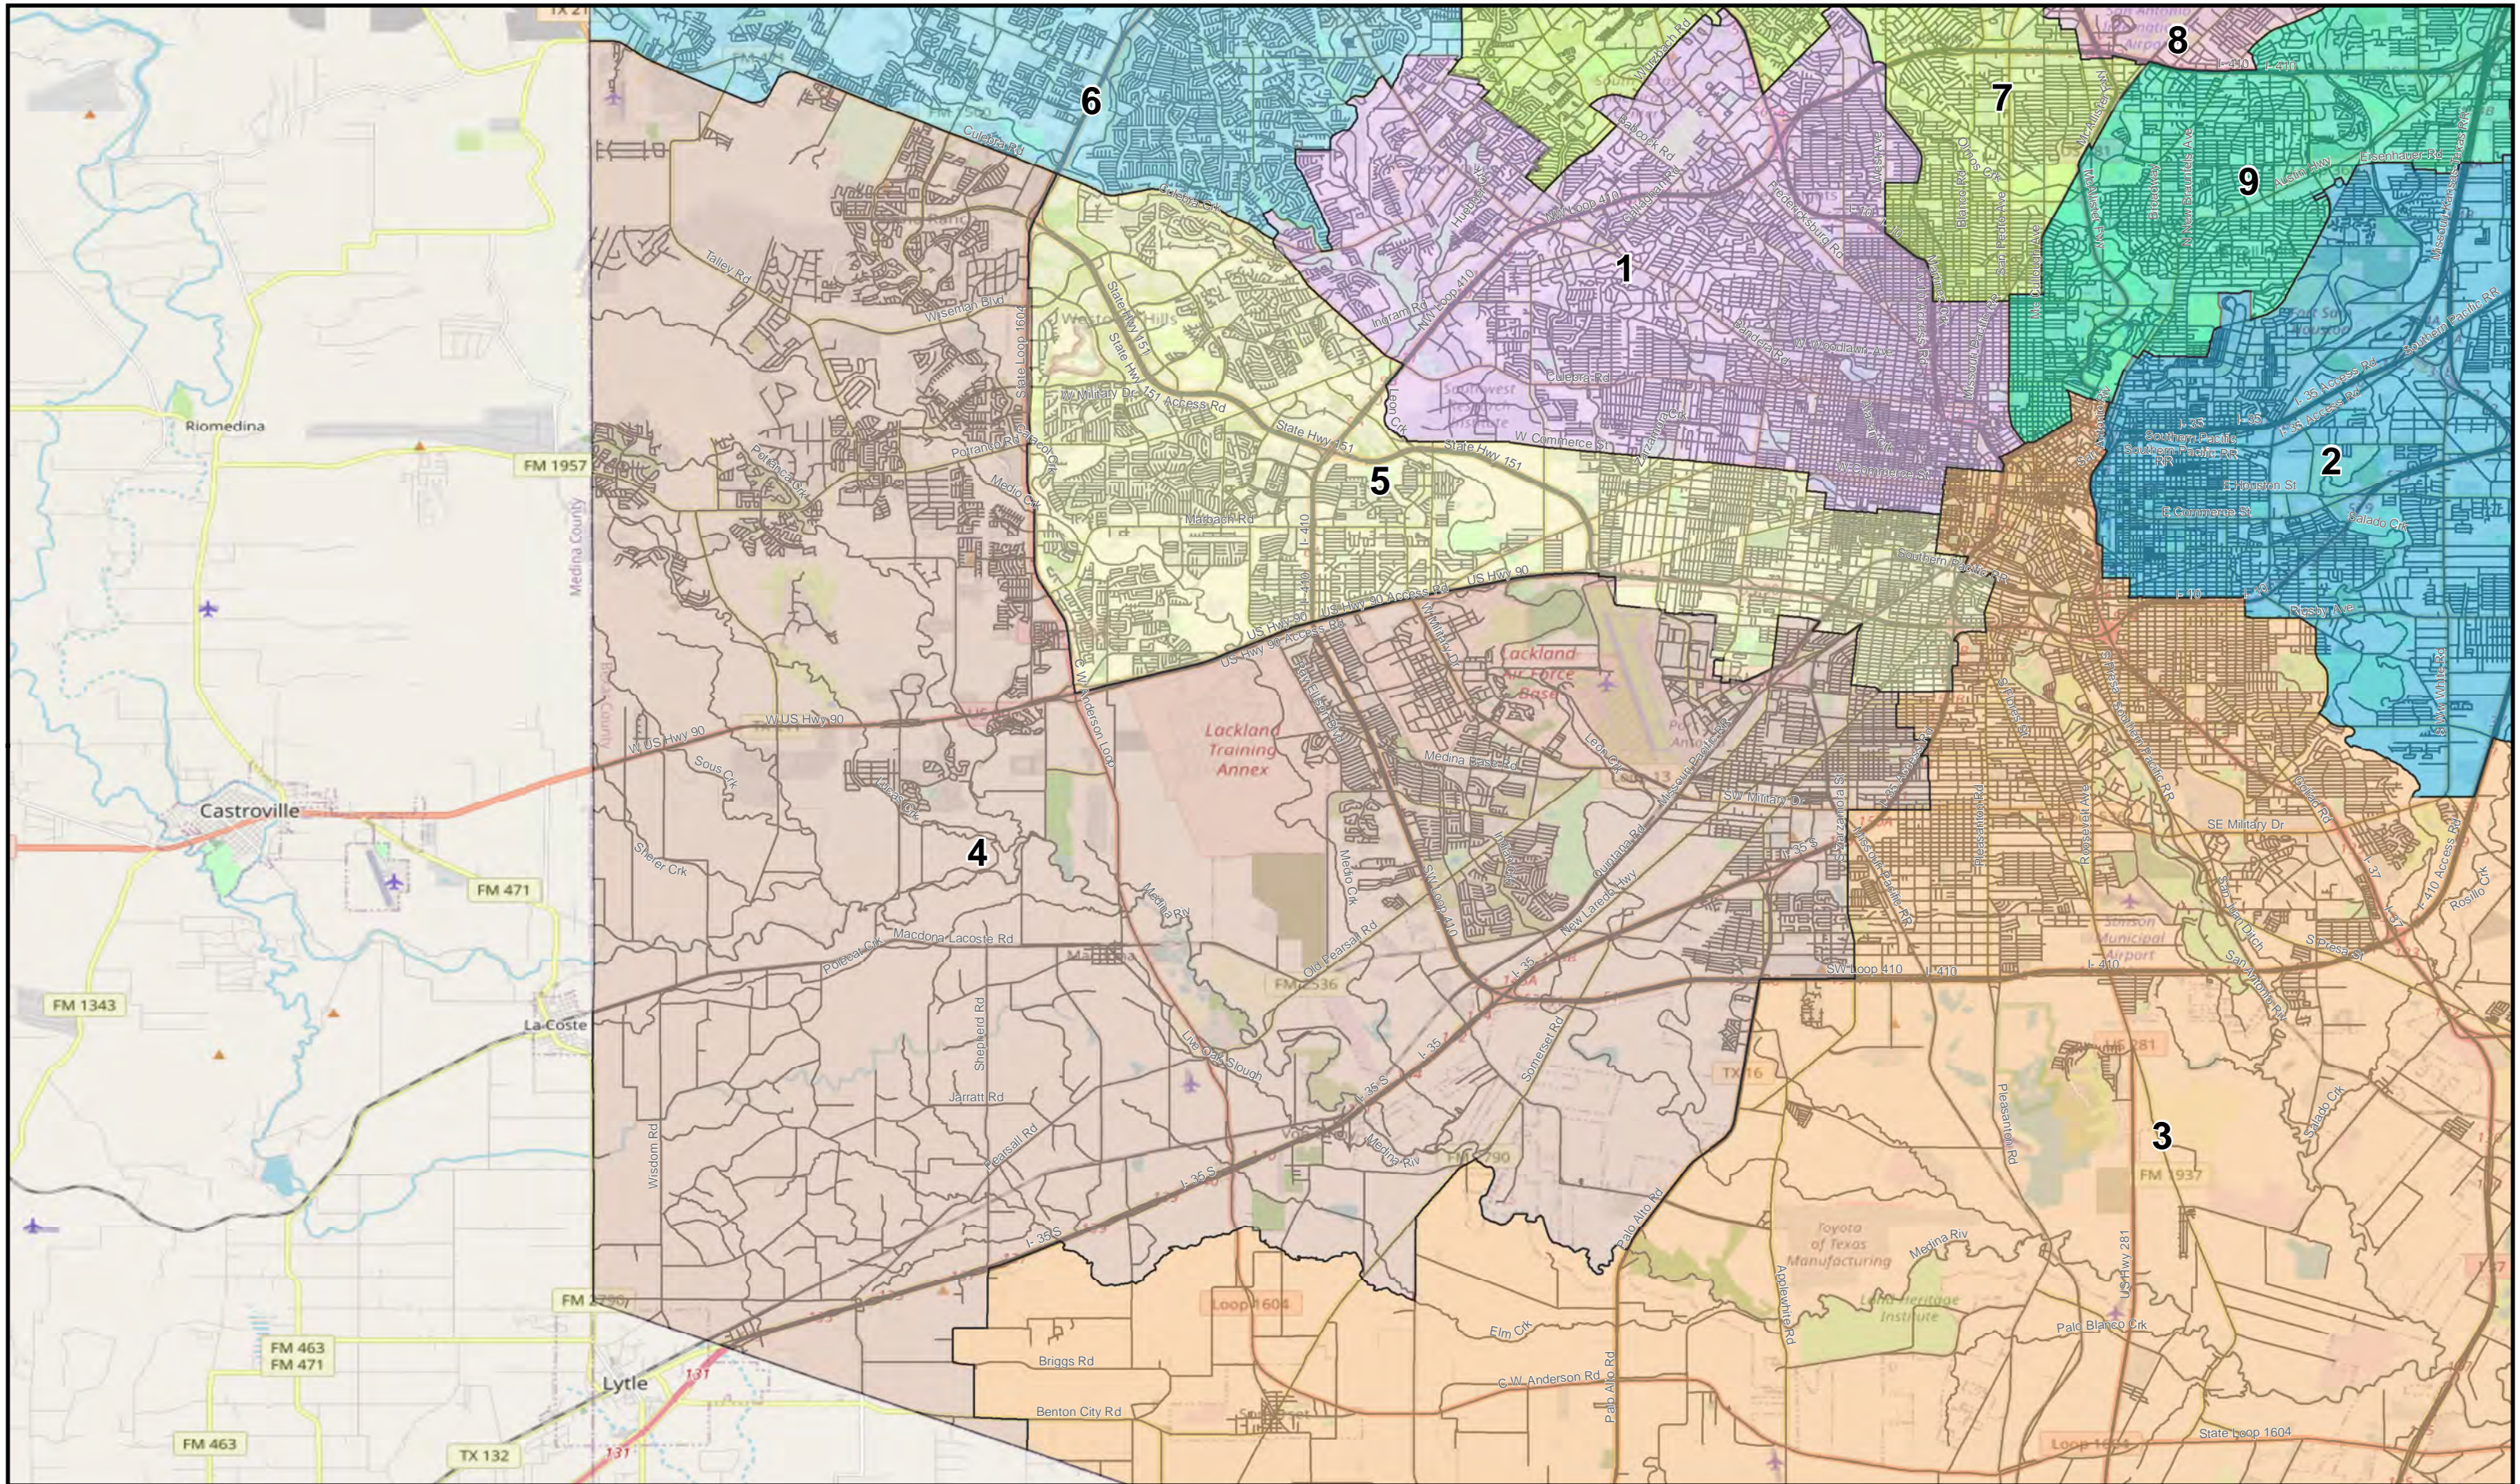

Alamo College Trustee Districts
- Illustrative Plan 2 -
Adopted December 14, 2021

© 2021 Bickerstaff Heath Delgado Acosta LLP
 Data Source: Roads, Water and other features obtained from the 2020 Tiger/line files, U.S. Census Bureau

0 1.75 3.5 7 Miles

 Created: 12/8/2021

 Background Image: ESRI World Street Map

Alamo College Trustee Districts
- Illustrative Plan 2 -
Adopted December 14, 2021

© 2021 Bickerstaff Heath Delgado Acosta LLP
 Data Source: Roads, Water and other
 features obtained from the 2020
 Tiger/line files, U.S. Census Bureau

**Alamo College Trustee Districts
- Illustrative Plan 2 -
Adopted December 14, 2021**

© 2021 Bickerstaff Heath Delgado Acosta LLP
Data Source: Roads, Water and other
features obtained from the 2020
Tiger/line files, U.S. Census Bureau

0 0.5 1 2 Miles

 Created: 12/8/2021

 Background Image: ESRI World Street Map

Alamo College Trustee Districts
- Illustrative Plan 2 -
Adopted December 14, 2021

© 2021 Bickerstaff Heath Delgado Acosta LLP
 Data Source: Roads, Water and other
 features obtained from the 2020
 Tiger/line files, U.S. Census Bureau