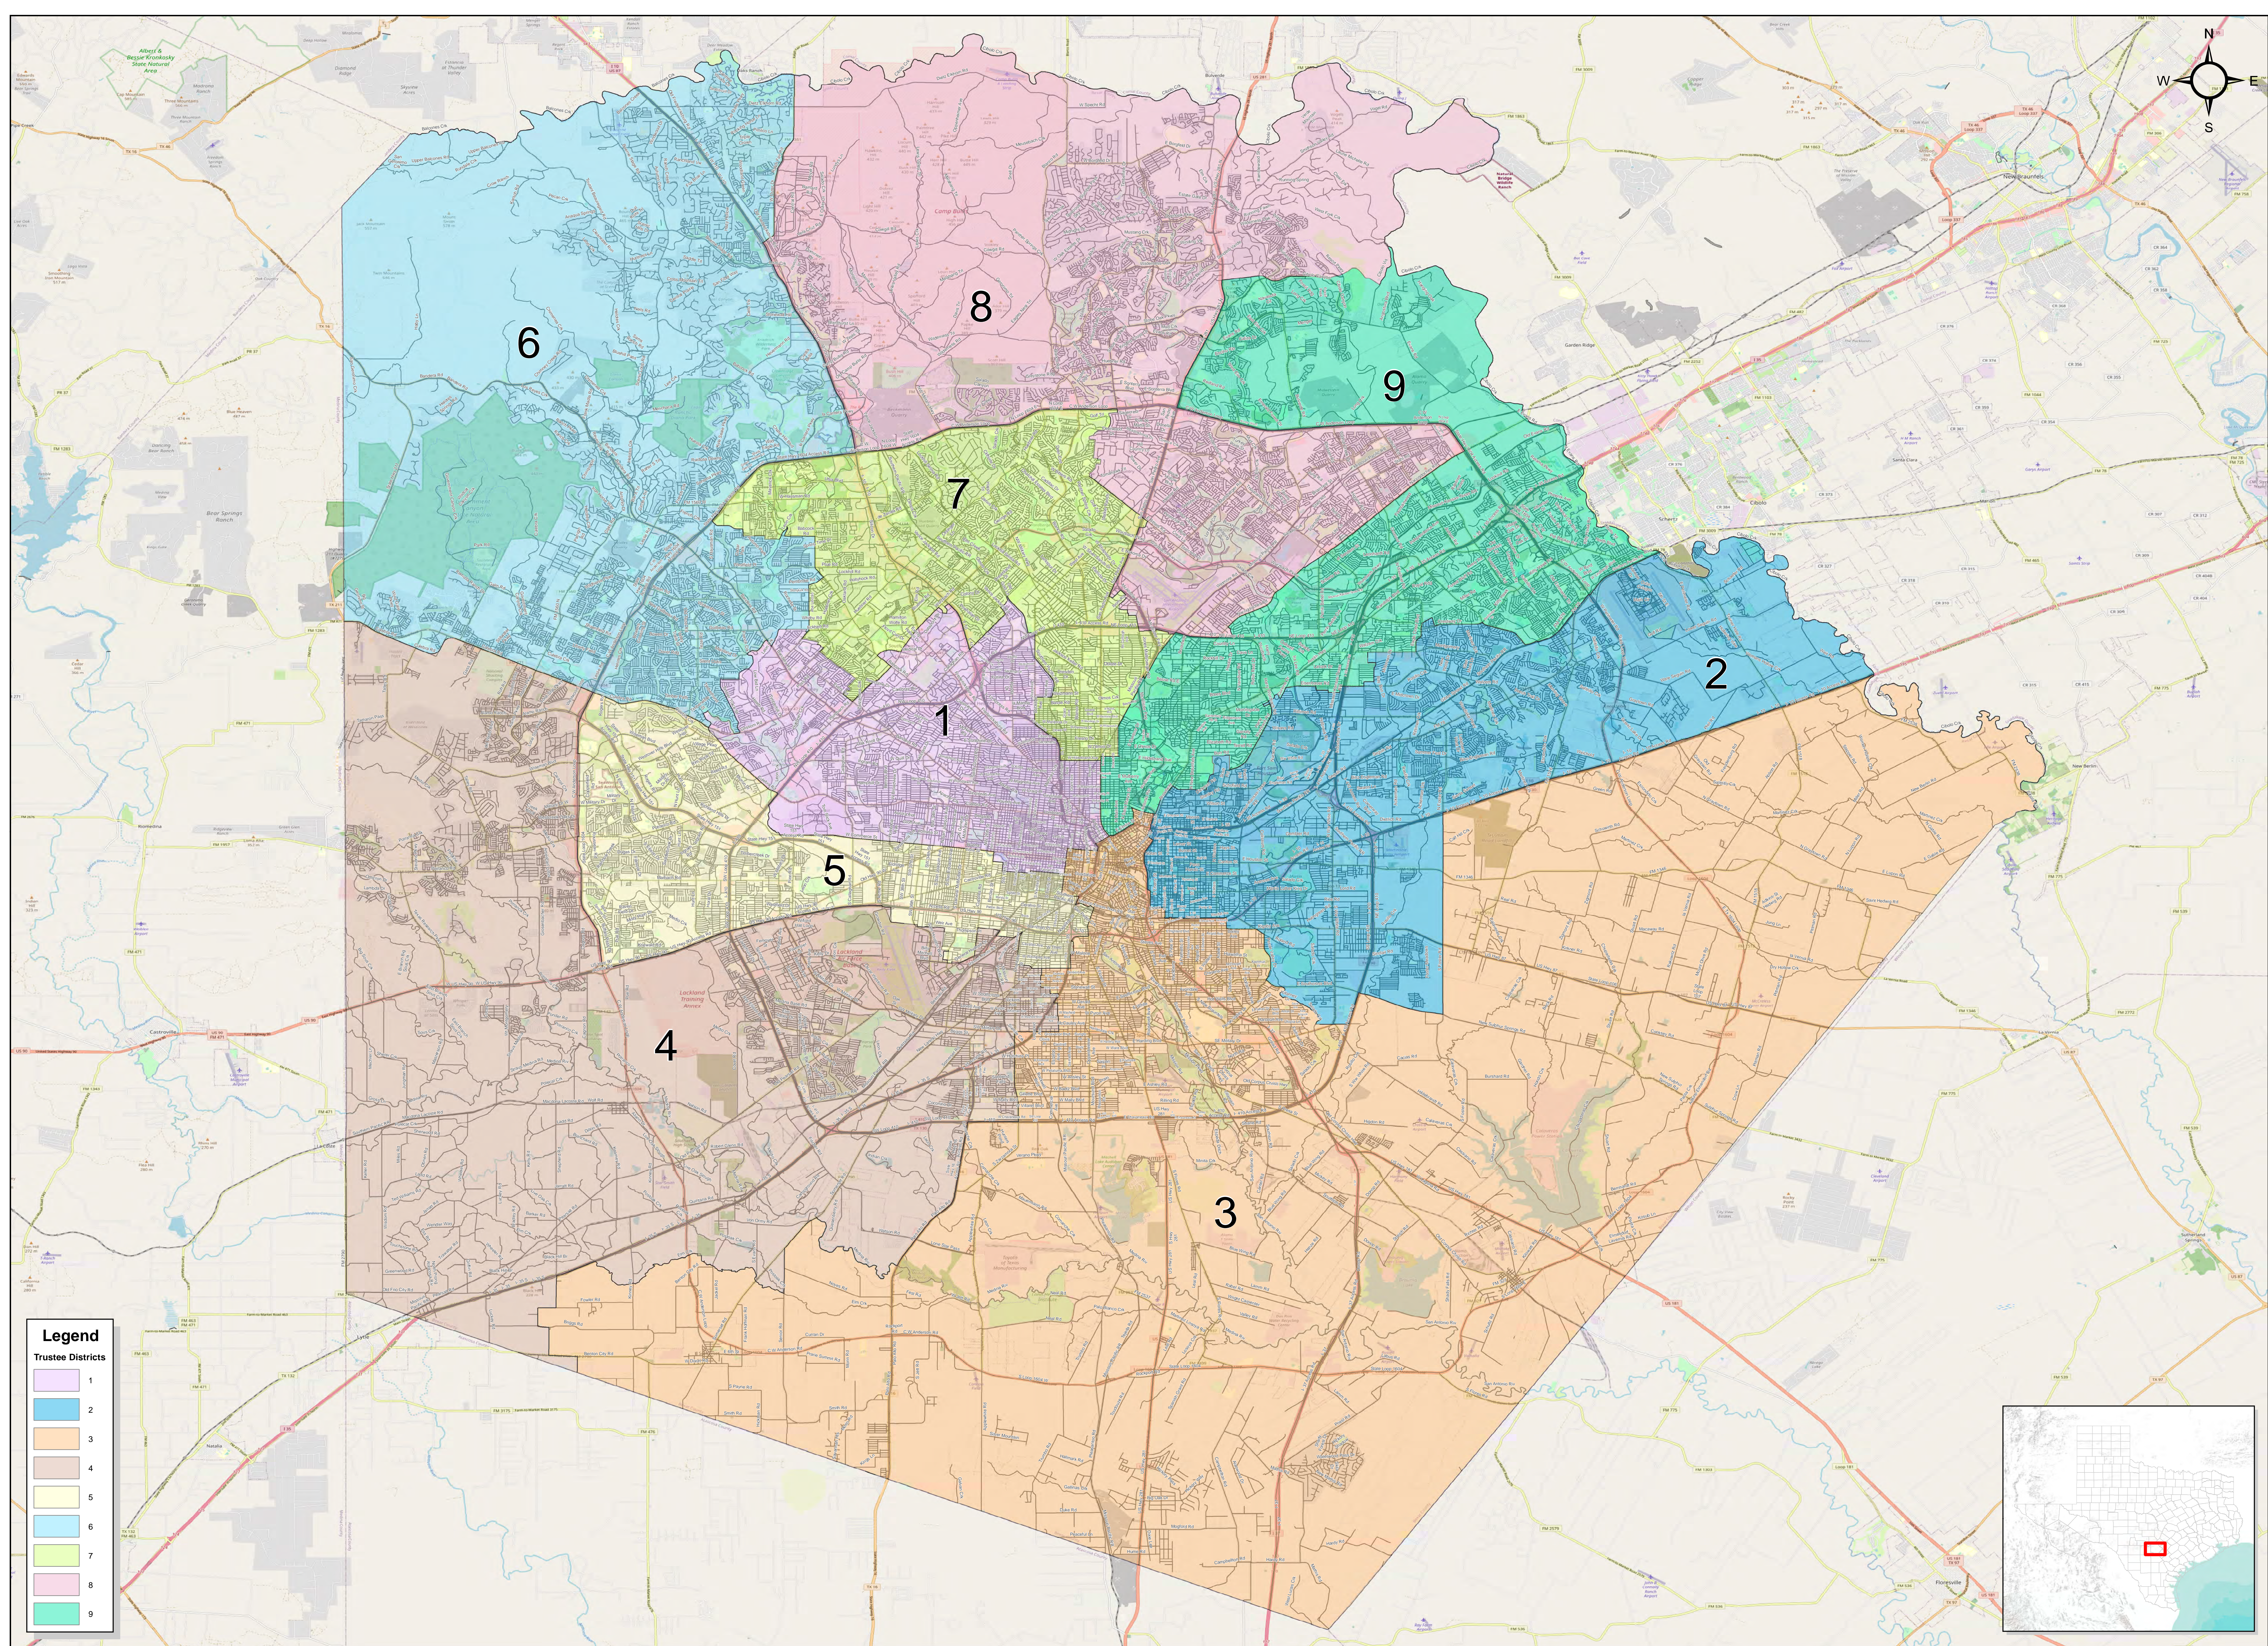

EXHIBIT A

Map

**Alamo College Trustee Districts
- Illustrative Plan 2 -
Adopted December 14, 2021**

© 2021 Bickerstaff Heath Delgado Acosta LLP
Data Source: Roads, Water and other
features obtained from the 2020
Tiger/line files, U.S. Census Bureau

Created: 12/8/2021

Alamo College Trustee Districts
- Illustrative Plan 2 -
Adopted December 14, 2021

© 2021 Bickerstaff Heath Delgado Acosta LLP
 Data Source: Roads, Water and other features obtained from the 2020 Tiger/line files, U.S. Census Bureau

Alamo College Trustee Districts
- Illustrative Plan 2 -
Adopted December 14, 2021

© 2021 Bickerstaff Heath Delgado Acosta LLP
 Data Source: Roads, Water and other features obtained from the 2020 Tiger/line files, U.S. Census Bureau

0 1.75 3.5 7 Miles

 Created: 12/8/2021

 Background Image: ESRI World Street Map

Alamo College Trustee Districts
- Illustrative Plan 2 -
Adopted December 14, 2021

© 2021 Bickerstaff Heath Delgado Acosta LLP
 Data Source: Roads, Water and other
 features obtained from the 2020
 Tiger/line files, U.S. Census Bureau