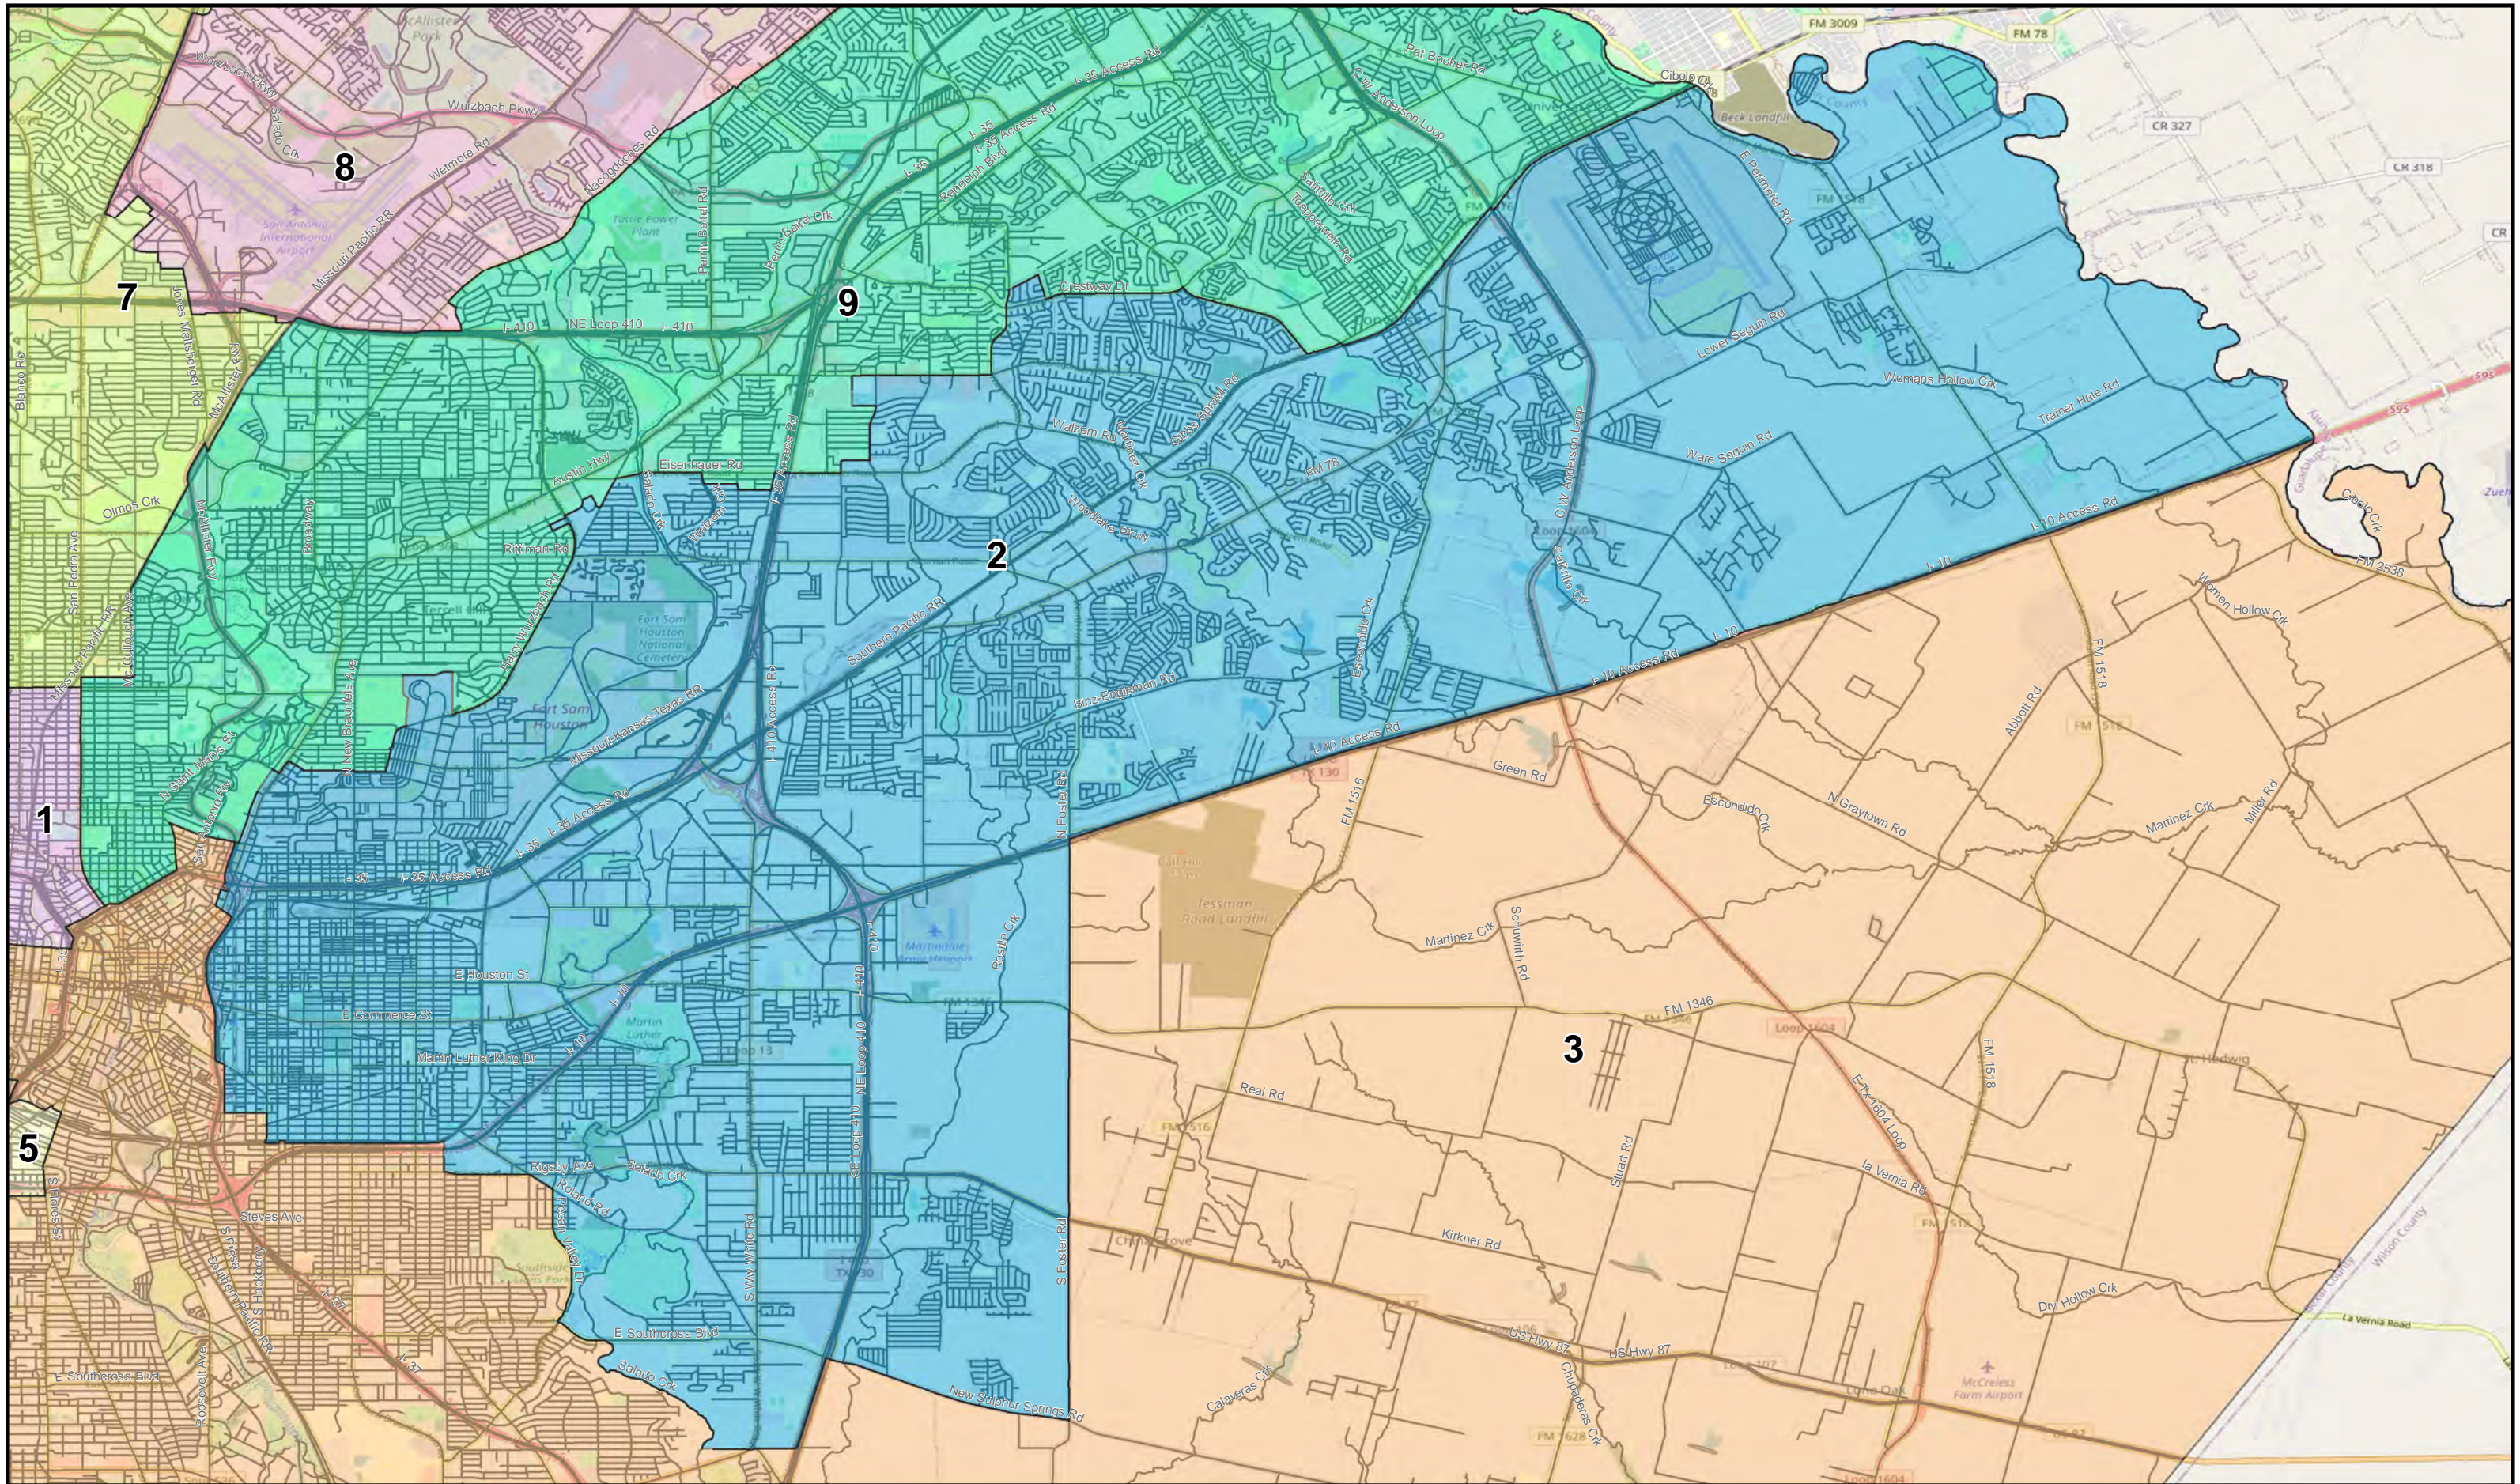

EXHIBIT A

Map

**Alamo College Trustee Districts
- Illustrative Plan 2 -
Adopted December 14, 2021**

© 2021 Bickerstaff Heath Delgado Acosta LLP
Data Source: Roads, Water and other
features obtained from the 2020
Tiger/line files, U.S. Census Bureau

Created: 12/8/2021

Alamo College Trustee Districts
- Illustrative Plan 2 -
Adopted December 14, 2021

© 2021 Bickerstaff Heath Delgado Acosta LLP
 Data Source: Roads, Water and other features obtained from the 2020 Tiger/line files, U.S. Census Bureau

Alamo College Trustee Districts
- Illustrative Plan 2 -
Adopted December 14, 2021

© 2021 Bickerstaff Heath Delgado Acosta LLP
 Data Source: Roads, Water and other features obtained from the 2020 Tiger/line files, U.S. Census Bureau

0 1.75 3.5 7 Miles

 Created: 12/8/2021

 Background Image: ESRI World Street Map

Alamo College Trustee Districts
- Illustrative Plan 2 -
Adopted December 14, 2021

© 2021 Bickerstaff Heath Delgado Acosta LLP
 Data Source: Roads, Water and other
 features obtained from the 2020
 Tiger/line files, U.S. Census Bureau