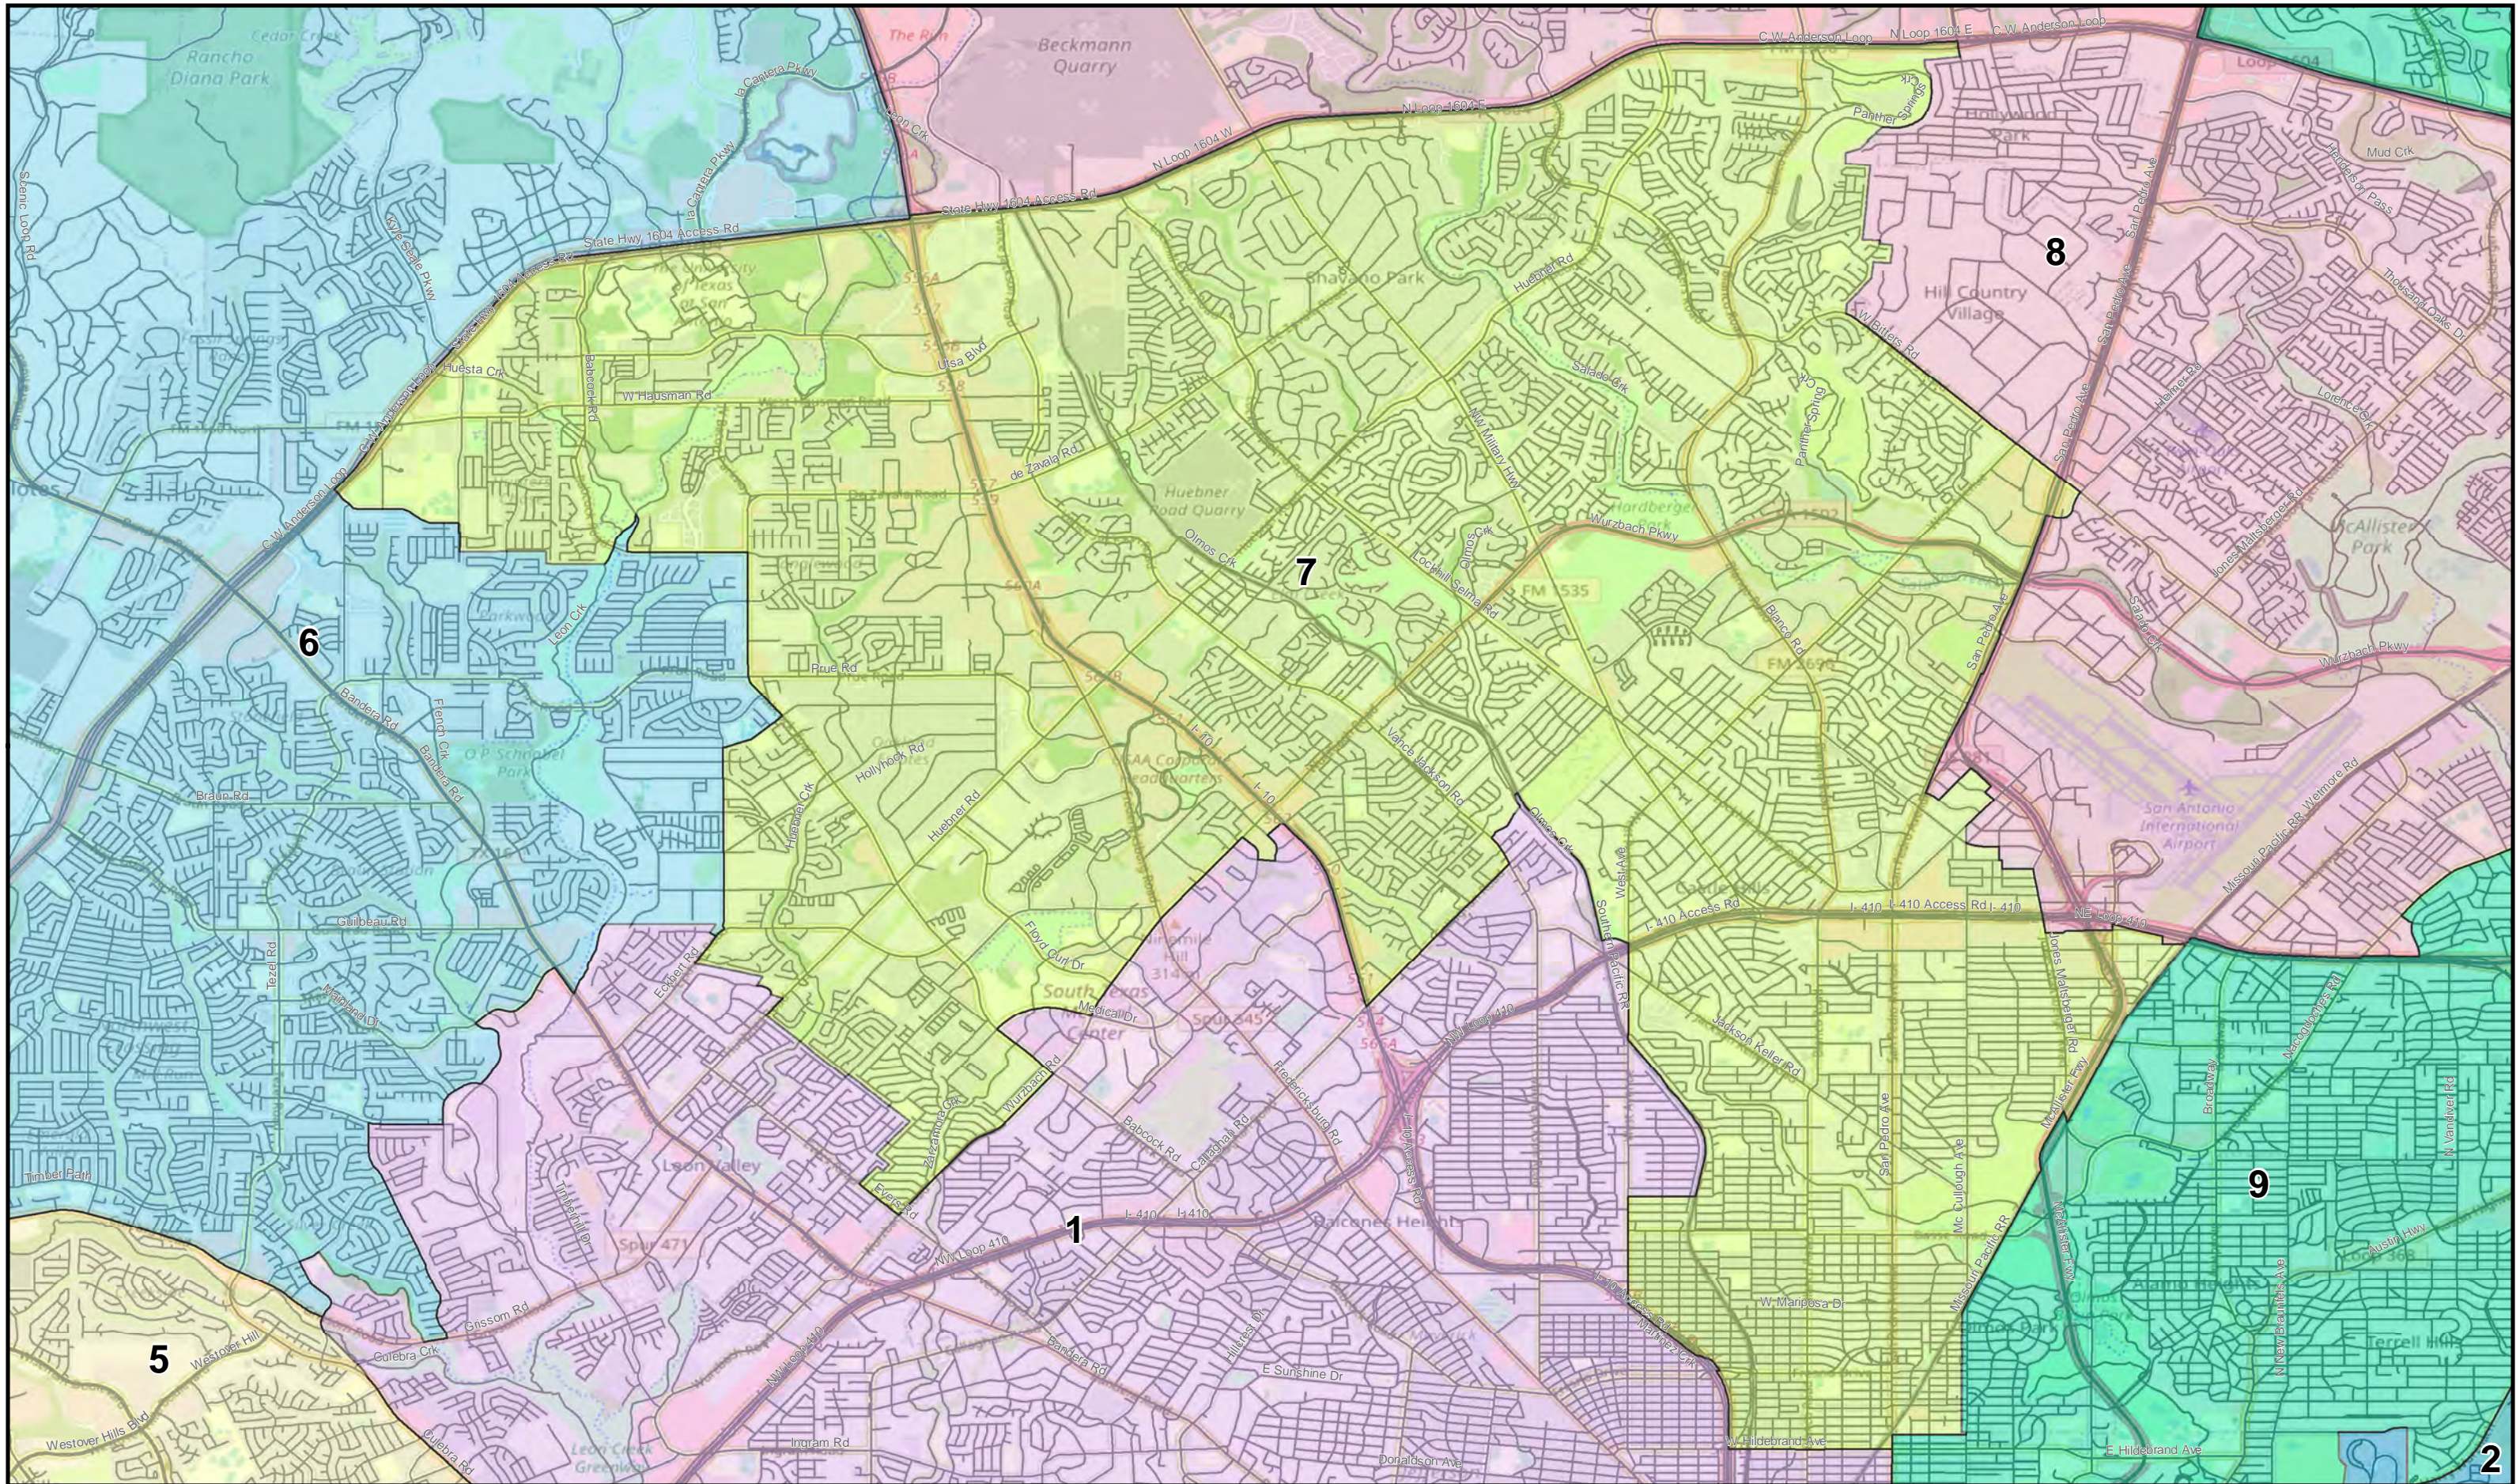

**Alamo College Trustee Districts
- Illustrative Plan 2 -
Adopted December 14, 2021**

© 2021 Bickerstaff Heath Delgado Acosta LLP
Data Source: Roads, Water and other
features obtained from the 2020
Tiger/line files, U.S. Census Bureau

0 0.5 1 2 Miles

 Created: 12/8/2021

 Background Image: ESRI World Street Map

Alamo College Trustee Districts
- Illustrative Plan 2 -
Adopted December 14, 2021

© 2021 Bickerstaff Heath Delgado Acosta LLP
 Data Source: Roads, Water and other
 features obtained from the 2020
 Tiger/line files, U.S. Census Bureau

Alamo College Trustee Districts
- Illustrative Plan 2 -
Adopted December 14, 2021

© 2021 Bickerstaff Heath Delgado Acosta LLP
 Data Source: Roads, Water and other features obtained from the 2020 Tiger/line files, U.S. Census Bureau