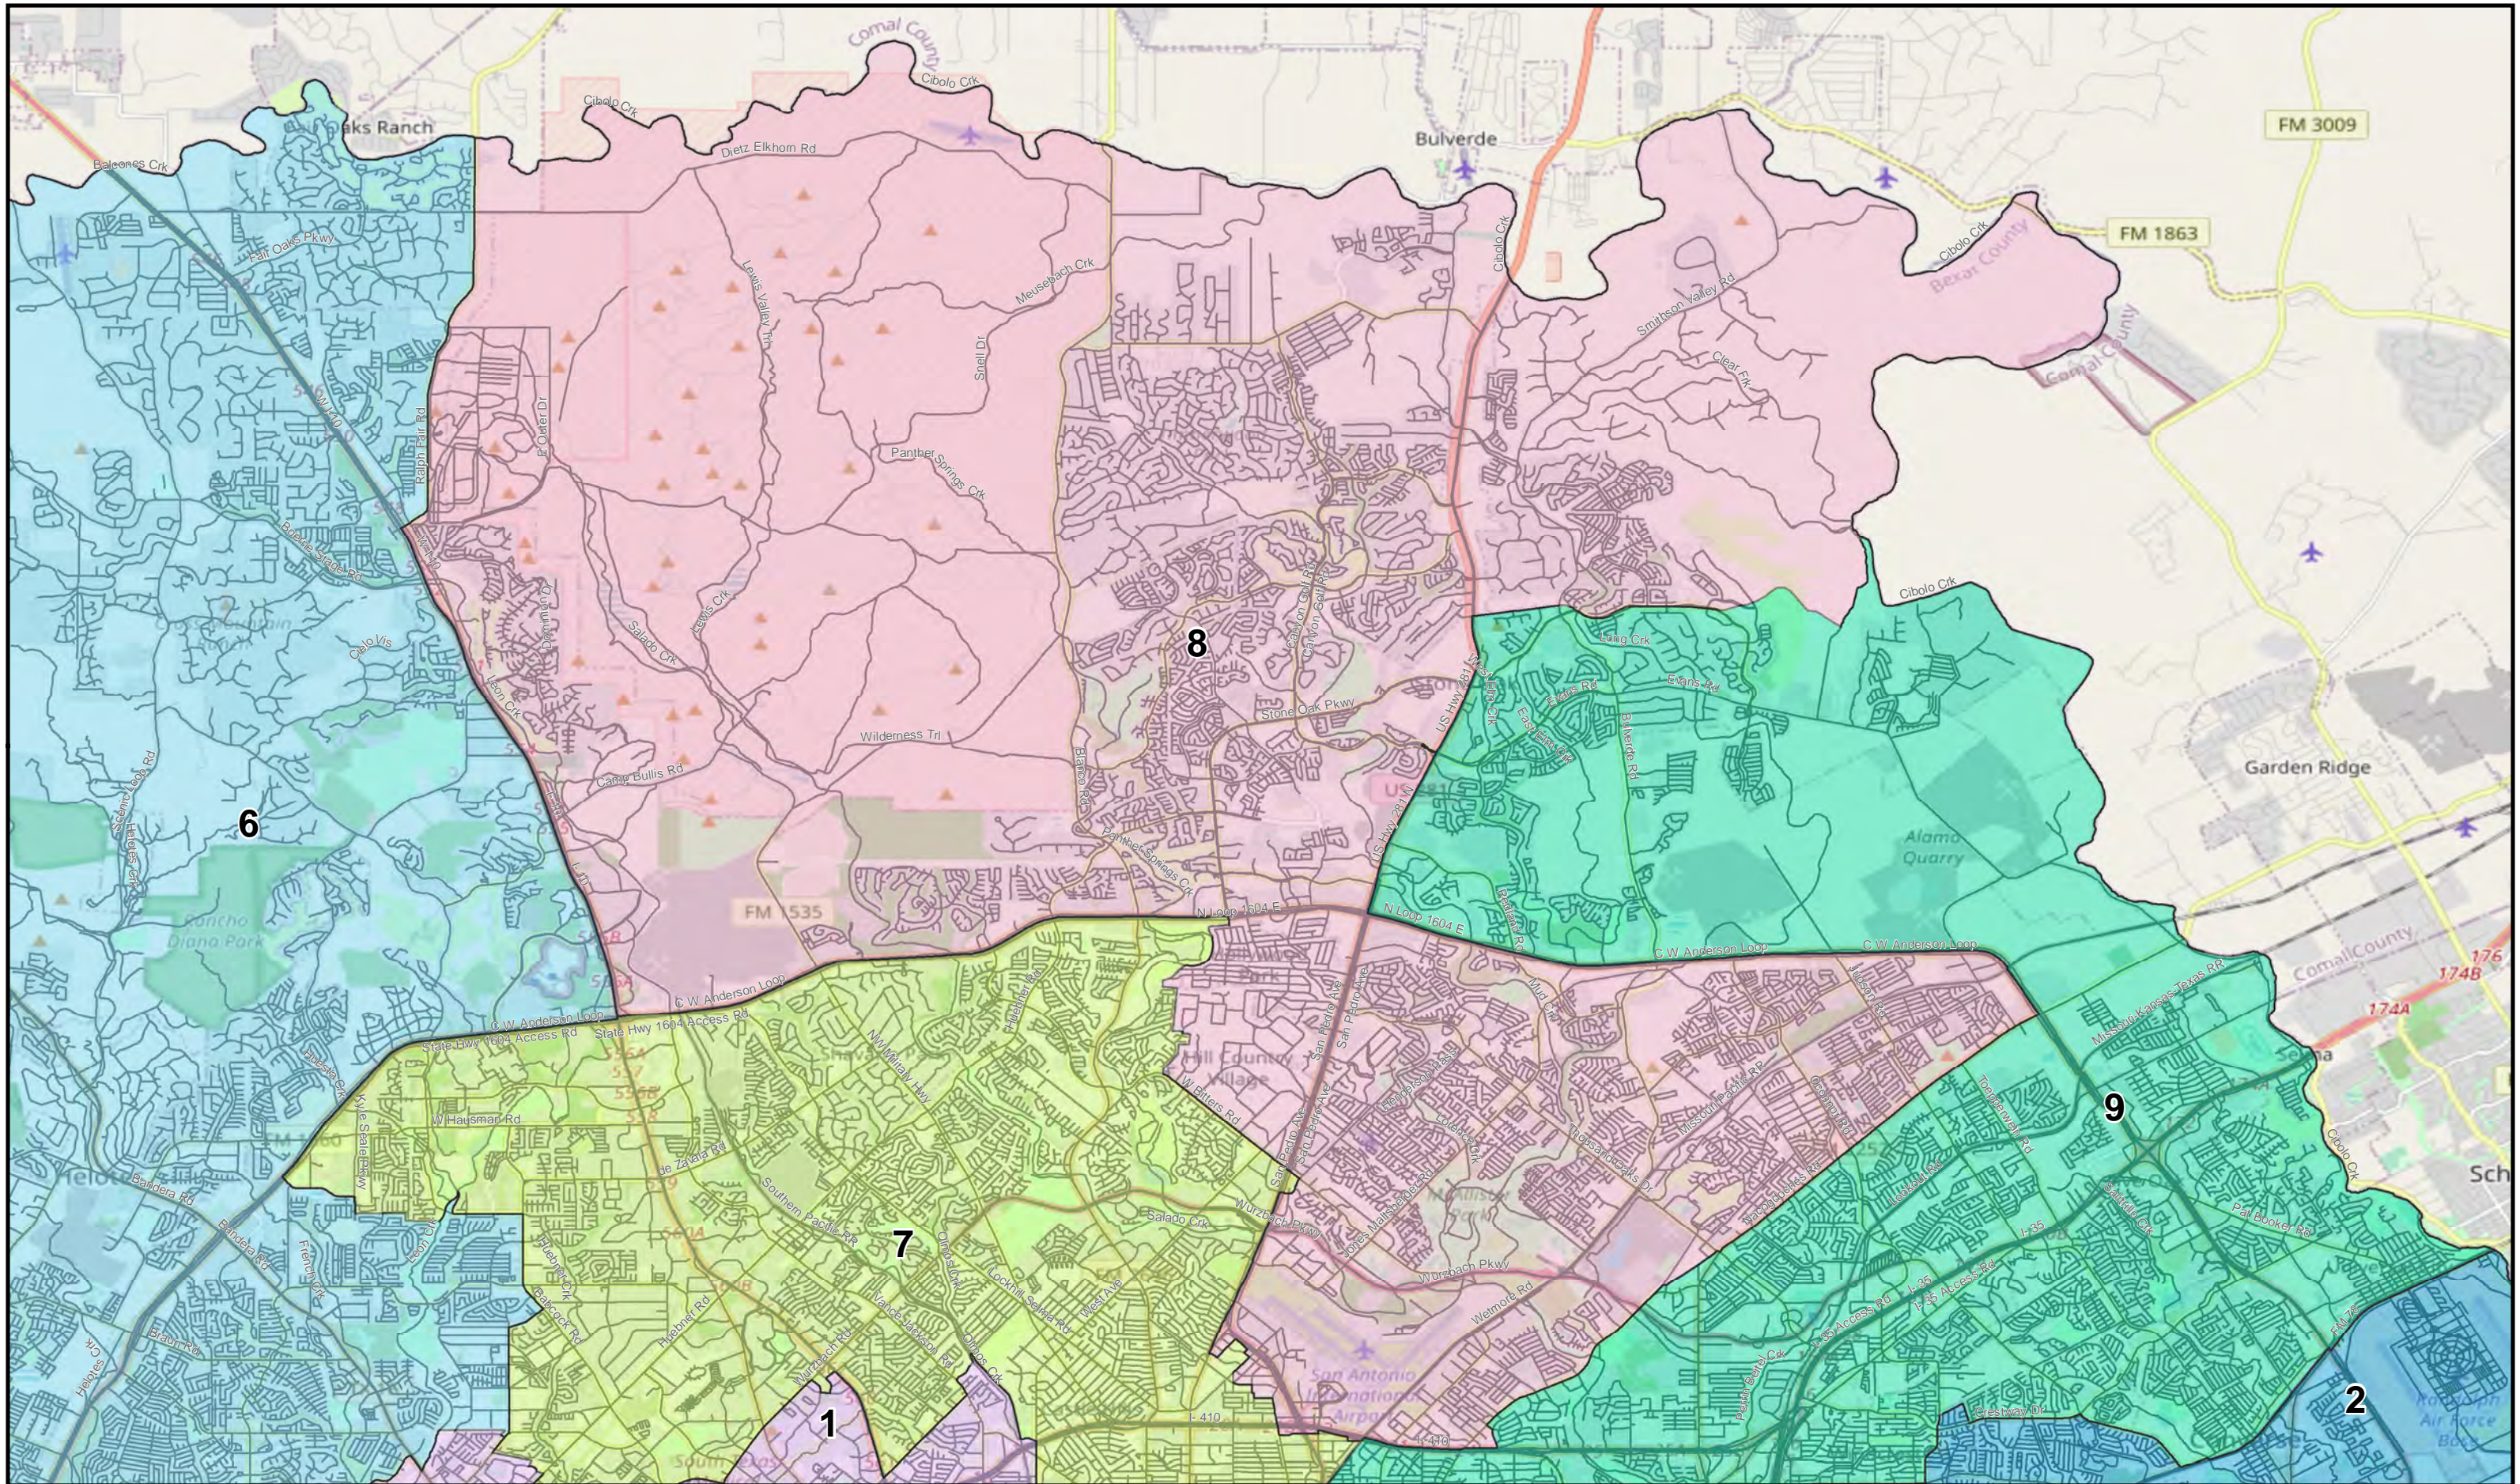

0 0.5 1 2 Miles

 Created: 12/8/2021

 Background Image: ESRI World Street Map

Alamo College Trustee Districts
- Illustrative Plan 2 -
Adopted December 14, 2021

© 2021 Bickerstaff Heath Delgado Acosta LLP
 Data Source: Roads, Water and other
 features obtained from the 2020
 Tiger/line files, U.S. Census Bureau

Alamo College Trustee Districts
- Illustrative Plan 2 -
Adopted December 14, 2021

© 2021 Bickerstaff Heath Delgado Acosta LLP
 Data Source: Roads, Water and other features obtained from the 2020 Tiger/line files, U.S. Census Bureau

**Alamo College Trustee Districts
- Illustrative Plan 2 -
Adopted December 14, 2021**

© 2021 Bickerstaff Heath Delgado Acosta LLP
Data Source: Roads, Water and other
features obtained from the 2020
Tiger/line files, U.S. Census Bureau