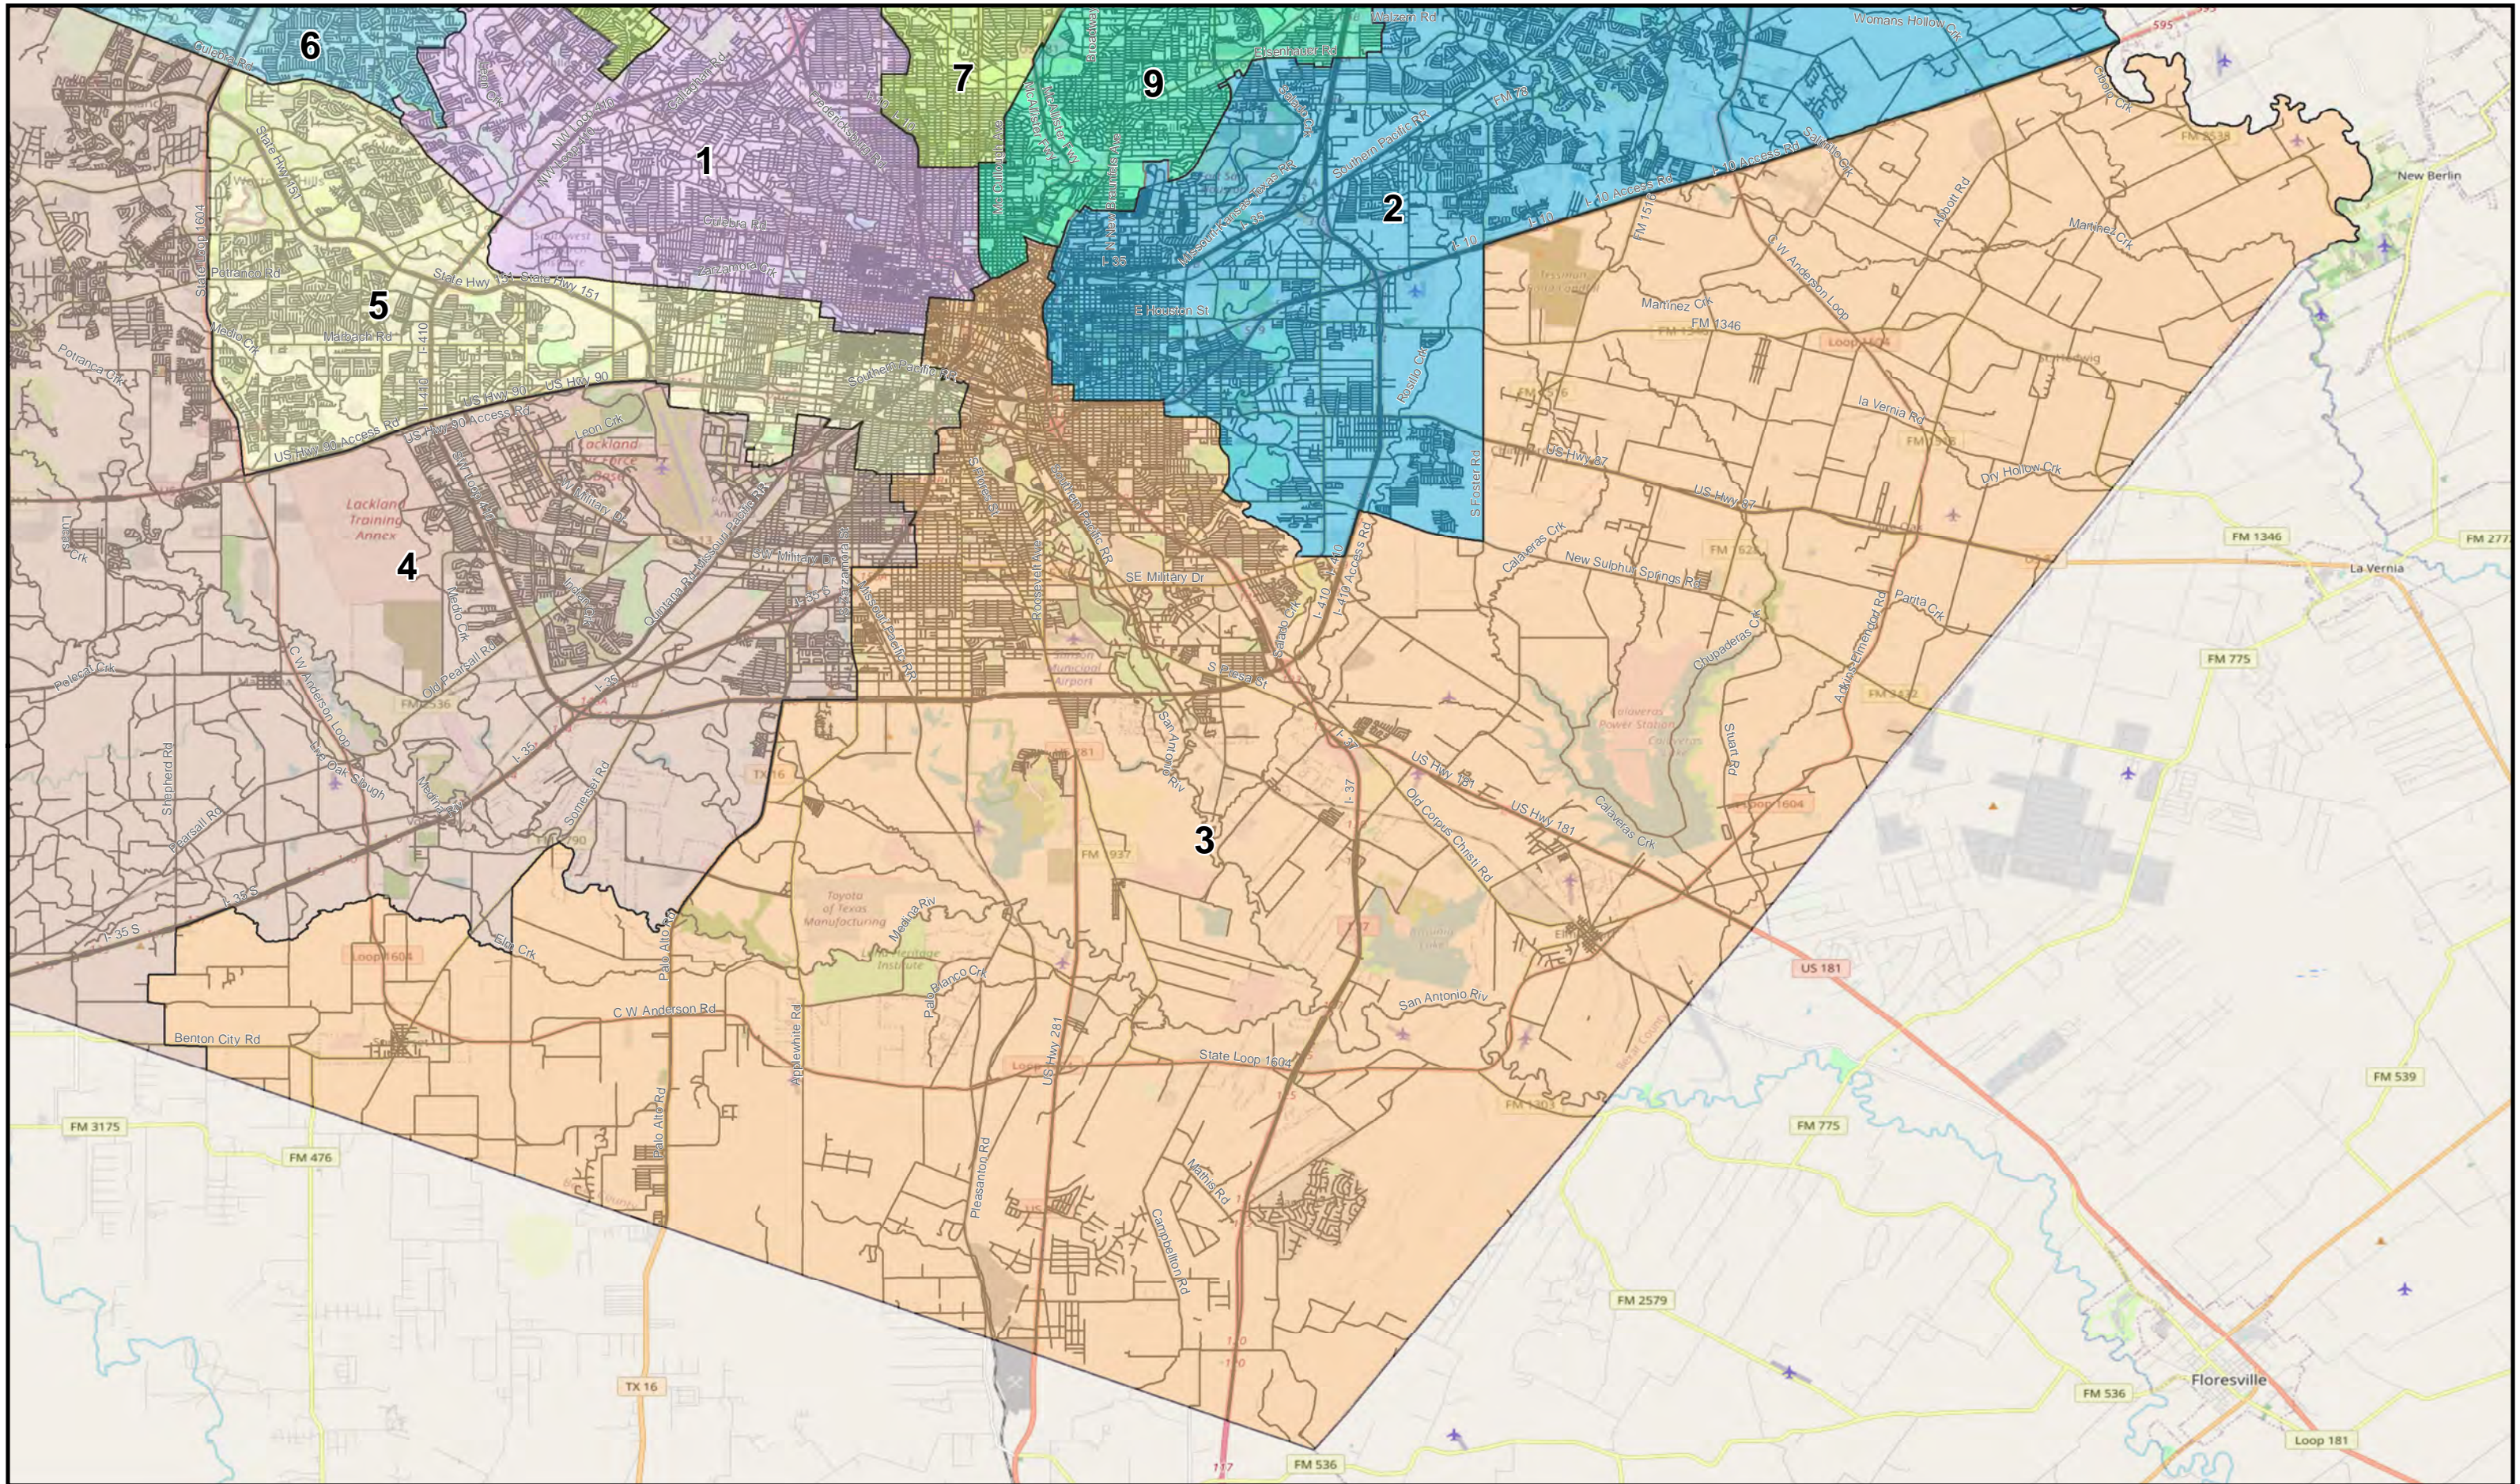

EXHIBIT A

Map

**Alamo College Trustee Districts
- Illustrative Plan 2 -
Adopted December 14, 2021**

© 2021 Bickerstaff Heath Delgado Acosta LLP
Data Source: Roads, Water and other
features obtained from the 2020
Tiger/line files, U.S. Census Bureau

Created: 12/8/2021

Alamo College Trustee Districts
- Illustrative Plan 2 -
Adopted December 14, 2021

© 2021 Bickerstaff Heath Delgado Acosta LLP
 Data Source: Roads, Water and other features obtained from the 2020 Tiger/line files, U.S. Census Bureau

Alamo College Trustee Districts
- Illustrative Plan 2 -
Adopted December 14, 2021

© 2021 Bickerstaff Heath Delgado Acosta LLP
 Data Source: Roads, Water and other features obtained from the 2020 Tiger/line files, U.S. Census Bureau

0 1.75 3.5 7 Miles

 Created: 12/8/2021

 Background Image: ESRI World Street Map

Alamo College Trustee Districts
- Illustrative Plan 2 -
Adopted December 14, 2021

© 2021 Bickerstaff Heath Delgado Acosta LLP
 Data Source: Roads, Water and other
 features obtained from the 2020
 Tiger/line files, U.S. Census Bureau