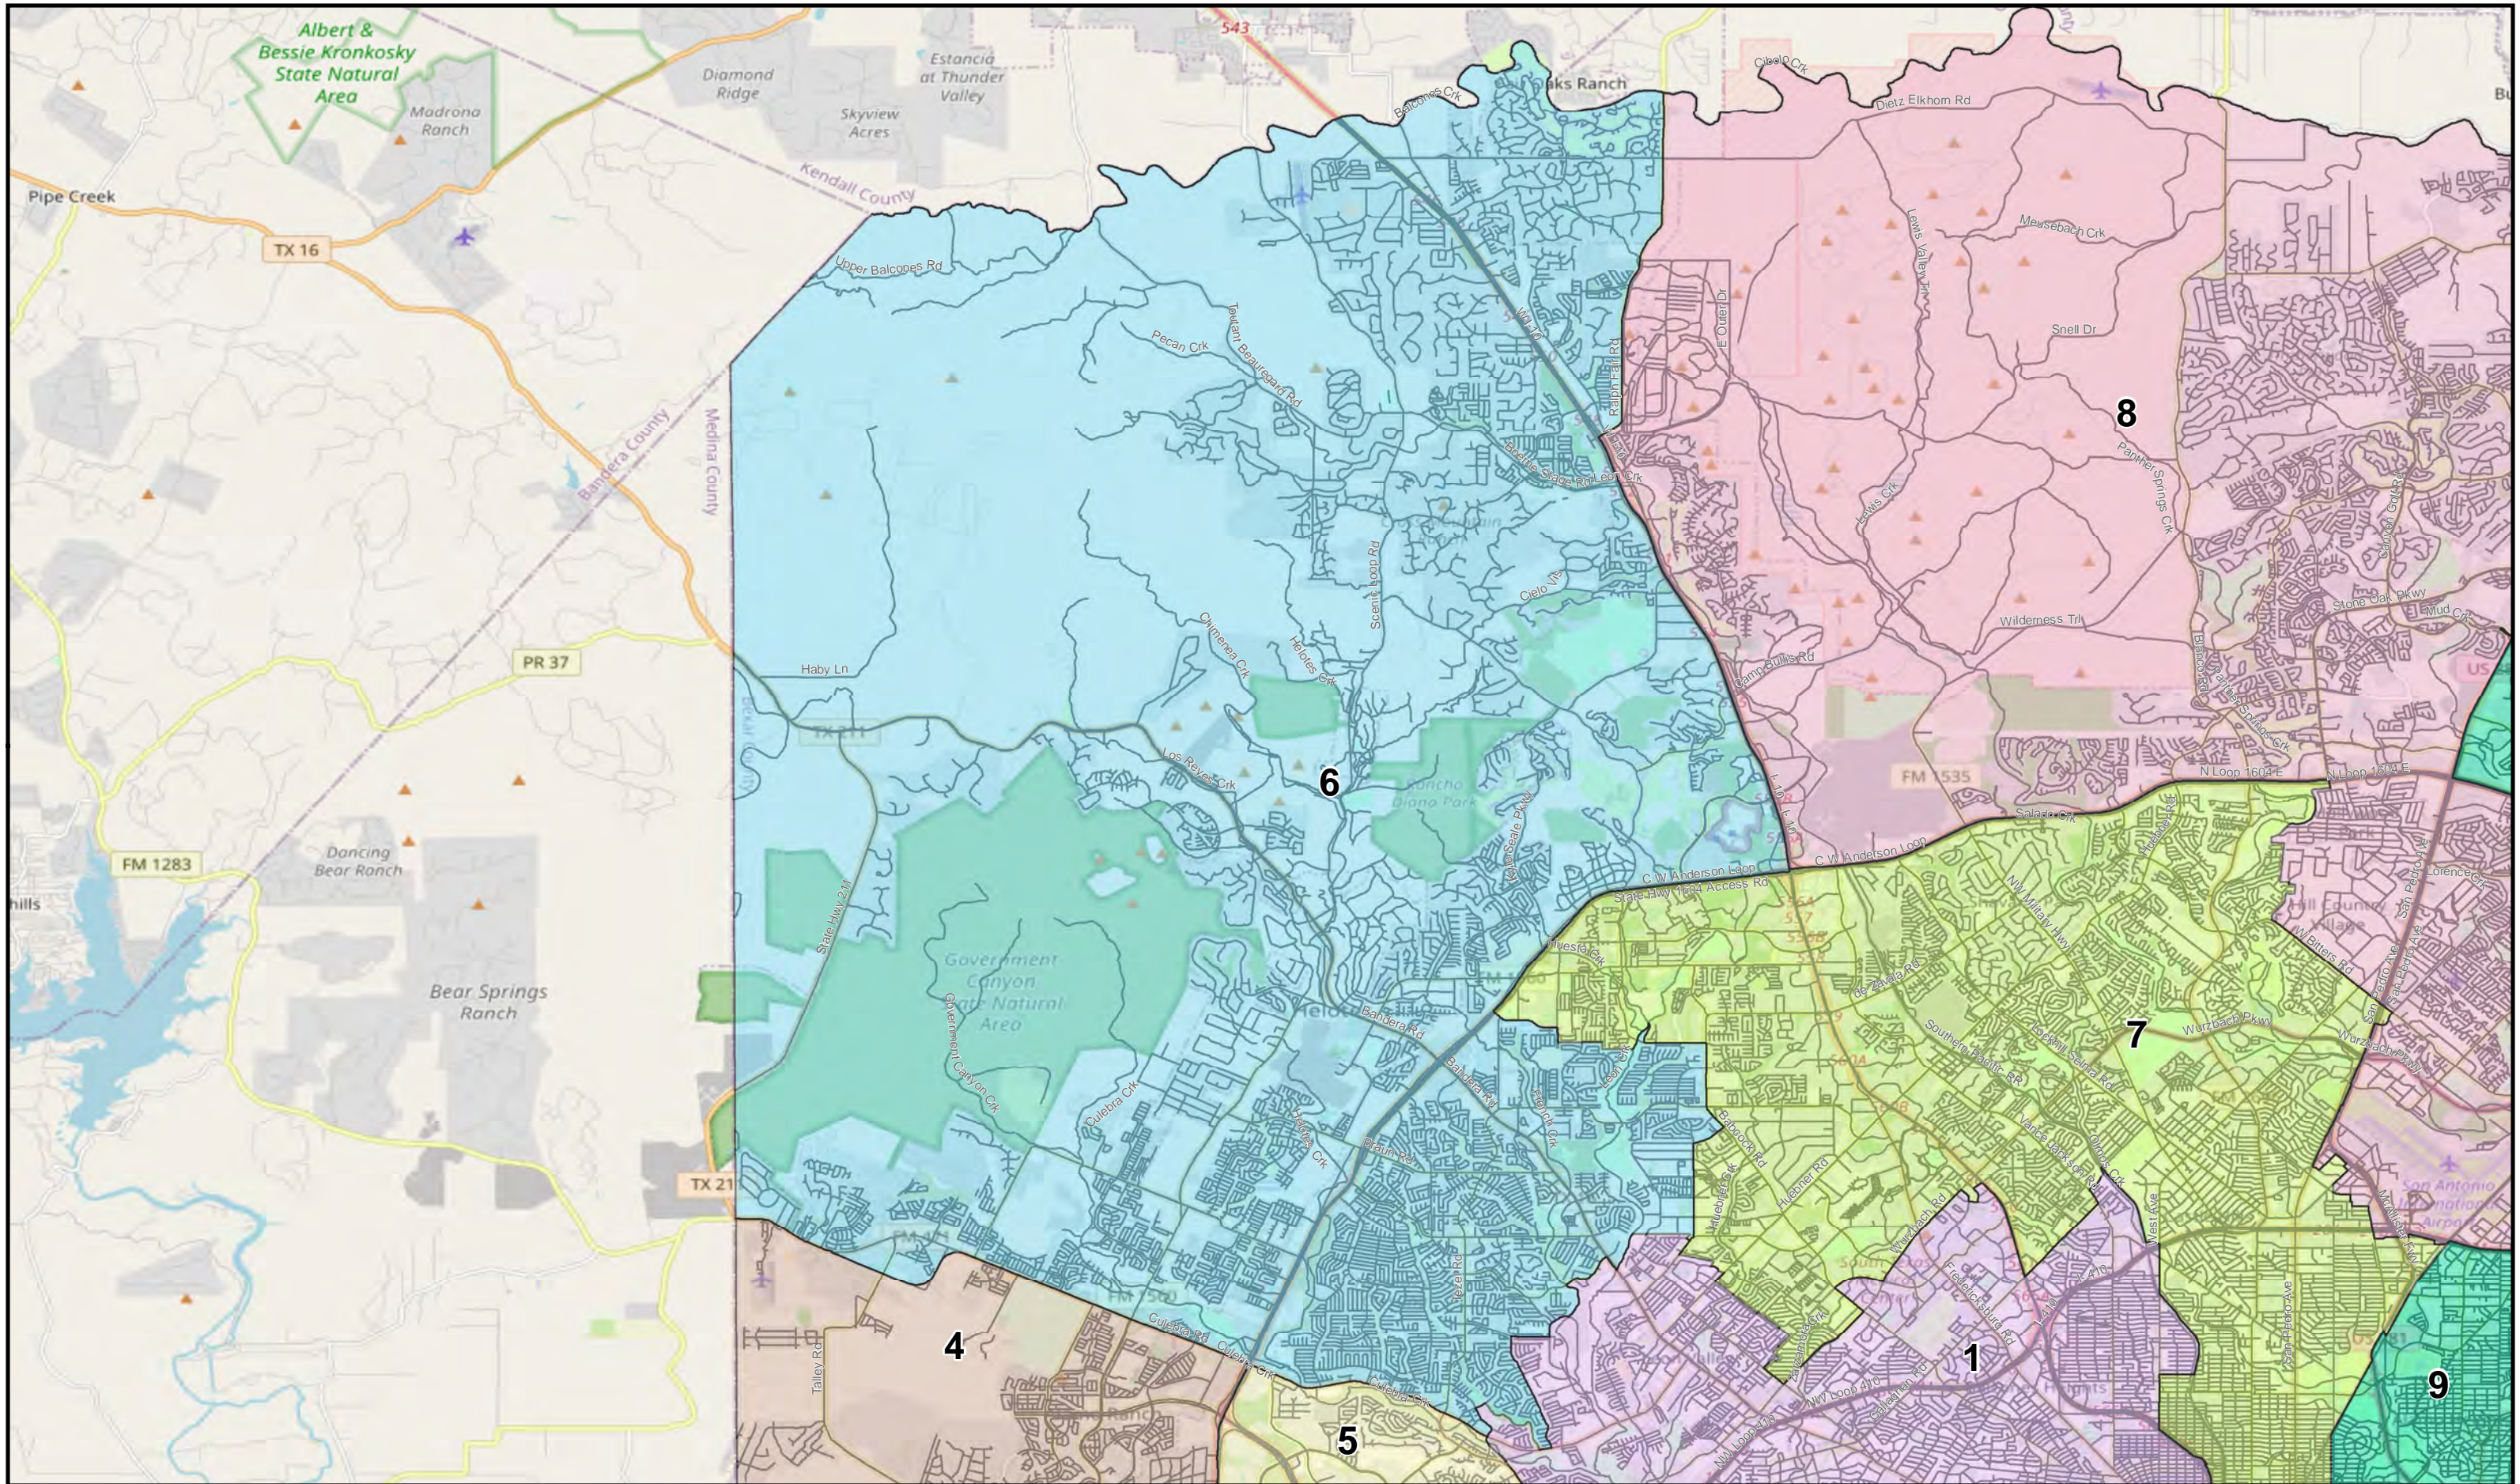

**Alamo College Trustee Districts
- Illustrative Plan 2 -
Adopted December 14, 2021**

© 2021 Bickerstaff Heath Delgado Acosta LLP
Data Source: Roads, Water and other
features obtained from the 2020
Tiger/line files, U.S. Census Bureau

0 0.5 1 2 Miles

 Created: 12/8/2021

 Background Image: ESRI World Street Map

Alamo College Trustee Districts
- Illustrative Plan 2 -
Adopted December 14, 2021

© 2021 Bickerstaff Heath Delgado Acosta LLP
 Data Source: Roads, Water and other
 features obtained from the 2020
 Tiger/line files, U.S. Census Bureau

Alamo College Trustee Districts
- Illustrative Plan 2 -
Adopted December 14, 2021

© 2021 Bickerstaff Heath Delgado Acosta LLP
 Data Source: Roads, Water and other features obtained from the 2020 Tiger/line files, U.S. Census Bureau