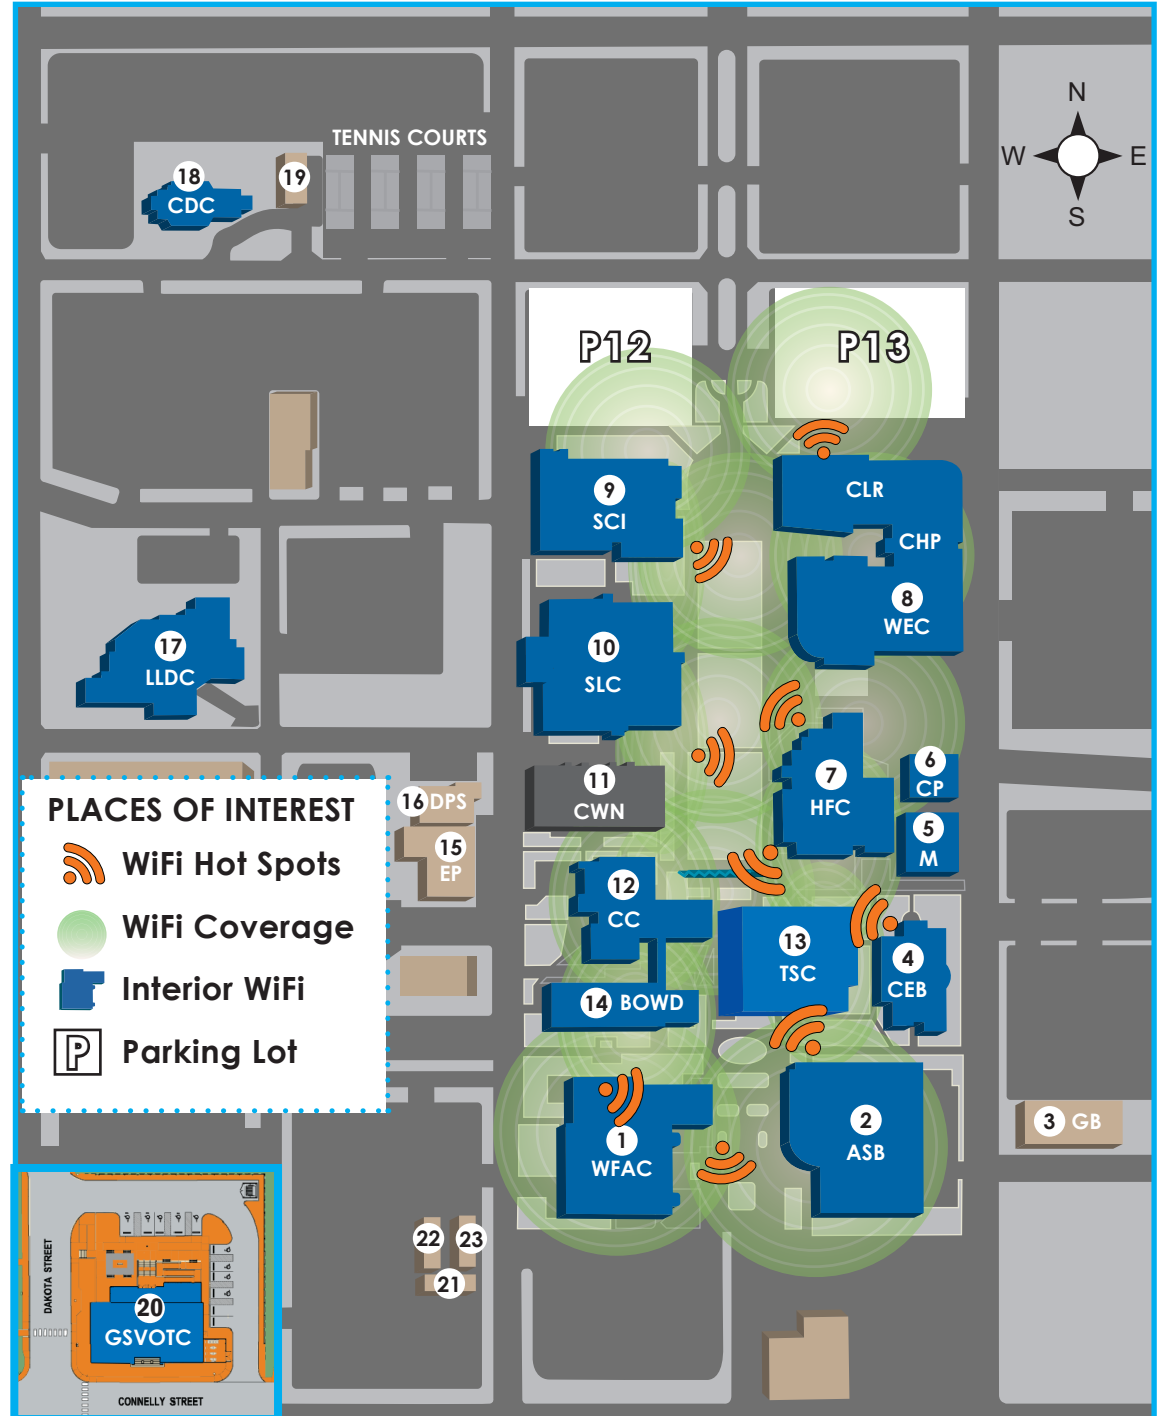

## MLK CAMPUS WiFi MAP

1801 Martin Luther King Drive,  
San Antonio, Texas 78203  
(210) 486-2000

1. Watson Fine Arts Center (WFAC)
2. Applied Science Building (ASB)
3. Grounds Building (GB)
4. Continuing Education (CEB)
5. Maintenance (M)
6. Central Plant (CP)
7. Health and Fitness Center (HFC)
8. Welcome Center (WEC)  
Center for Health Professions (CHP)  
Center for Learning Resources (CLR)
9. William C. Davis Science Building (SCI)
10. Sutton Learning Center (SLC)
11. Clarence Windzell Norris (CWN) - Under Construction
12. Campus Center (CC)
13. Turbon Student Center (TSC)
14. Bowden (BOWD)
15. Electrical Plant (EP)
16. Campus Police (DPS)
17. Learning & Leadership Development Center (LLDC)
18. Child Development Center (CDC)
19. Tennis Courts
20. Good Samaritan Veterans Outreach & Transition Center - Located at 202 Connelly St.
- 21, 22, 23. Portable Buildings

\*Campus police can issue a temporary parking permit for visitors. For more information call campus police at (210) 485-0099.