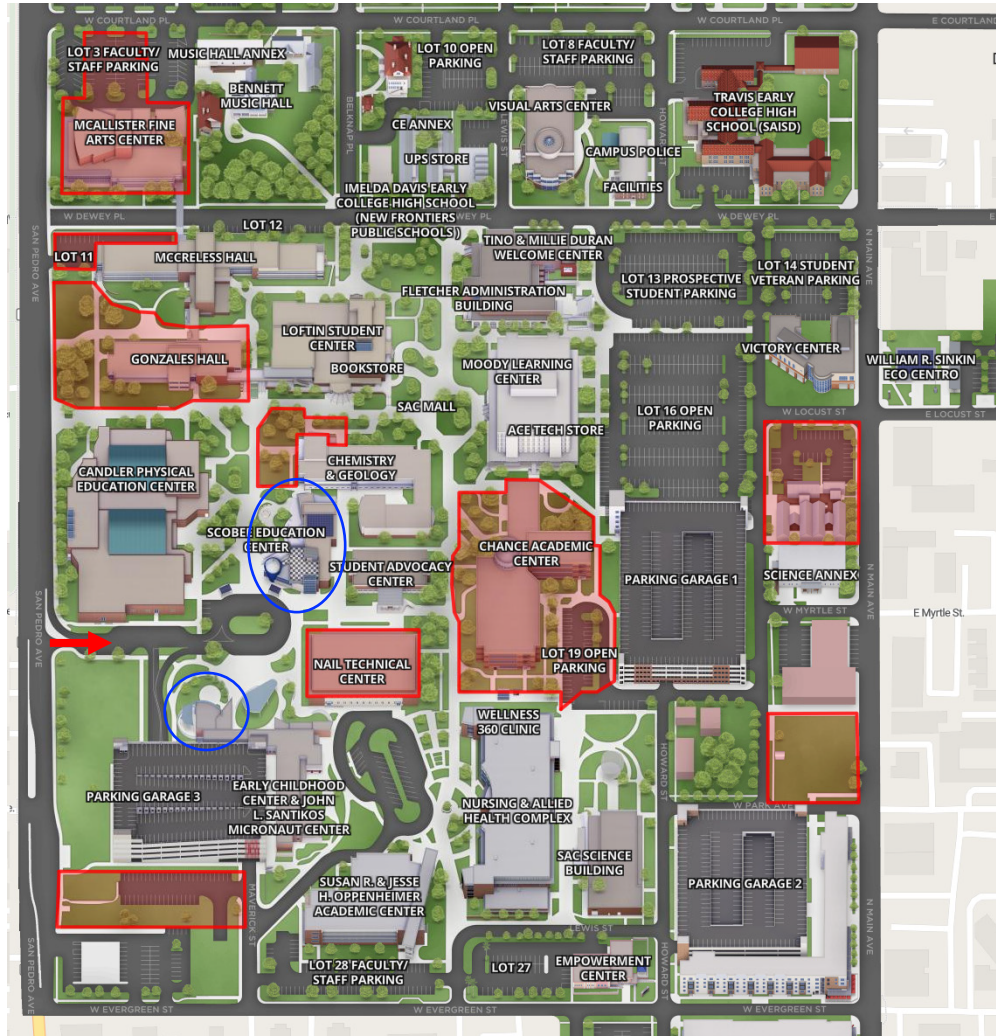

Directions to the Scobee Education Center at San Antonio College

Scobee Planetarium, Challenger Learning Center, and Santikos Micronaut Center

Scobee Education Center guests often “explore” San Antonio College from the front entrance of the campus at 1819 N. Main Ave. This is the mailing address for the campus. For this reason, we post the physical location of the center as 1198 San Pedro Ave on the web sites. This is the corner at the traffic light on San Pedro Ave. at the western entrance to campus.

From **San Pedro Avenue**, turn **east** at the light nearest into the SAC campus. You will see the large **blue Cheever Star Tower** to your left across the circular turnaround.

Buses: Limited parking is available on the circle and on either side of the drive closest to the entrance and gymnasium.

Personal Vehicles: Park in Garage #3 to your right as you enter from San Pedro Ave. There is another entrance into Garage #3 from W. Evergreen St. by turning onto Maverick St. into campus.

Guests who need to be dropped off closer the center may be dropped off at the HEB Landing Zone bus ports on the circular drive. The car may then be parked in the garage, if the driver is remaining on campus.

There is a call button and camera to the right of the door on the terrace closest to the blue tower.

This Google map is located at:
<https://tinyurl.com/y7w7znqz>

Red outlines areas on the SAC maps are construction sites. The QR Code will link you to an interactive map of the SAC campus. The menu on the left side of this web site will identify buildings and the wayfinder symbol in the upper left will provide searchable directions.