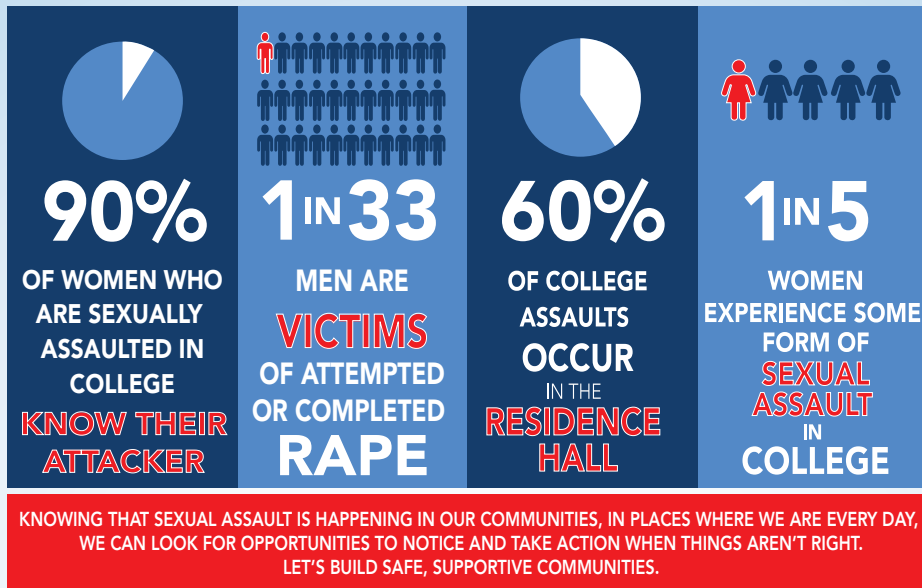

DID YOU KNOW...

Students must complete Haven: Understanding Sexual Assault, an online survey and course addressing critical life skills. Haven can be completed through your ACES account at aces.alamo.edu.

Haven

UNDERSTANDING
SEXUAL ASSAULT

HAVEN INSTRUCTIONS

1. Always sign in through your ACES at aces.alamo.edu.
2. Look for the AlamoCARES box under the Student Tab and read the important message before accessing the course.
3. Click on the link provided, and complete the confidential pre-survey at the start of the course.
4. The exam at the end of the course is required to document your completion, but the score is not recorded and will not impact you in any way.
5. Please note that failure to complete Haven will result in a hold that will prevent you from registering.