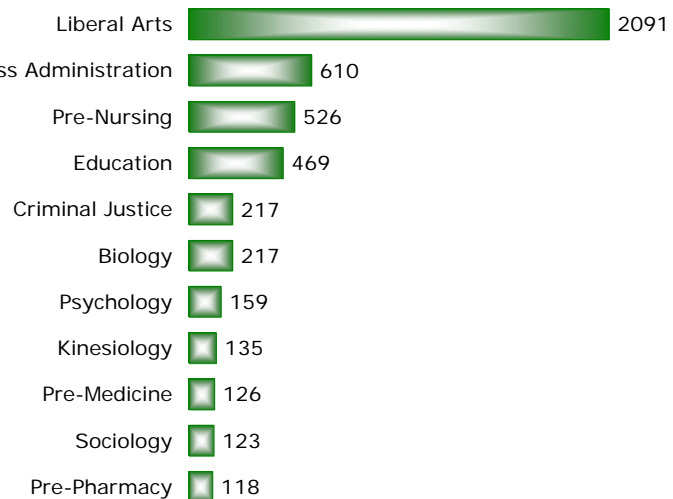

Martha Ambrosio
Research Specialist
mambrosi@accd.edu
531-3369

Happy Holidays

St. Philip's College

Top 10 Self-Declared Majors Fall 2006

APPLIED SCIENCE & TECHNOLOGY

ARTS & SCIENCES

Note: Liberal Arts may include "Undecided" majors.