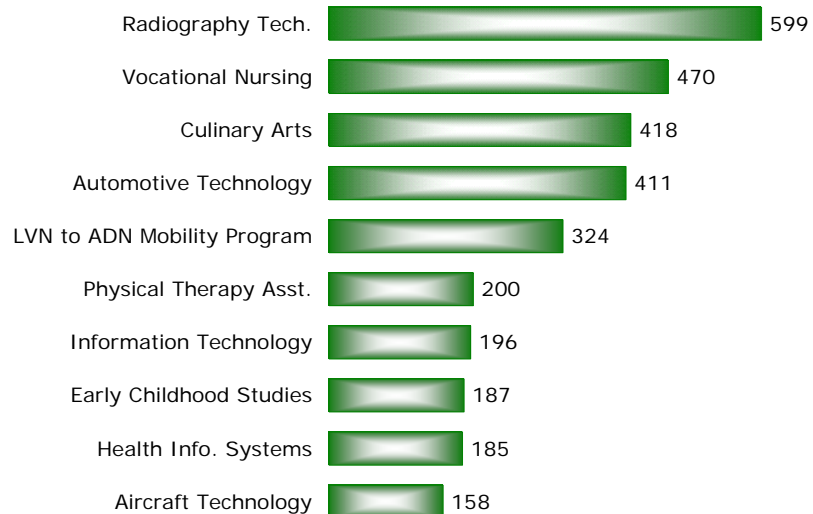

Martha Ambrosio
Research Specialist
mambrosi@accd.edu
531-3369

Happy Holidays

St. Philip's College

Top 10 Self-Declared Majors Fall 2006

APPLIED SCIENCE & TECHNOLOGY

ARTS & SCIENCES

Note: Liberal Arts may include "Undecided" majors.