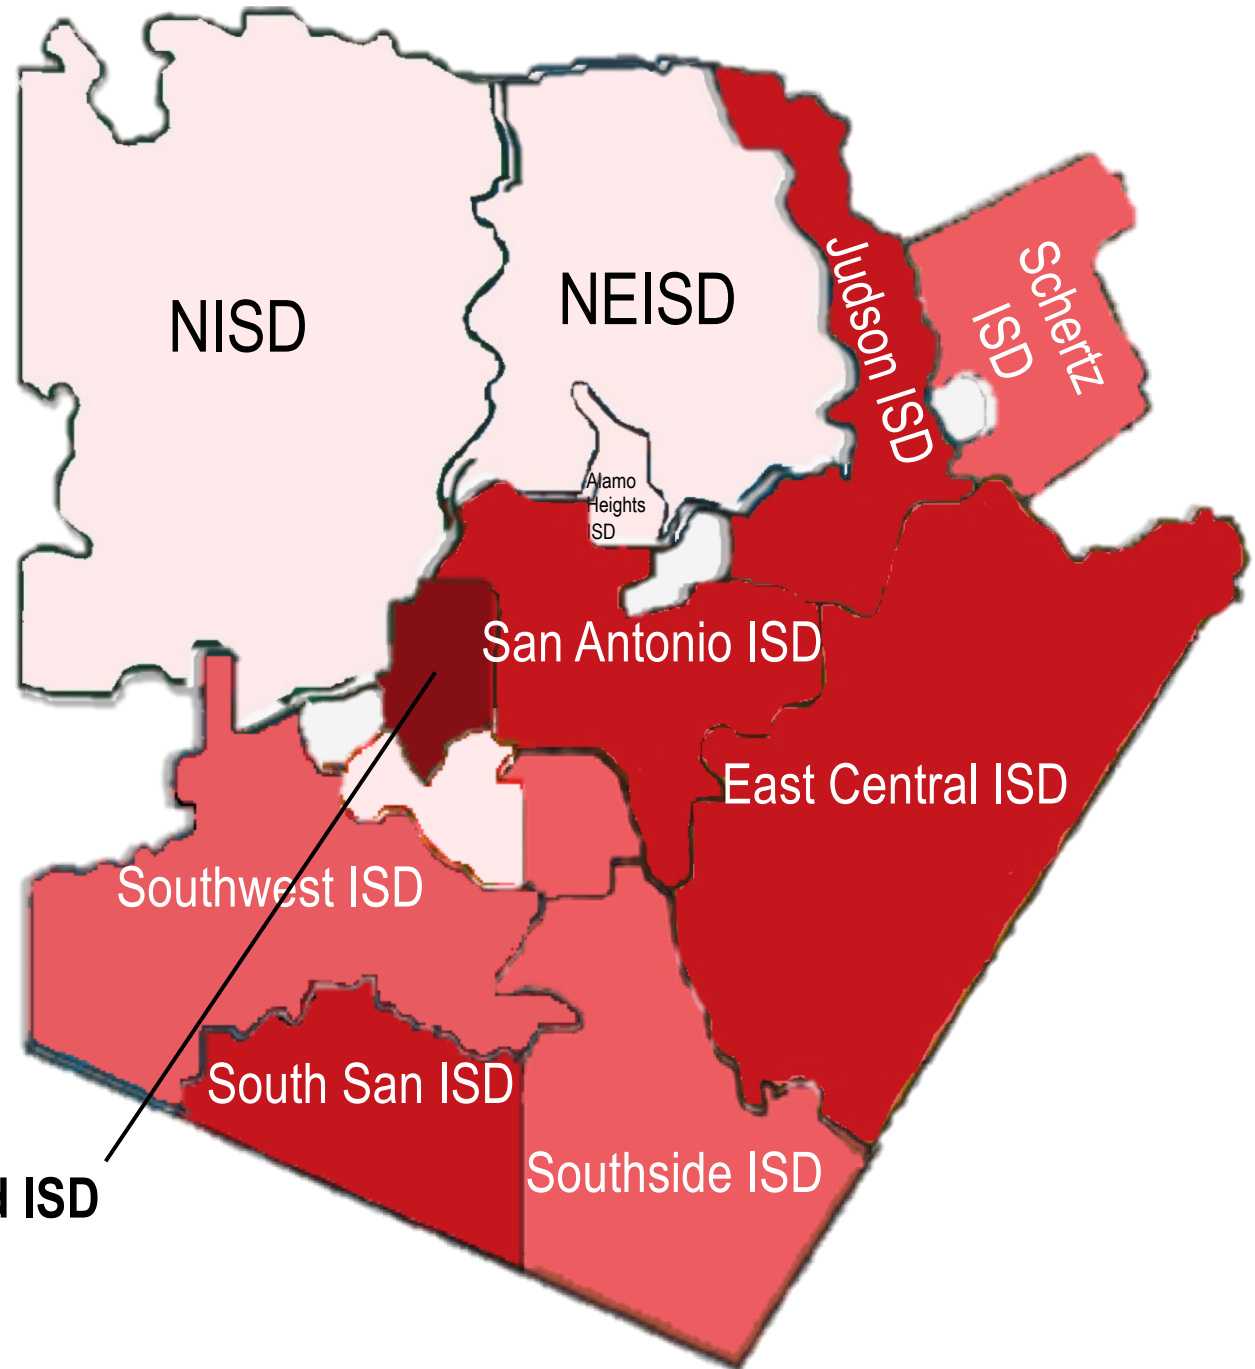

# College Participation Rate

Bexar County 2017 High School Graduates Enrolled in TX Colleges

District	Total High School TX Graduates	% Not Trackable or Found	Enrolled in College
ALAMO HEIGHTS ISD	411	194 (47%)	217 (53%)
NORTHSIDE ISD	6,856	3,423 (50%)	3433 (50%)
HARLANDALE ISD	986	508 (52%)	478 (48%)
NORTH EAST ISD	4,981	2,592 (52%)	2389 (48%)
SCHERTZ-CIBOLO ISD	1,247	665 (53%)	582 (47%)
SOUTHSIDE ISD	325	177 (55%)	148 (45%)
SOUTH SAN ANTONIO ISD	533	306 (57%)	227 (43%)
SOUTHWEST ISD	855	500 (59%)	355 (41%)
SAN ANTONIO ISD	2,672	1,602 (60%)	1070 (40%)
EAST CENTRAL ISD	697	423 (61%)	274 (39%)
SOMERSET ISD	250	153 (61%)	97 (39%)
JUDSON ISD	1,343	828 (62%)	515 (38%)
EDGEWOOD ISD	591	383 (65%)	208 (35%)

Legend			
<span style="display:inline-block; width:15px; height:15px; background-color:#800000;"></span>	35% or Less	<span style="display:inline-block; width:15px; height:15px; background-color:#D9534F;"></span>	41% to 47%
<span style="display:inline-block; width:15px; height:15px; background-color:#C00000;"></span>	40% to 38%	<span style="display:inline-block; width:15px; height:15px; background-color:#F08080;"></span>	48% to 53%